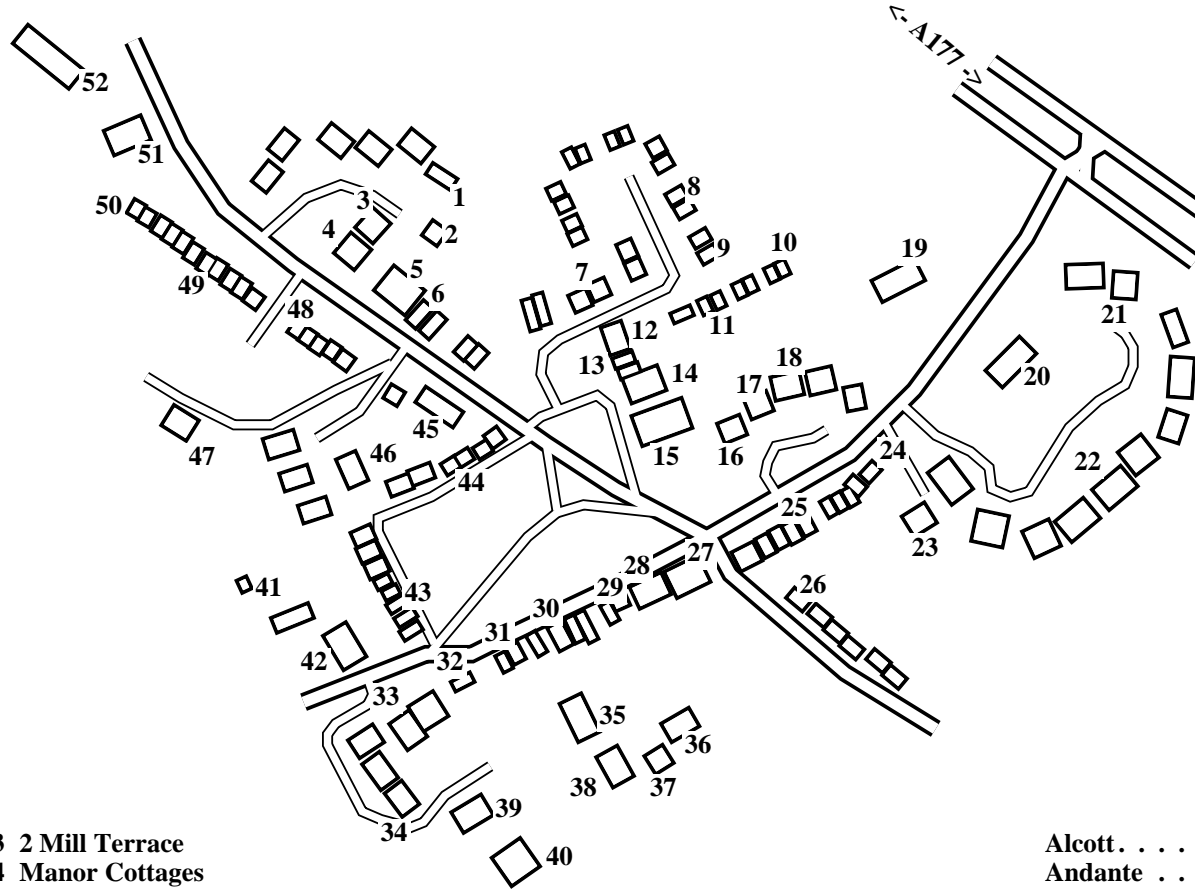

Thorpe Thewles

Caution: This map has not yet been checked by residents.
There may be errors and omissions.

- 1 6 St James Close
- 2 7 St James Close
- 3 8 St James Close
- 4 9 St James Close
- 5 Lauriston
- 6 Boyne
- 7 2 New Cottages
- 8 13 North Close
- 9 16 North Close
- 10 17 North Close
- 11 22 North Close
- 12 24 North Close
- 13 Vane
- 14 The Vane Arms
- 15 Manor House
- 16 Wessex
- 17 Andante
- 18 Cartret
- 19 St James' Church
- 20 Vicarage
- 21 10 Wynyard Court
- 22 5 Wynyard Court
- 23 27 Wynyard Court
- 24 25 Wynyard Court
- 25 15 Wynyard Court
- 26 12 Durham Road
- 27 Public House
- 28 Cottage Shop
- 29 7 Bank Terrace
- 30 Bec House
- 31 Ivy Cottage
- 32 The Cottage
- 33 Orchard House
- 34 3 Vicars Close
- 35 Orchid
- 36 Glendale
- 37 Blencarn
- 38 Paddock Lodge
- 39 Littlebeck View
- 40 Ashtree Lodge
- 41 The Old Mill
- 42 Mill Farm

- 43 2 Mill Terrace
- 44 Manor Cottages
- 45 Talisan
- 46 4 School Close
- 47 Willow Dene
- 48 11 Durham Road
- 49 23 Durham Road
- 50 35 Durham Road
- 51 Little Garth
- 52 Fairview

- 12 Durham Road . 26
- 23 Durham Road . 49
- 35 Durham Road . 50
- Fairview 52
- Glendale 36
- Ivy Cottage. 31
- Lauriston. 5
- Littlebeck View . . 39
- Little Garth 51
- Manor Cottages . . 44
- Manor House 15
- Mill Farm 42
- 2 Mill Terrace . . . 43
- 2 New Cottages . . . 7
- 13 North Close. . . . 8
- 16 North Close. . . . 9
- 17 North Close. . . 10
- 22 North Close. . . 11
- 24 North Close. . . 12
- The Old Mill. 41
- Orchard House . . . 33
- Orchid 35
- Paddock Lodge . . . 38
- Public House. 27
- 4 School Close . . . 46
- St James' Church . 19
- 6 St James Close. . . 1
- 7 St James Close. . . 2
- 8 St James Close. . . 3
- 9 St James Close. . . 4
- Talisan 45
- Vane 13
- The Vane Arms . . 14
- Vicarage 20
- 3 Vicars Close . . . 34
- Wessex 16
- Willow Dene 47
- 5 Wynyard Court . 22
- 10 Wynyard Court 21
- 15 Wynyard Court 25
- 25 Wynyard Court 24
- 27 Wynyard Court 23
- Alcott. 27
- Andante 17
- Ashtree Lodge . . . 40
- 7 Bank Terrace . . 29
- Bec House 30
- Blencarn 37
- Boyne. 6
- Cartret 18
- Church. 19
- The Cottage 32
- Cottage Shop. . . . 28
- 11 Durham Road . 48