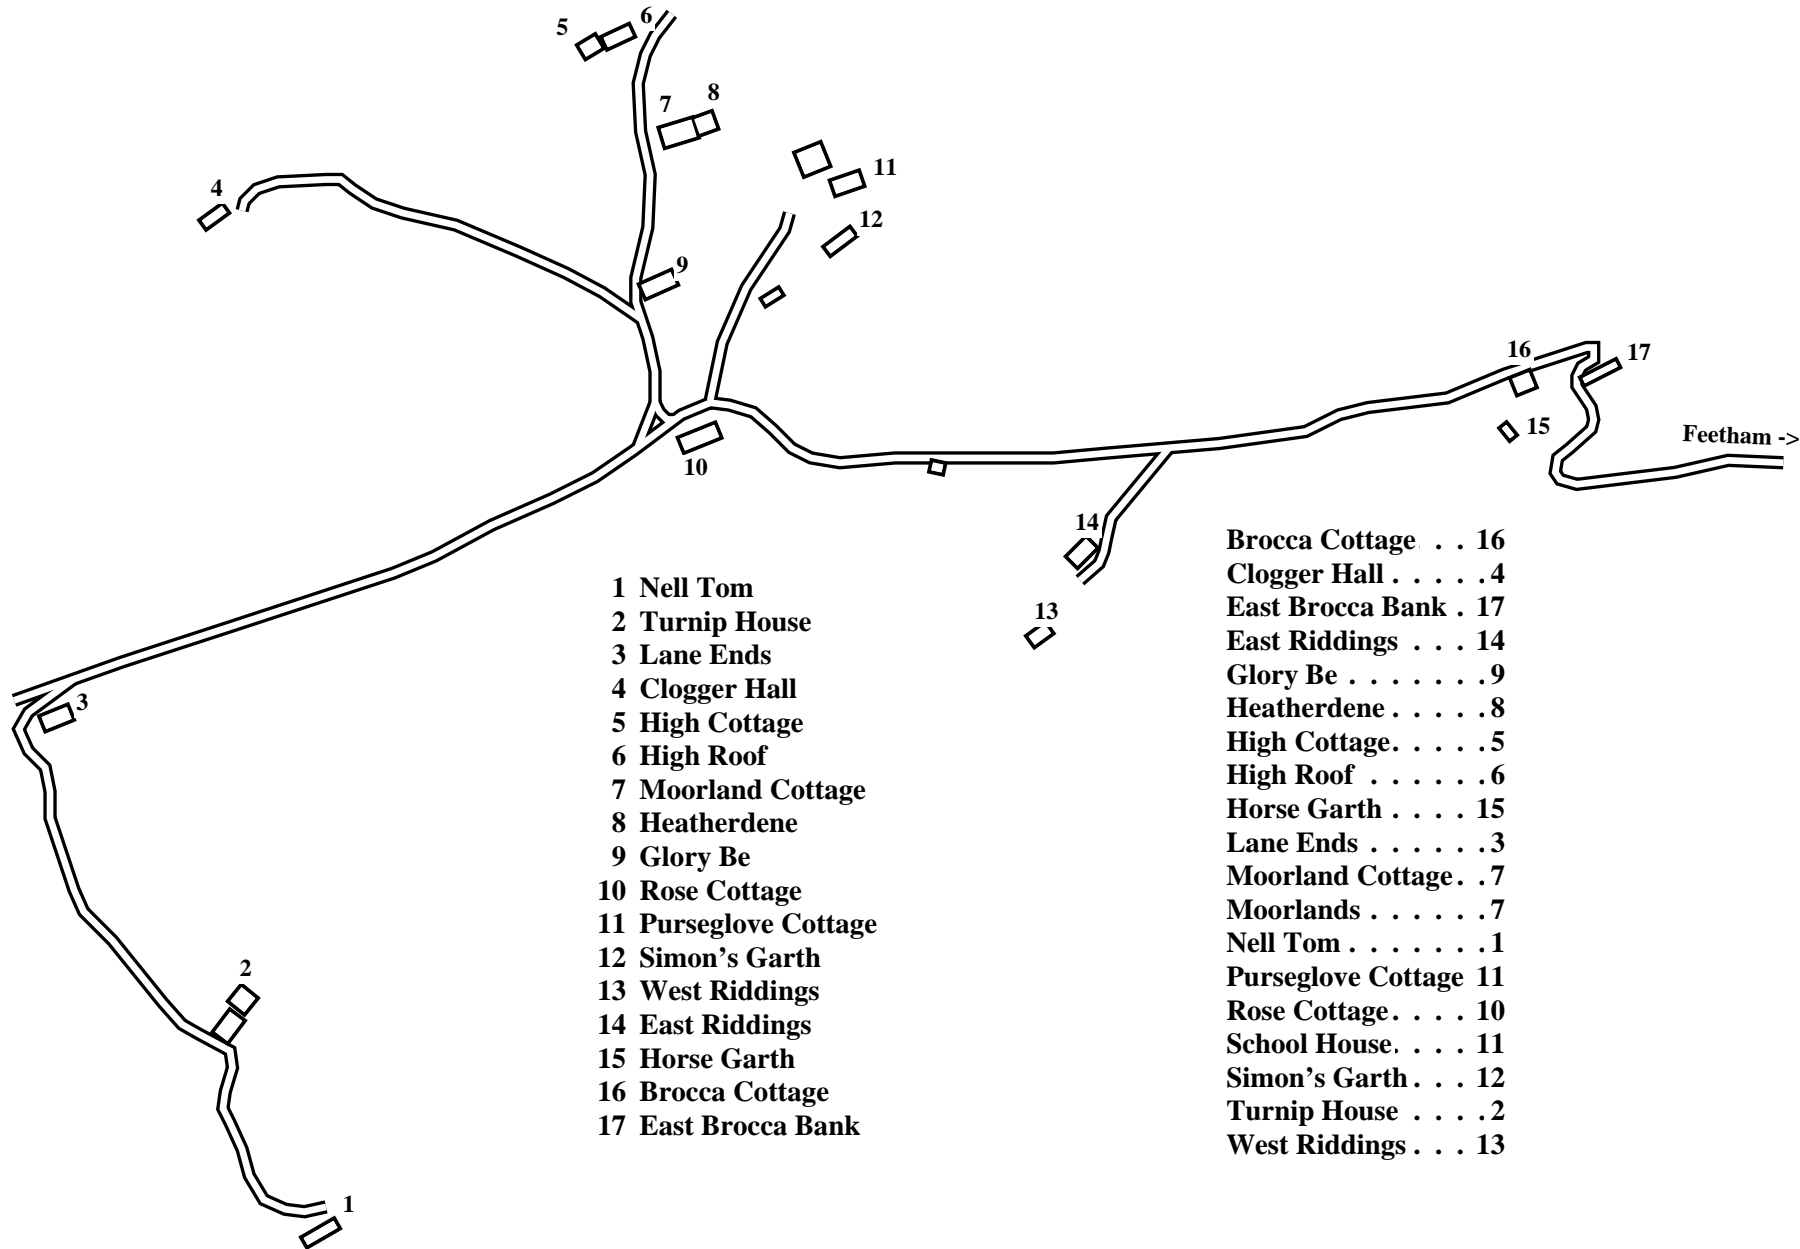

Blades

Caution: This map has not yet been checked by residents.
There may be errors and omissions.

- 1 Nell Tom
- 2 Turnip House
- 3 Lane Ends
- 4 Clogger Hall
- 5 High Cottage
- 6 High Roof
- 7 Moorland Cottage
- 8 Heatherdene
- 9 Glory Be
- 10 Rose Cottage
- 11 Purseglove Cottage
- 12 Simon's Garth
- 13 West Riddings
- 14 East Riddings
- 15 Horse Garth
- 16 Brocca Cottage
- 17 East Brocca Bank

- Brocca Cottage . . . 16
- Clogger Hall 4
- East Brocca Bank . 17
- East Riddings . . . 14
- Glory Be 9
- Heatherdene 8
- High Cottage. 5
- High Roof 6
- Horse Garth 15
- Lane Ends 3
- Moorland Cottage. . 7
- Moorlands 7
- Nell Tom 1
- Purseglove Cottage 11
- Rose Cottage. 10
- School House. 11
- Simon's Garth. 12
- Turnip House 2
- West Riddings . . . 13