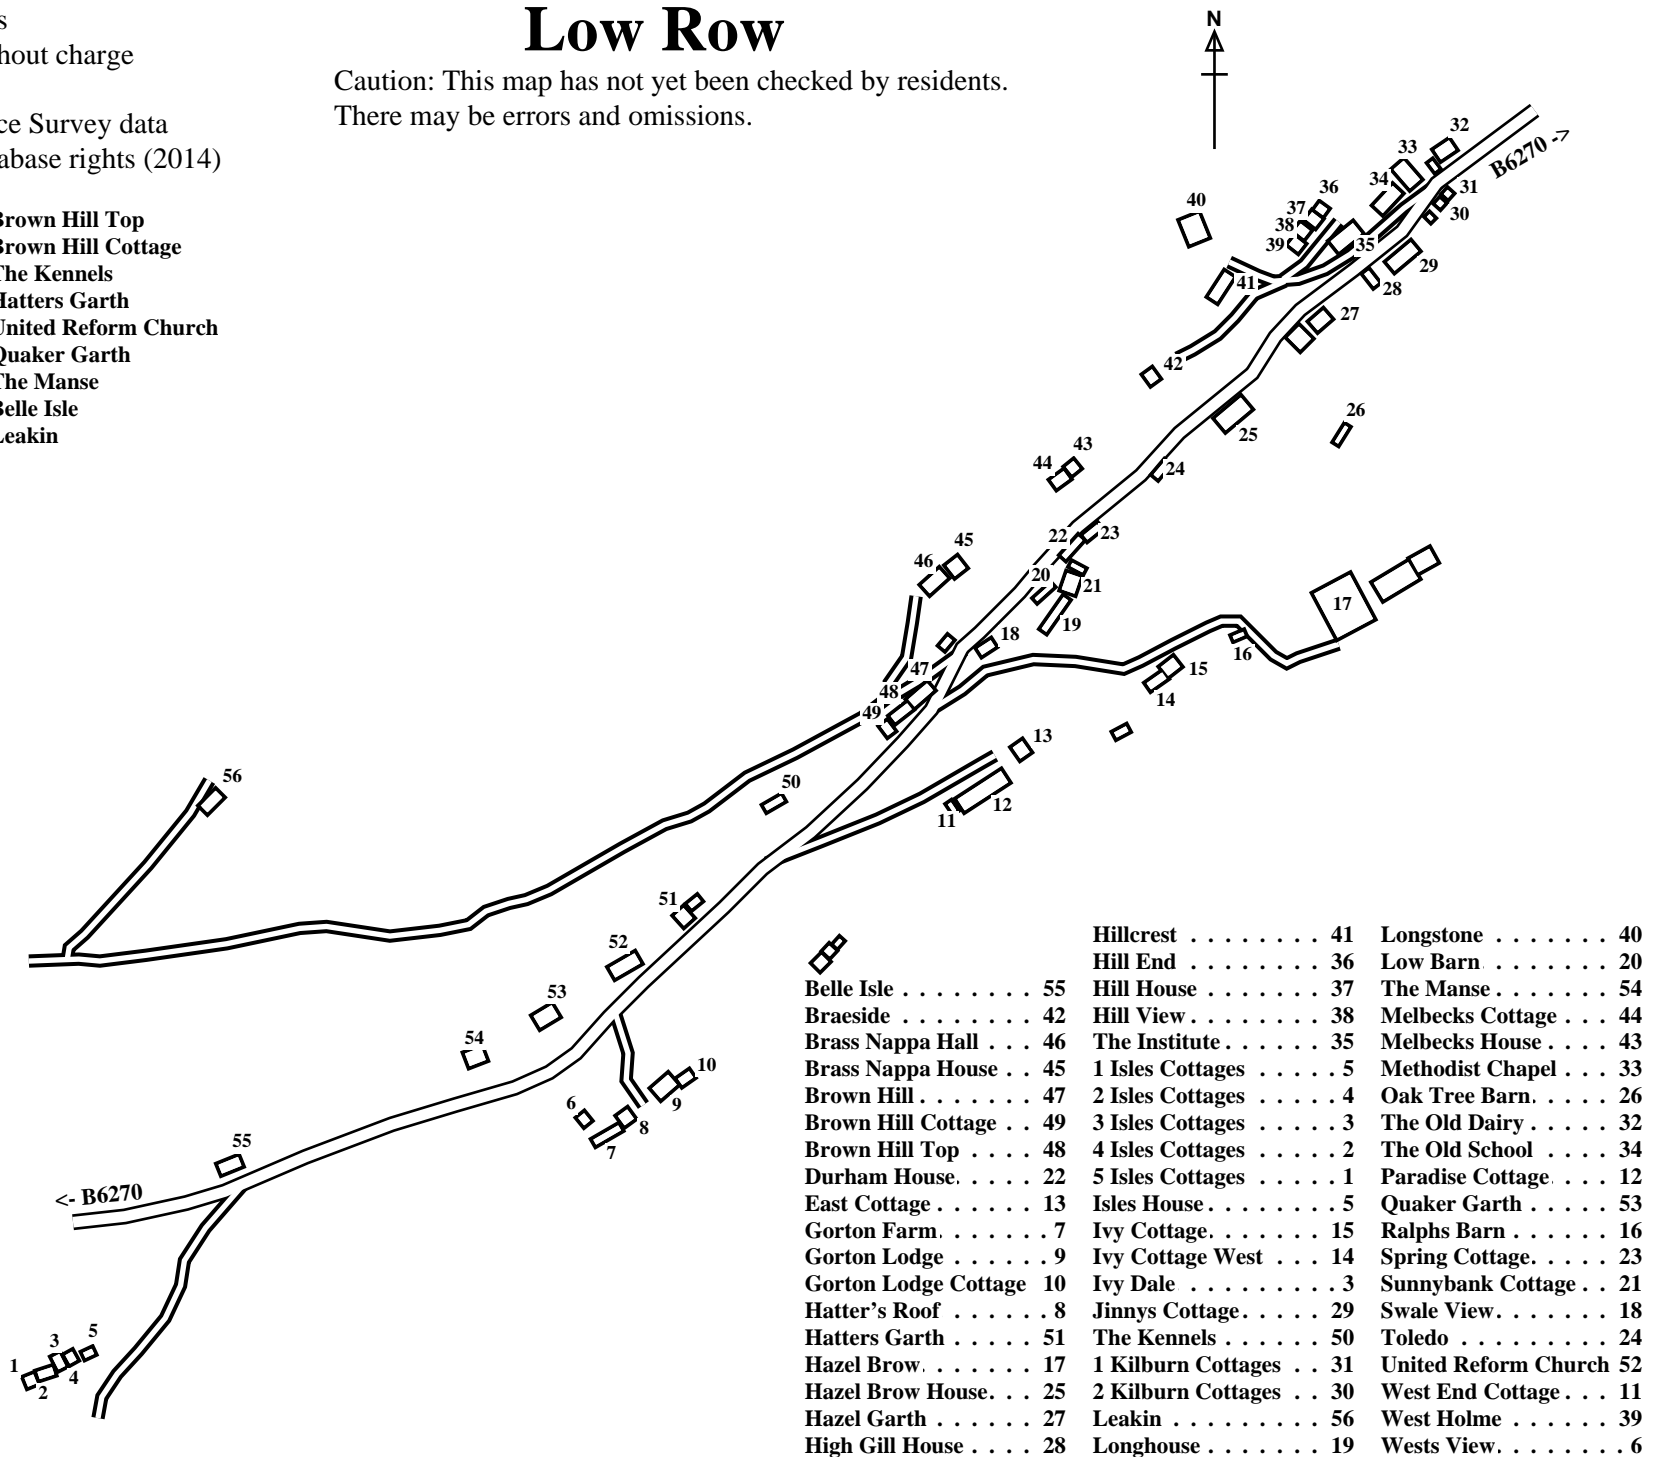

# Low Row

Caution: This map has not yet been checked by residents.  
There may be errors and omissions.

- 1 5 Isles Cottages
- 2 4 Isles Cottages
- 3 3 Isles Cottages
- 4 2 Isles Cottages
- 5 1 Isles Cottages
- 6 Wests View
- 7 Gorton Farm
- 8 Hatter's Roof
- 9 Gorton Lodge
- 10 Gorton Lodge Cottage
- 11 West End Cottage
- 12 Paradise Cottage
- 13 East Cottage
- 14 Ivy Cottage West
- 15 Ivy Cottage
- 16 Ralphs Barn
- 17 Hazel Brow
- 18 Swale View
- 19 Longhouse
- 20 Low Barn
- 21 Sunnybank Cottage
- 22 Durham House
- 23 Spring Cottage
- 24 Toledo
- 25 Hazel Brow House
- 26 Oak Tree Barn
- 27 Hazel Garth
- 28 High Gill House
- 29 Jinnys Cottage
- 30 2 Kilburn Cottages
- 31 1 Kilburn Cottages
- 32 The Old Dairy
- 33 Methodist Chapel
- 34 The Old School
- 35 The Institute
- 36 Hill End
- 37 Hill House
- 38 Hill View
- 39 West Holme
- 40 Longstone
- 41 Hillcrest
- 42 Braeside
- 43 Melbecks House
- 44 Melbecks Cottage
- 45 Brass Nappa House
- 46 Brass Nappa Hall
- 47 Brown Hill
- 48 Brown Hill Top
- 49 Brown Hill Cottage
- 50 The Kennels
- 51 Hatters Garth
- 52 United Reform Church
- 53 Quaker Garth
- 54 The Manse
- 55 Belle Isle
- 56 Leakin

- 55 Belle Isle
- 56 Leakin
- 57
- 58
- 59
- 60
- 61
- 62
- 63
- 64
- 65
- 66
- 67
- 68
- 69
- 70
- 71
- 72
- 73
- 74
- 75
- 76
- 77
- 78
- 79
- 80
- 81
- 82
- 83
- 84
- 85
- 86
- 87
- 88
- 89
- 90
- 91
- 92
- 93
- 94
- 95
- 96
- 97
- 98
- 99
- 100