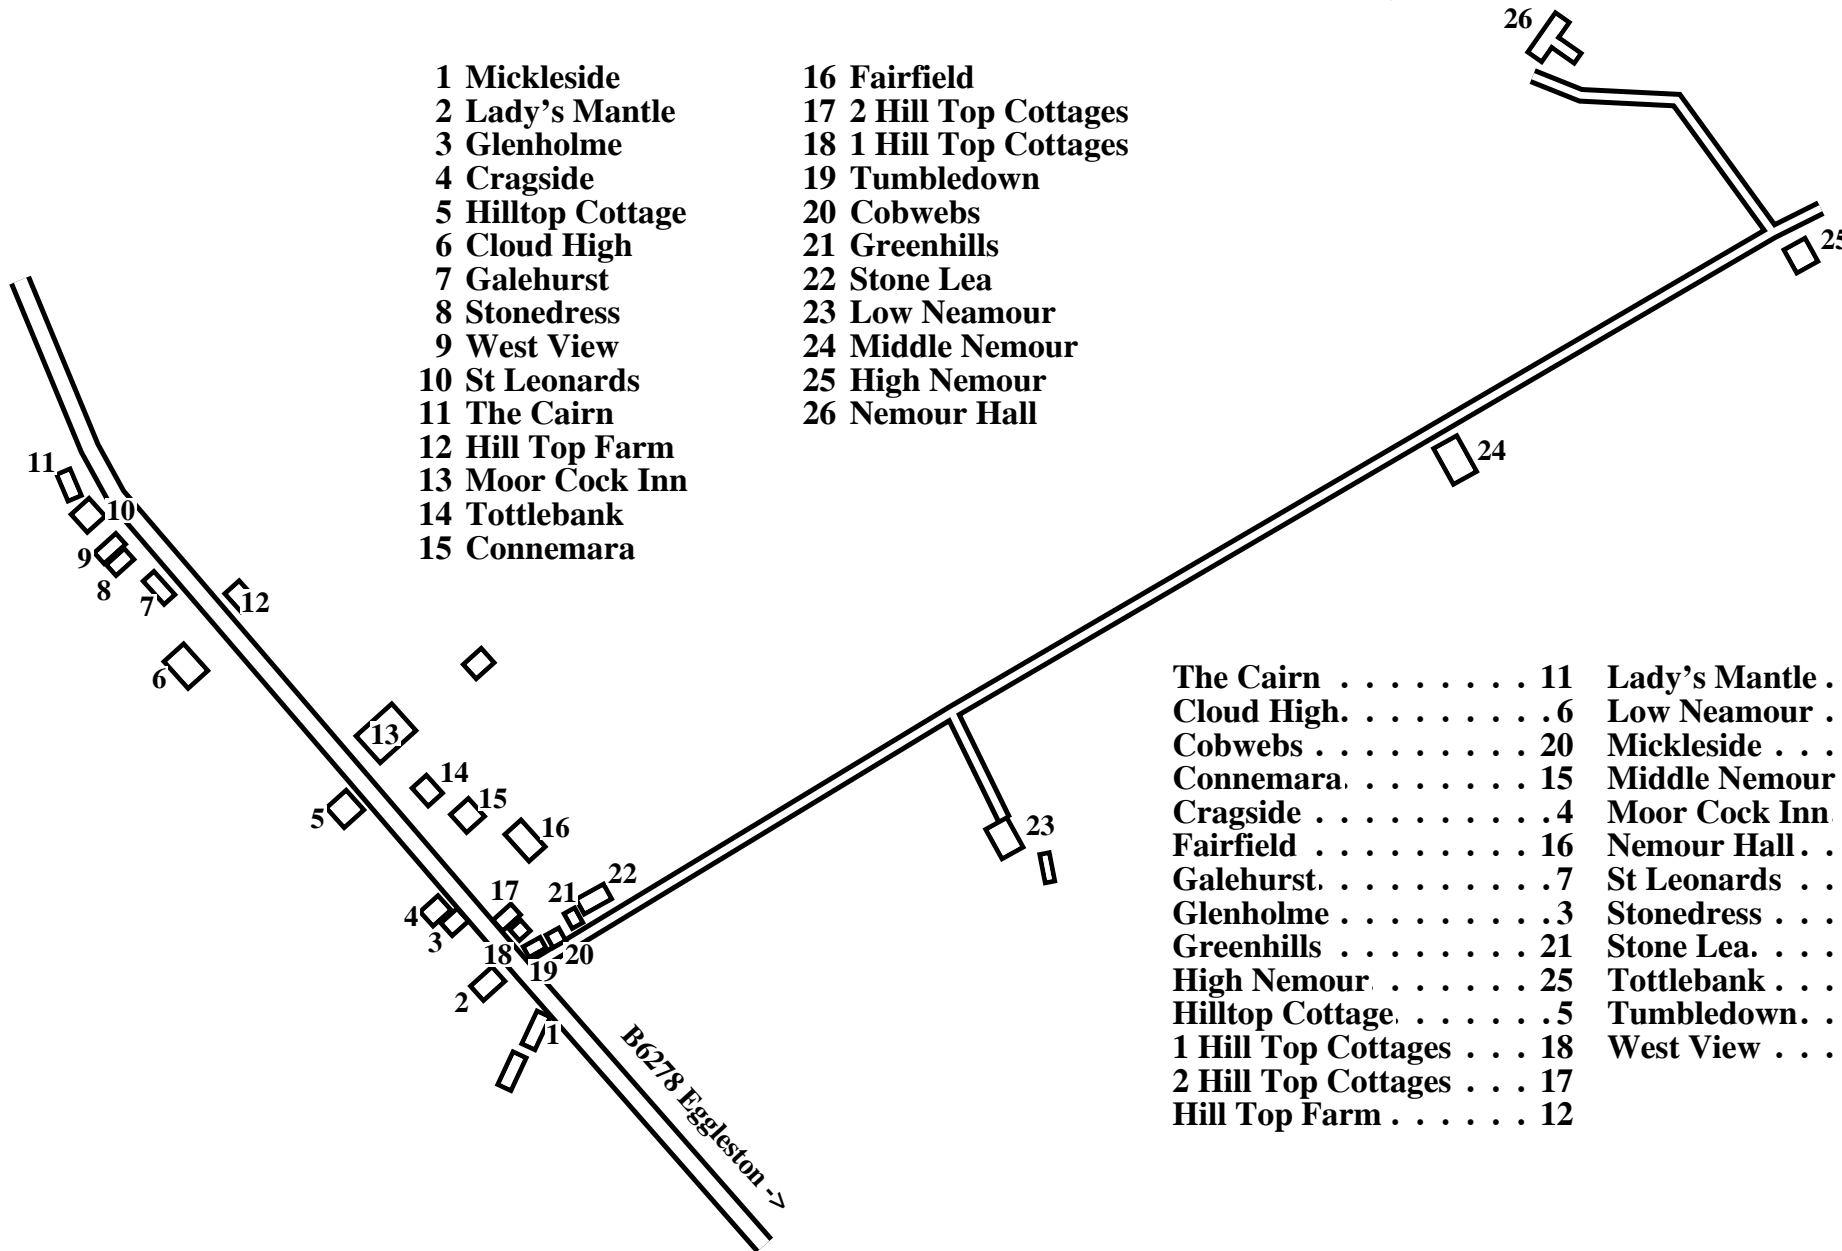

Hill Top (Eggleston)

- | | |
|--------------------------|-------------------------------|
| 1 Mickleside | 16 Fairfield |
| 2 Lady's Mantle | 17 2 Hill Top Cottages |
| 3 Glenholme | 18 1 Hill Top Cottages |
| 4 Cragside | 19 Tumbledown |
| 5 Hilltop Cottage | 20 Cobwebs |
| 6 Cloud High | 21 Greenhills |
| 7 Galehurst | 22 Stone Lea |
| 8 Stonedress | 23 Low Neamour |
| 9 West View | 24 Middle Nemour |
| 10 St Leonards | 25 High Nemour |
| 11 The Cairn | 26 Nemour Hall |
| 12 Hill Top Farm | |
| 13 Moor Cock Inn | |
| 14 Tottlebank | |
| 15 Connemara | |

The Cairn 11	Lady's Mantle 2
Cloud High. 6	Low Neamour 23
Cobwebs 20	Mickleside 1
Connemara. 15	Middle Nemour 24
Cragside 4	Moor Cock Inn 13
Fairfield 16	Nemour Hall. 26
Galehurst. 7	St Leonards 10
Glenholme 3	Stonedress 8
Greenhills 21	Stone Lea. 22
High Nemour 25	Tottlebank 14
Hilltop Cottage. 5	Tumbledown. 19
1 Hill Top Cottages . . . 18	West View 9
2 Hill Top Cottages . . . 17	
Hill Top Farm 12	