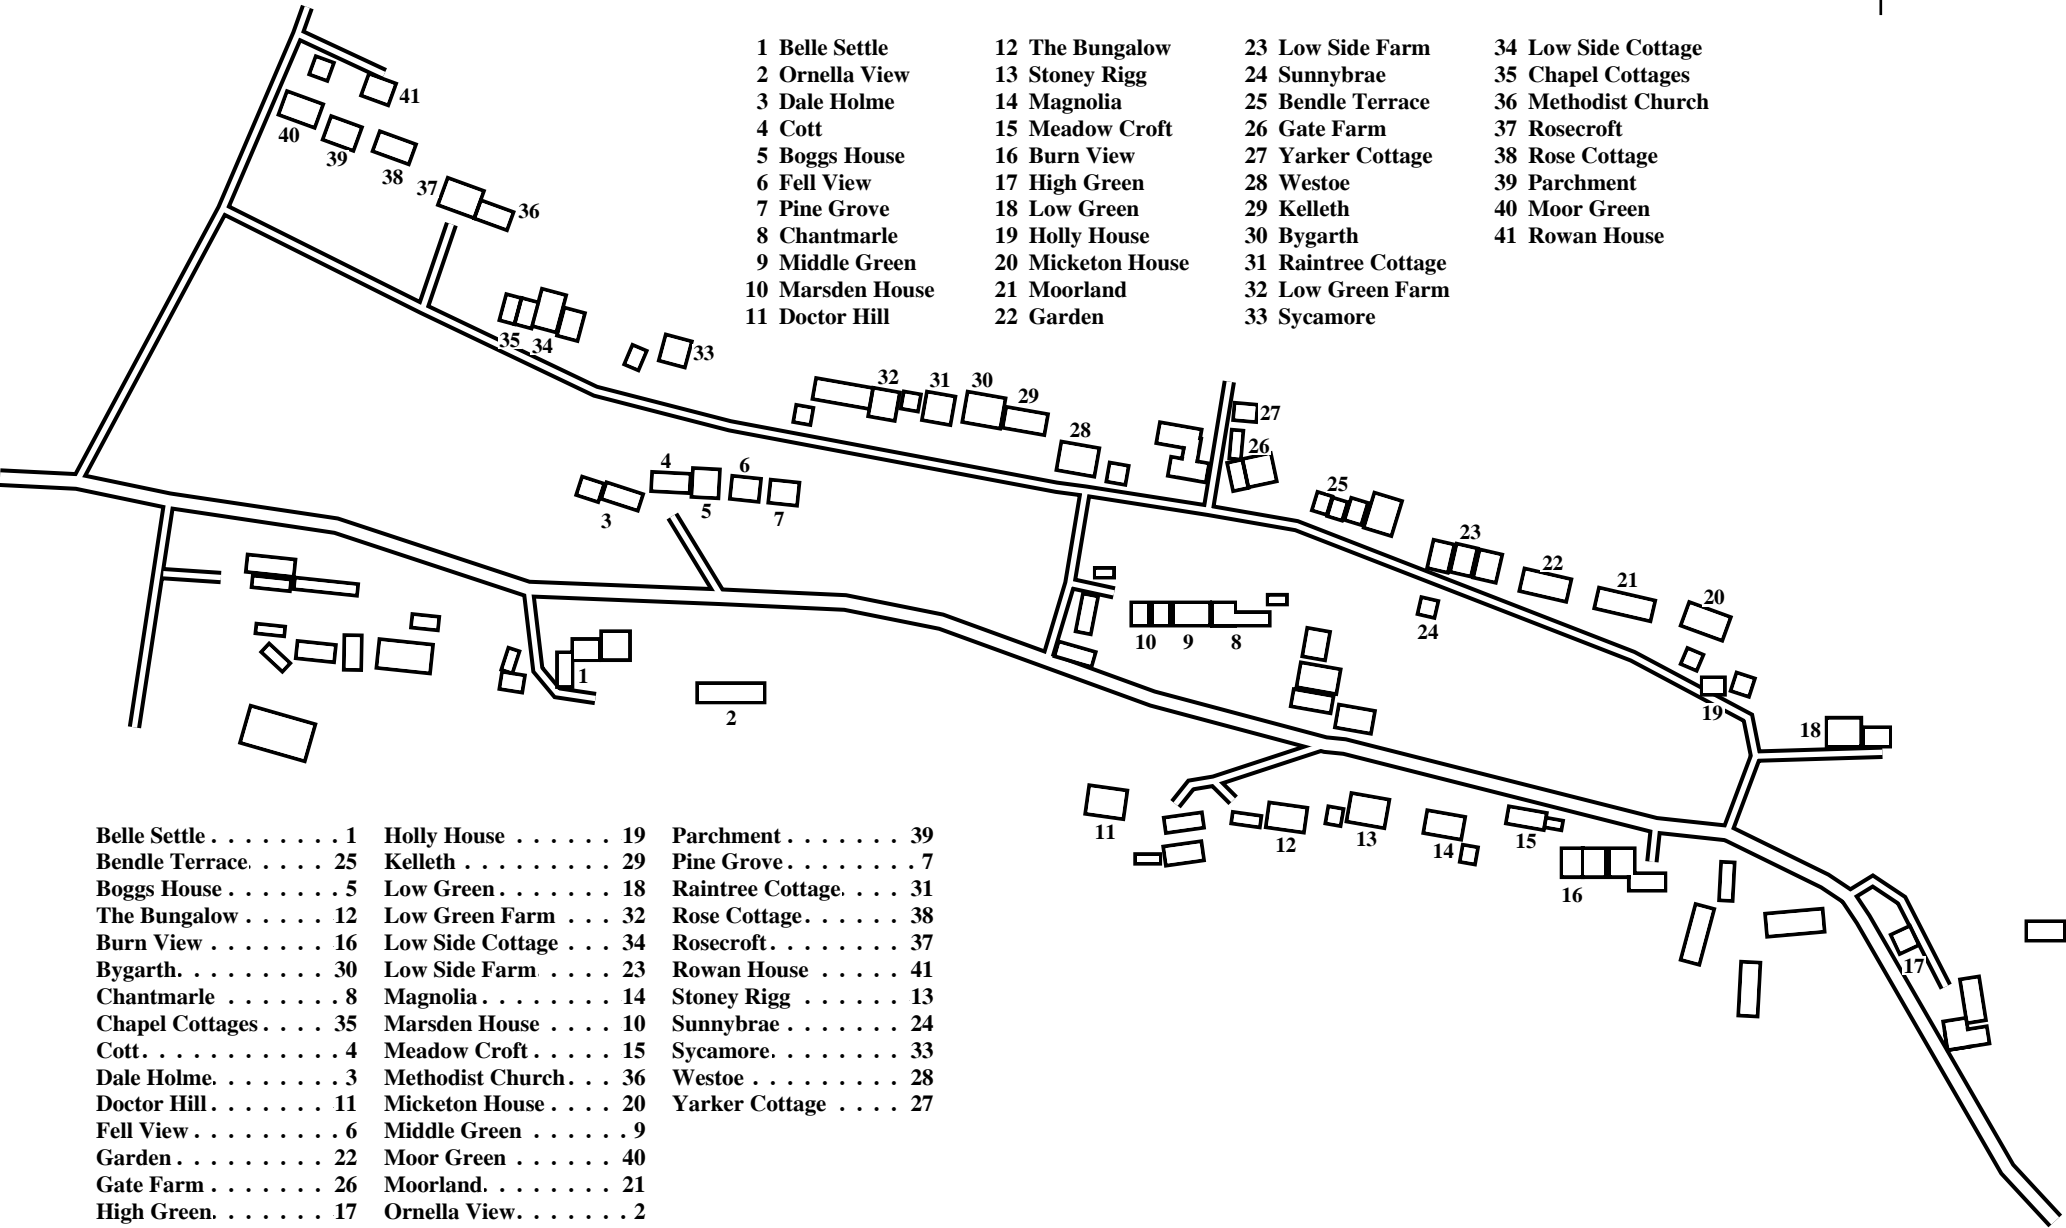

Mickleton (East)

Caution: This map has not yet been checked by residents.
 There may be errors and omissions.

- | | | | |
|------------------|-------------------|---------------------|---------------------|
| 1 Belle Settle | 12 The Bungalow | 23 Low Side Farm | 34 Low Side Cottage |
| 2 Ornella View | 13 Stoney Rigg | 24 Sunnybrae | 35 Chapel Cottages |
| 3 Dale Holme | 14 Magnolia | 25 Bendle Terrace | 36 Methodist Church |
| 4 Cott | 15 Meadow Croft | 26 Gate Farm | 37 Rosecroft |
| 5 Boggs House | 16 Burn View | 27 Yarker Cottage | 38 Rose Cottage |
| 6 Fell View | 17 High Green | 28 Westoe | 39 Parchment |
| 7 Pine Grove | 18 Low Green | 29 Kelleth | 40 Moor Green |
| 8 Chantmarle | 19 Holly House | 30 Bygarth | 41 Rowan House |
| 9 Middle Green | 20 Micketon House | 31 Raintree Cottage | |
| 10 Marsden House | 21 Moorland | 32 Low Green Farm | |
| 11 Doctor Hill | 22 Garden | 33 Sycamore | |

- | | | |
|-----------------------------|---------------------------|---------------------------|
| Belle Settle 1 | Holly House 19 | Parchment 39 |
| Bendle Terrace 25 | Kelleth 29 | Pine Grove 7 |
| Boggs House 5 | Low Green 18 | Raintree Cottage . . . 31 |
| The Bungalow 12 | Low Green Farm . . . 32 | Rose Cottage 38 |
| Burn View 16 | Low Side Cottage . . . 34 | Rosecroft 37 |
| Bygarth 30 | Low Side Farm 23 | Rowan House 41 |
| Chantmarle 8 | Magnolia 14 | Stoney Rigg 13 |
| Chapel Cottages 35 | Marsden House 10 | Sunnybrae 24 |
| Cott 4 | Meadow Croft 15 | Sycamore 33 |
| Dale Holme 3 | Methodist Church . . . 36 | Westoe 28 |
| Doctor Hill 11 | Micketon House 20 | Yarker Cottage 27 |
| Fell View 6 | Middle Green 9 | |
| Garden 22 | Moor Green 40 | |
| Gate Farm 26 | Moorland 21 | |
| High Green 17 | Ornella View 2 | |