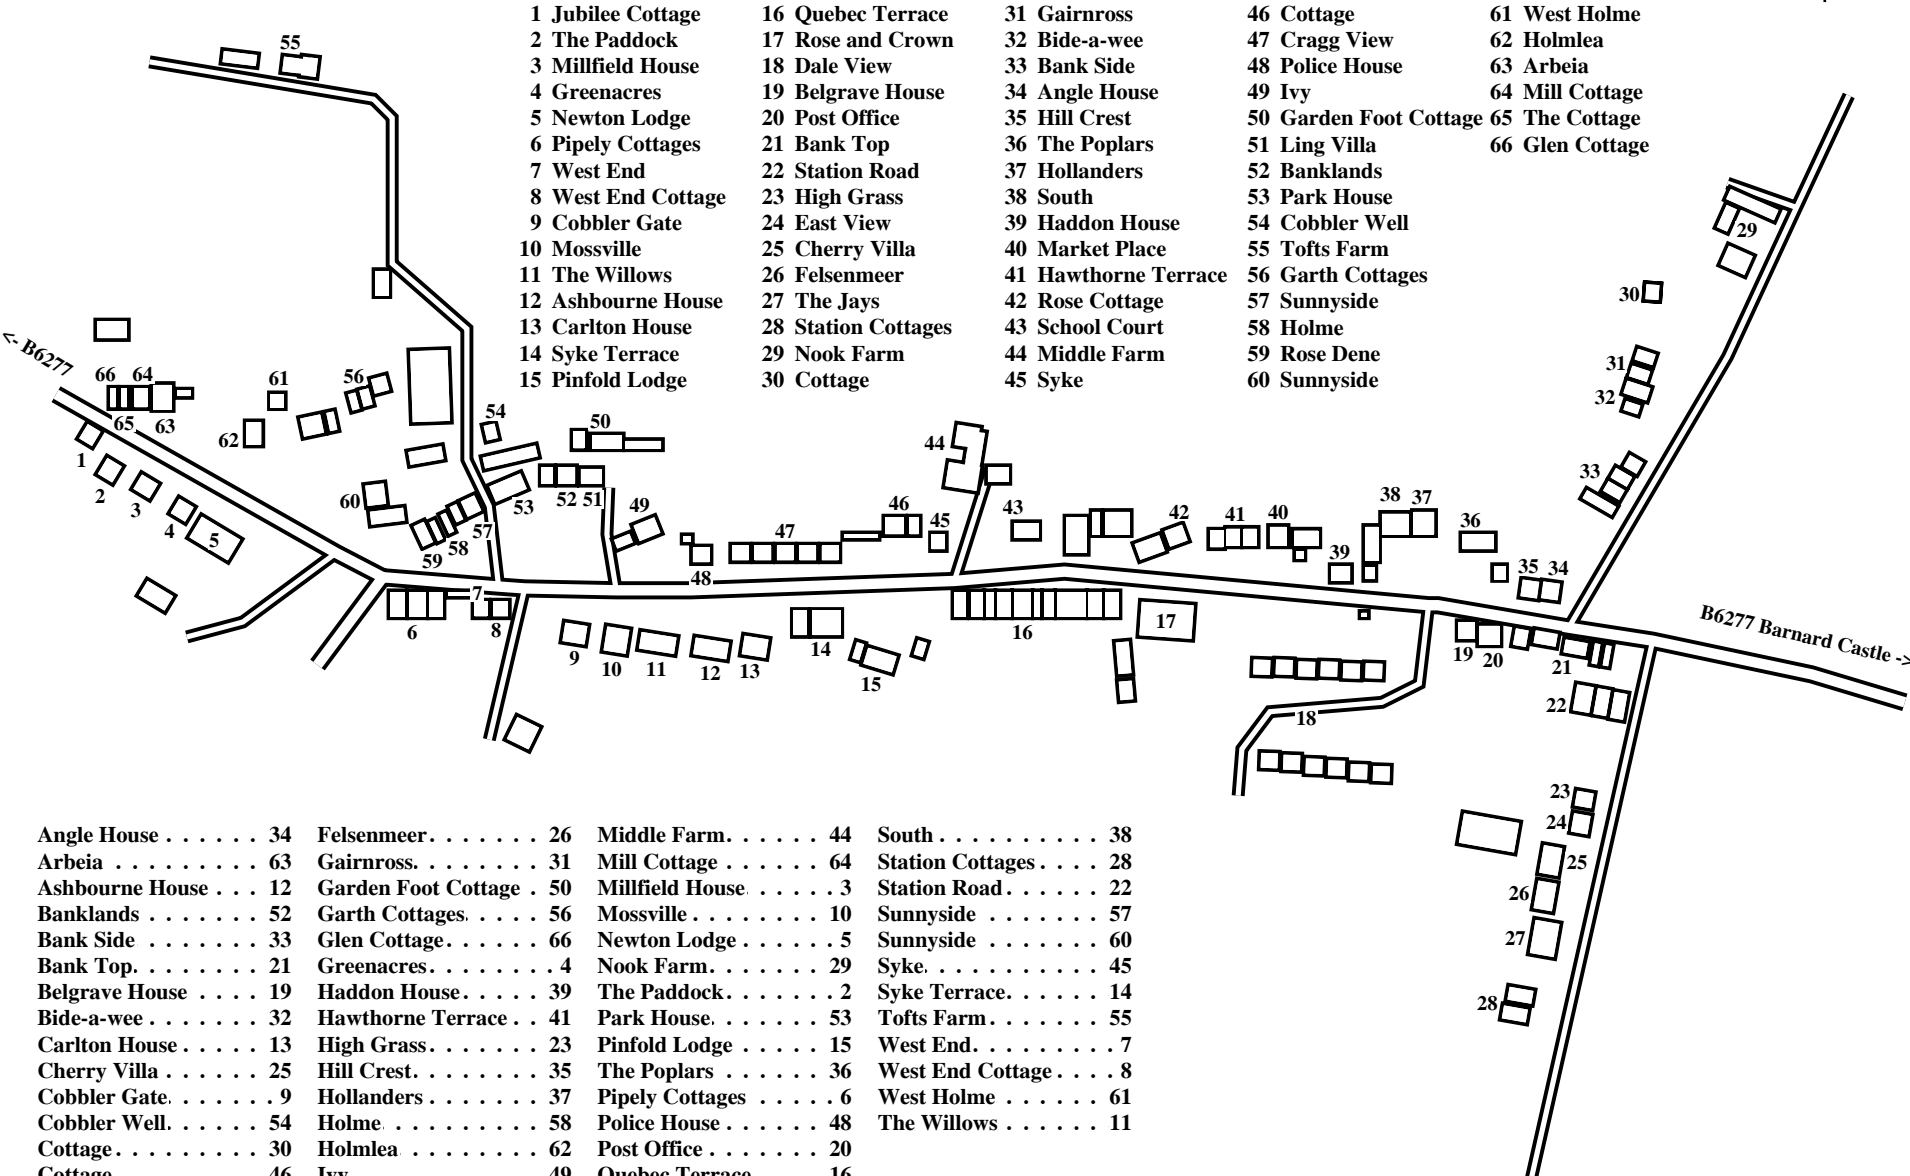

Mickleton (West)

Caution: This map has not yet been checked by residents.
 There may be errors and omissions.

- | | | | | |
|--------------------|---------------------|----------------------|------------------------|-----------------|
| 1 Jubilee Cottage | 16 Quebec Terrace | 31 Gairnross | 46 Cottage | 61 West Holme |
| 2 The Paddock | 17 Rose and Crown | 32 Bide-a-wee | 47 Cragg View | 62 Holmlea |
| 3 Millfield House | 18 Dale View | 33 Bank Side | 48 Police House | 63 Arbeia |
| 4 Greenacres | 19 Belgrave House | 34 Angle House | 49 Ivy | 64 Mill Cottage |
| 5 Newton Lodge | 20 Post Office | 35 Hill Crest | 50 Garden Foot Cottage | 65 The Cottage |
| 6 Pipely Cottages | 21 Bank Top | 36 The Poplars | 51 Ling Villa | 66 Glen Cottage |
| 7 West End | 22 Station Road | 37 Hollanders | 52 Banklands | |
| 8 West End Cottage | 23 High Grass | 38 South | 53 Park House | |
| 9 Cobbler Gate | 24 East View | 39 Haddon House | 54 Cobbler Well | |
| 10 Mossville | 25 Cherry Villa | 40 Market Place | 55 Tofts Farm | |
| 11 The Willows | 26 Felsenmeer | 41 Hawthorne Terrace | 56 Garth Cottages | |
| 12 Ashbourne House | 27 The Jays | 42 Rose Cottage | 57 Sunnyside | |
| 13 Carlton House | 28 Station Cottages | 43 School Court | 58 Holme | |
| 14 Syke Terrace | 29 Nook Farm | 44 Middle Farm | 59 Rose Dene | |
| 15 Pinfold Lodge | 30 Cottage | 45 Syke | 60 Sunnyside | |