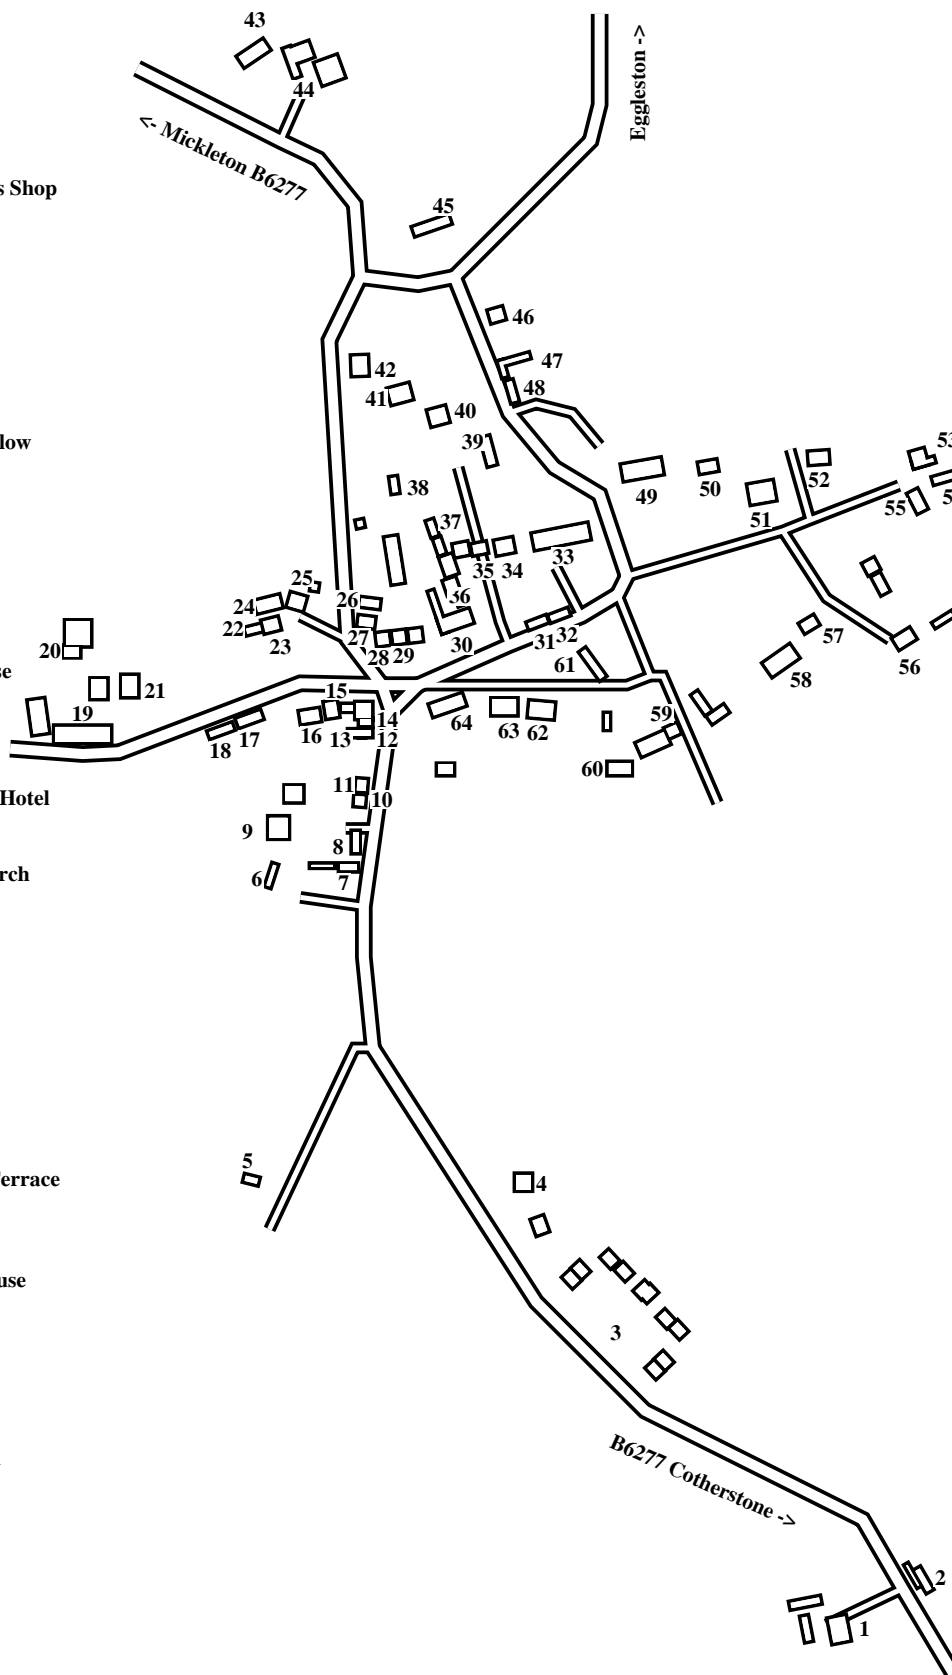

# Romaldkirk

Caution: This map has not yet been checked by residents.  
 There may be errors and omissions.

- 1 Wildon Grange
- 2 Mill Riggs
- 3 Hollin Crescent
- 4 Hollincroft
- 5 Kenmaur
- 6 The Old Butchers Shop
- 7 Jesmond House
- 8 Bland Nook
- 9 Oaks
- 10 Inglenook
- 11 Jesmond Cottage
- 12 Post Office
- 13 Fell Cottage
- 14 Ivyholme
- 15 Garage
- 16 Greenside Bungalow
- 17 St Anne's
- 18 Sycamore
- 19 Chapel
- 20 Bunkers Hill
- 21 Garrowcroft
- 22 Lime Cottage
- 23 Rose Cottage
- 24 1-3 High Green
- 25 High Green House
- 26 West View
- 27 The Gott
- 28 Ivy
- 29 South View
- 30 Rose and Crown Hotel
- 31 Shielling
- 32 Gatehouse
- 33 St Romald's Church
- 34 Kirkside
- 35 Monk's Cottage
- 36 The Square
- 37 Lea Cottage
- 38 Raintree Cottage
- 39 Church Hall
- 40 Thackwood
- 41 Woodlands
- 42 Beer Beck
- 43 The Cottage
- 44 White Gates
- 45 1-3 Hutchinson Terrace
- 46 Bridge Cottage
- 47 Beechbeck
- 48 Bligh Cottage
- 49 Romald Kirk House
- 50 The Rectory
- 51 Beckworth
- 52 Greensend
- 53 Riga Lodge
- 54 Greenholme
- 55 Baincroft
- 56 Low Green Farm
- 57 Low Green
- 58 Romaldkirk Hall
- 59 Rose Stile
- 60 Meadowside
- 61 Kirk Inn
- 62 The Old Post
- 63 Middle Green
- 64 Reading Room