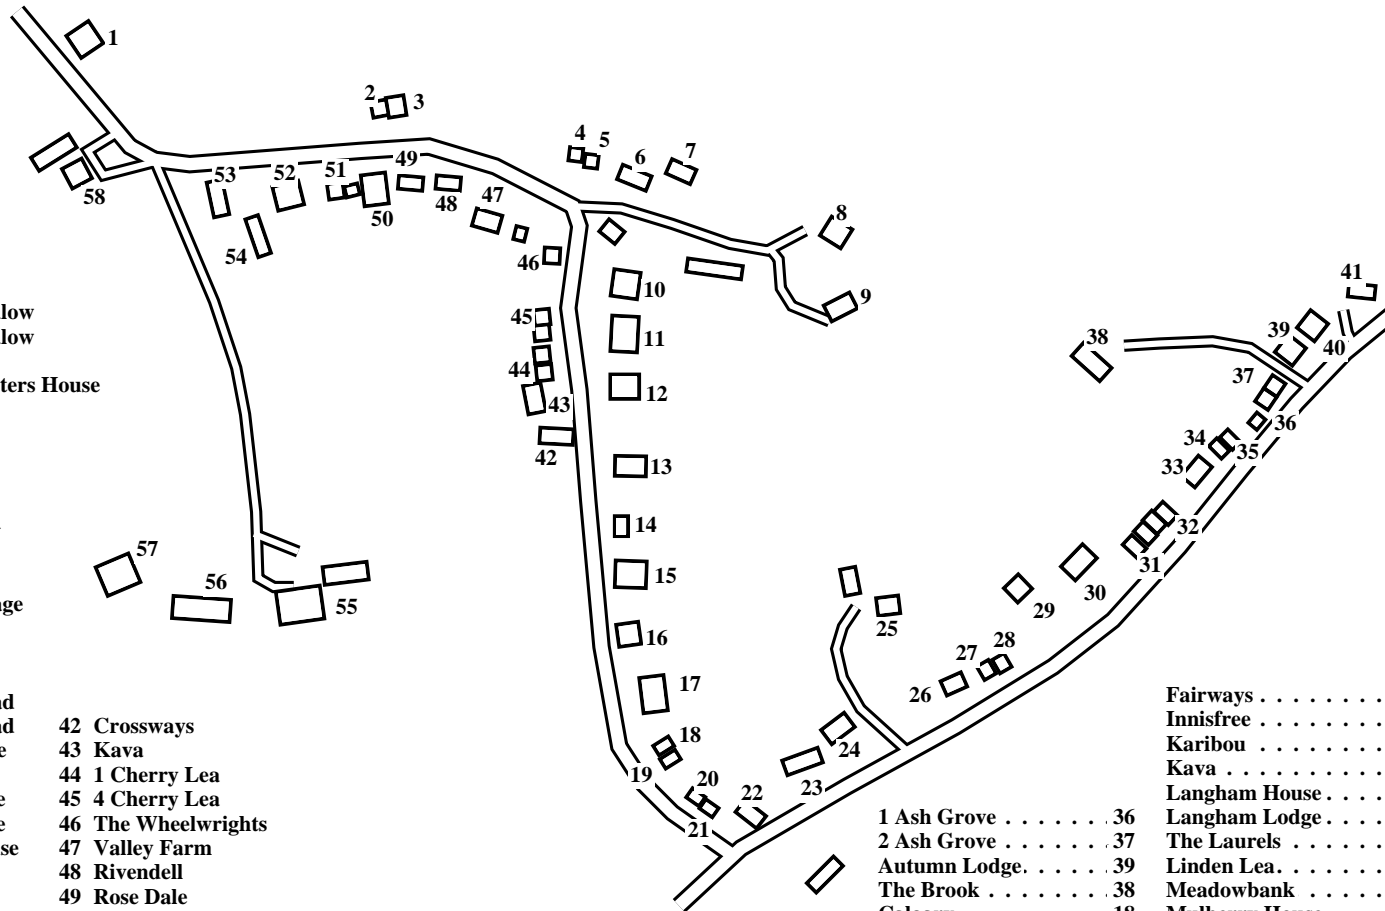

# Claxby

Caution: This map has not yet been checked by residents.  
There may be errors and omissions.

- 1 Viking Centre
- 2 2 Wold View
- 3 1 Wold View
- 4 1 Chapel Bungalow
- 5 2 Chapel Bungalow
- 6 Sandhills
- 7 Old School Masters House
- 8 The Orchard
- 9 Teeshan
- 10 Meadowbank
- 11 The Laurels
- 12 Teresina
- 13 The Old Smithy
- 14 Linden Lea
- 15 Karibou
- 16 Old Farm Cottage
- 17 Redhouse
- 18 Calgary
- 19 Innisfree
- 20 2 Mulberry Road
- 21 1 Mulberry Road
- 22 Mulberry House
- 23 Cherry Trees
- 24 Langham Lodge
- 25 Langham House
- 26 Wellington House
- 27 Wood View
- 28 Delves Cottage
- 29 Fairways
- 30 Wold Haven
- 31 1 Woodland View
- 32 4 Woodland View
- 33 Rowan Cottage
- 34 Sunnyside
- 35 Windyridge
- 36 1 Ash Grove
- 37 2 Ash Grove
- 38 The Brook
- 39 Autumn Lodge
- 40 Orchard House
- 41 Elvin Garth
- 42 Crossways
- 43 Kava
- 44 1 Cherry Lea
- 45 4 Cherry Lea
- 46 The Wheelwrights
- 47 Valley Farm
- 48 Rivendell
- 49 Rose Dale
- 50 Simba
- 51 Silverdale
- 52 Croft Ambrey
- 53 Corner Farmhouse
- 54 Swallows Barn
- 55 Claxby House
- 56 St Mary's Church
- 57 The Old Rectory
- 58 Corner House