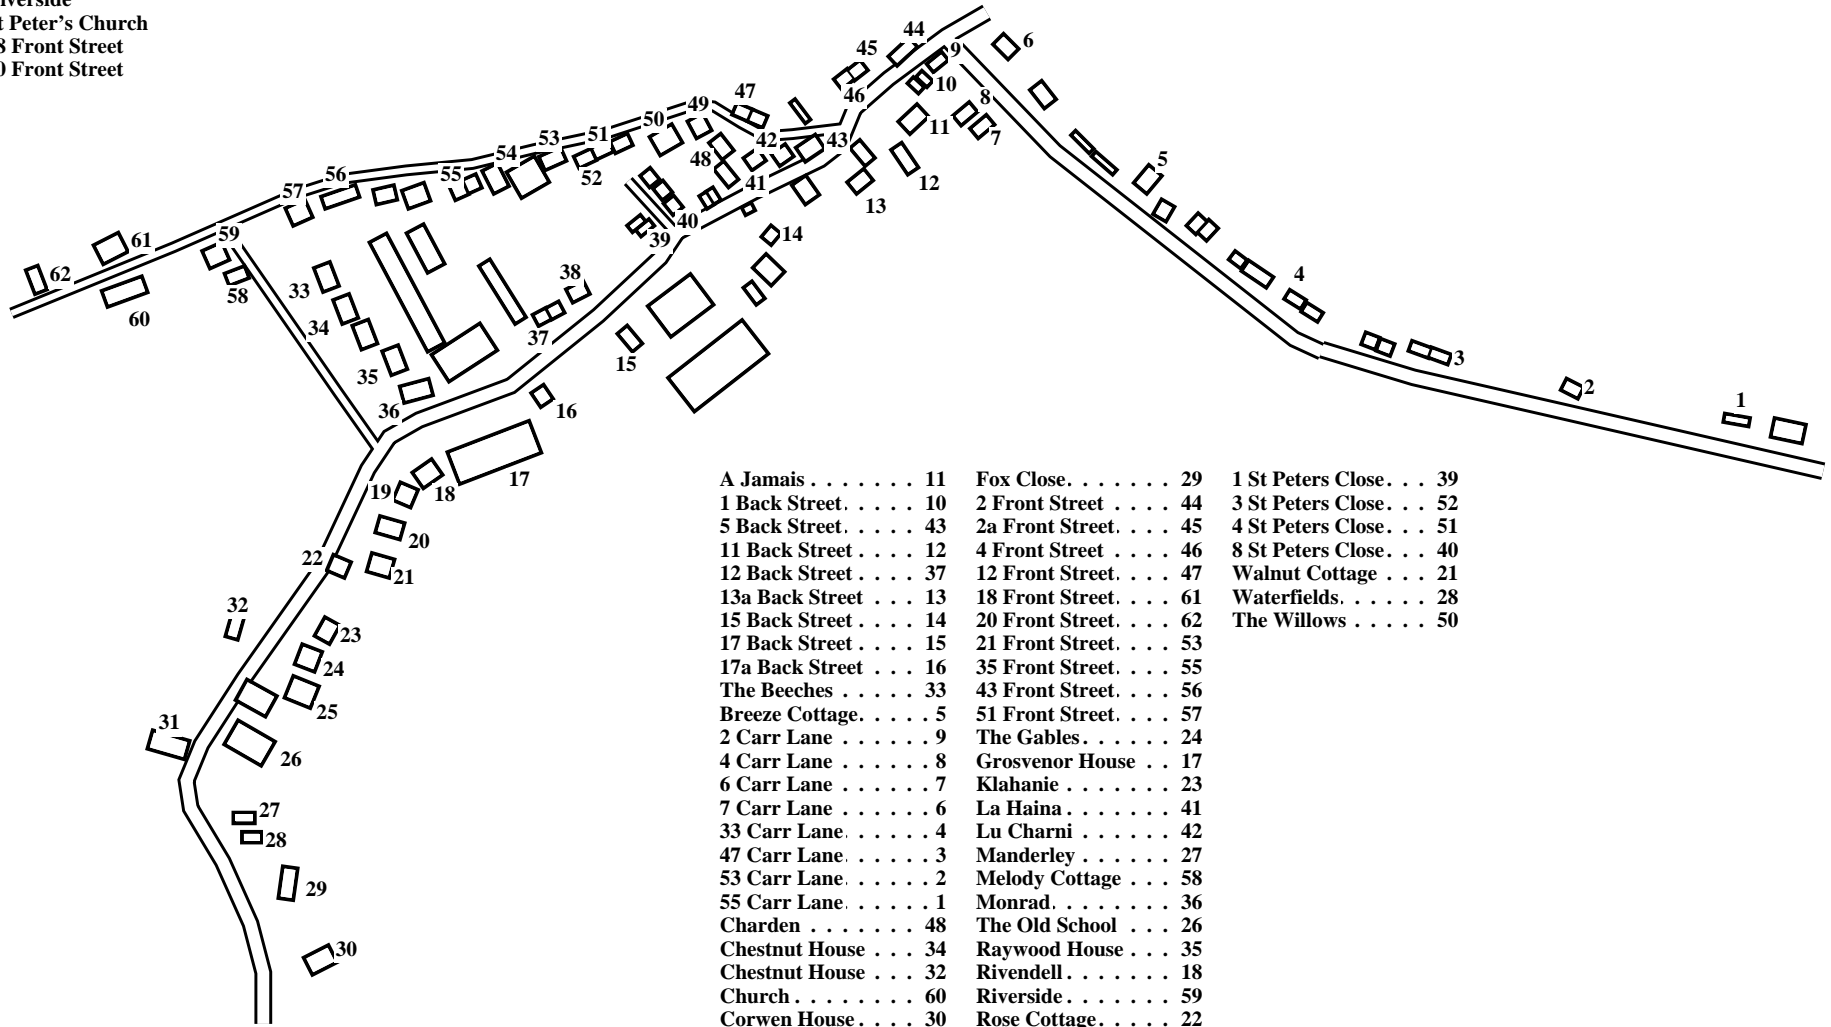

East Stockwith

Caution: This map has not yet been checked by residents.
There may be errors and omissions.

- 1 55 Carr Lane
- 2 53 Carr Lane
- 3 47 Carr Lane
- 4 33 Carr Lane
- 5 Breeze Cottage
- 6 7 Carr Lane
- 7 6 Carr Lane
- 8 4 Carr Lane
- 9 2 Carr Lane
- 10 1 Back Street
- 11 A Jamais
- 12 11 Back Street
- 13 13a Back Street
- 14 15 Back Street
- 15 17 Back Street
- 16 17a Back Street
- 17 Grosvenor House
- 18 Rivendell
- 19 Fair Fields
- 20 Stonehaven
- 21 Walnut Cottage
- 22 Rose Cottage
- 23 Klahanie
- 24 The Gables
- 25 Shannon
- 26 The Old School
- 27 Manderley
- 28 Waterfields
- 29 Fox Close
- 30 Corwen House
- 31 Fairfax House
- 32 Chestnut House
- 33 The Beeches
- 34 Chestnut House
- 35 Raywood House
- 36 Monrad
- 37 12 Back Street
- 38 Ferry View
- 39 1 St Peters Close
- 40 8 St Peters Close
- 41 La Haina
- 42 Lu Charni
- 43 5 Back Street
- 44 2 Front Street
- 45 2a Front Street
- 46 4 Front Street
- 47 12 Front Street
- 48 Charden
- 49 Shanklin
- 50 The Willows
- 51 4 St Peters Close
- 52 3 St Peters Close
- 53 21 Front Street
- 54 The Ferry House Inn
- 55 35 Front Street
- 56 43 Front Street
- 57 51 Front Street
- 58 Melody Cottage
- 59 Riverside
- 60 St Peter's Church
- 61 18 Front Street
- 62 20 Front Street