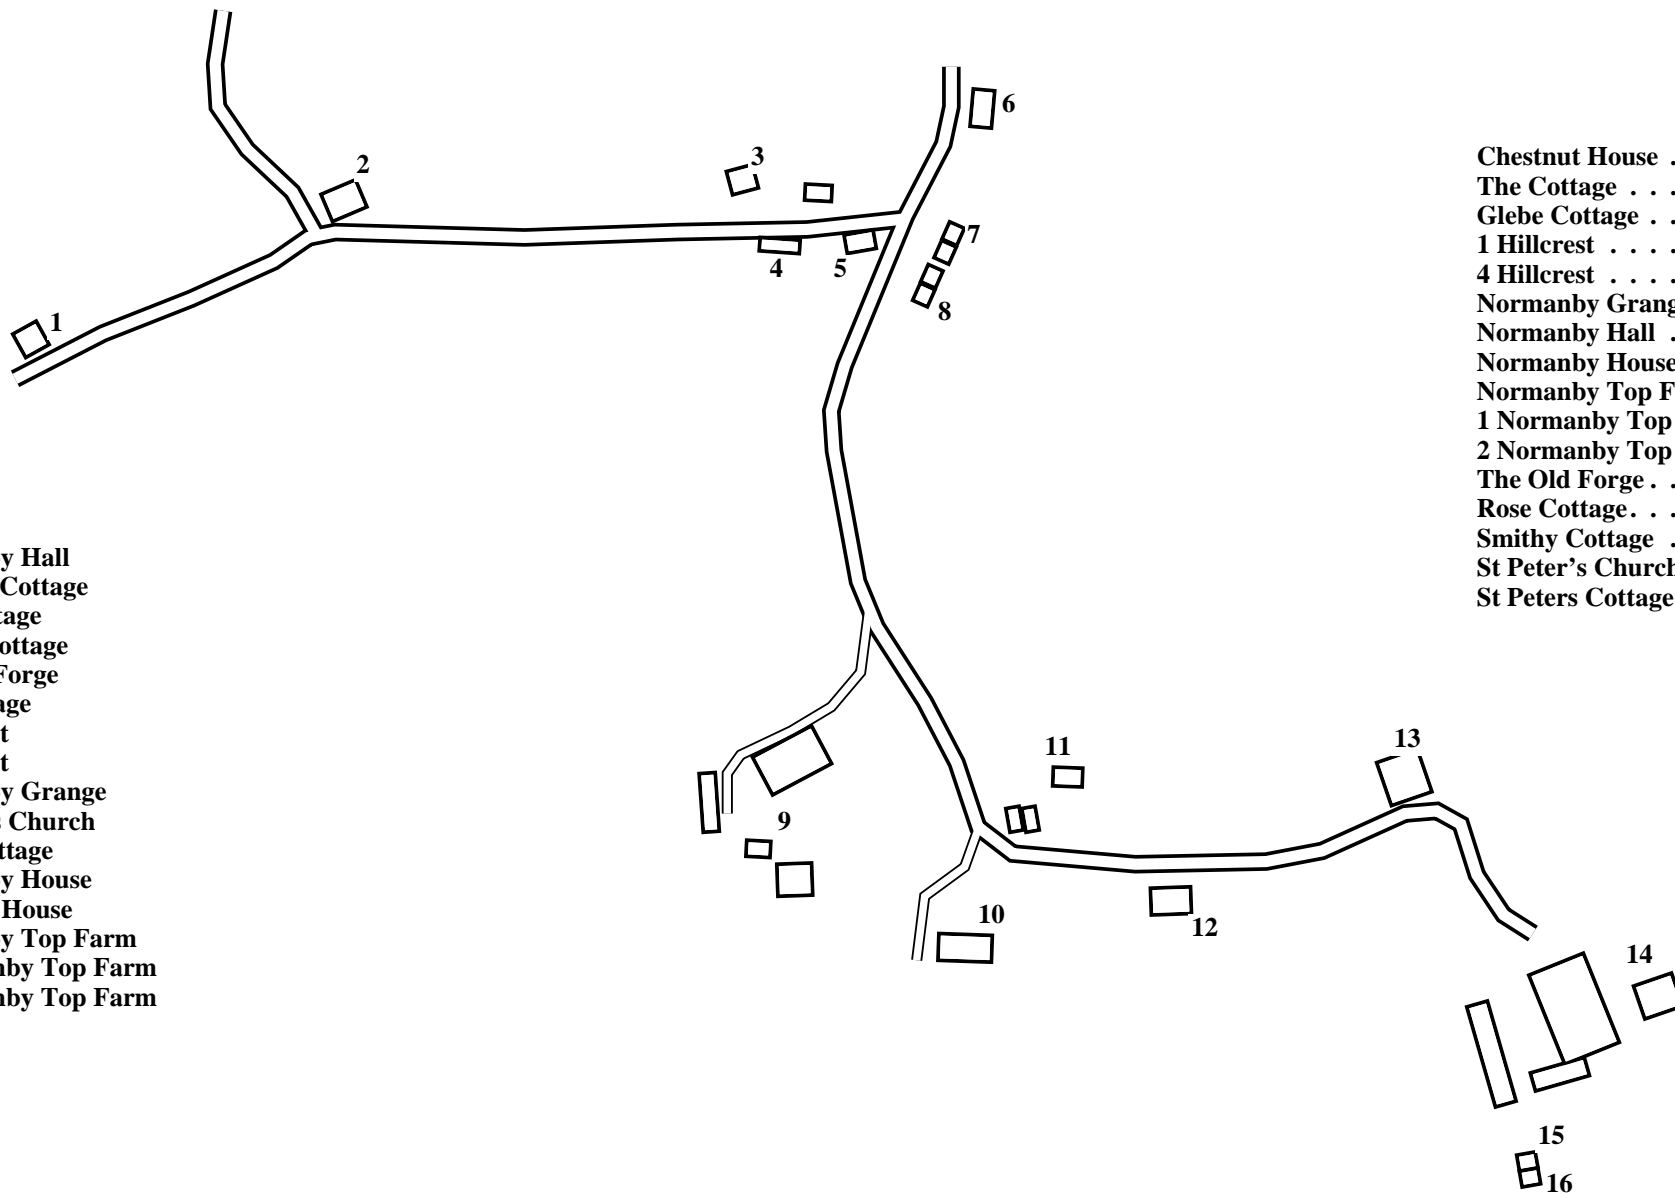

# Normanby le Wold

Caution: This map has not yet been checked by residents.  
 There may be errors and omissions.

- 1 Normanby Hall
- 2 St Peters Cottage
- 3 Rose Cottage
- 4 Smithy Cottage
- 5 The Old Forge
- 6 The Cottage
- 7 1 Hillcrest
- 8 4 Hillcrest
- 9 Normanby Grange
- 10 St Peter's Church
- 11 Glebe Cottage
- 12 Normanby House
- 13 Chestnut House
- 14 Normanby Top Farm
- 15 1 Normanby Top Farm
- 16 2 Normanby Top Farm

- Chestnut House . . . . . 13
- The Cottage . . . . . 6
- Glebe Cottage . . . . . 11
- 1 Hillcrest . . . . . 7
- 4 Hillcrest . . . . . 8
- Normanby Grange . . . . . 9
- Normanby Hall . . . . . 1
- Normanby House . . . . . 12
- Normanby Top Farm . . . . . 14
- 1 Normanby Top Farm . . . . . 15
- 2 Normanby Top Farm . . . . . 16
- The Old Forge . . . . . 5
- Rose Cottage . . . . . 3
- Smithy Cottage . . . . . 4
- St Peter's Church . . . . . 10
- St Peters Cottage . . . . . 2