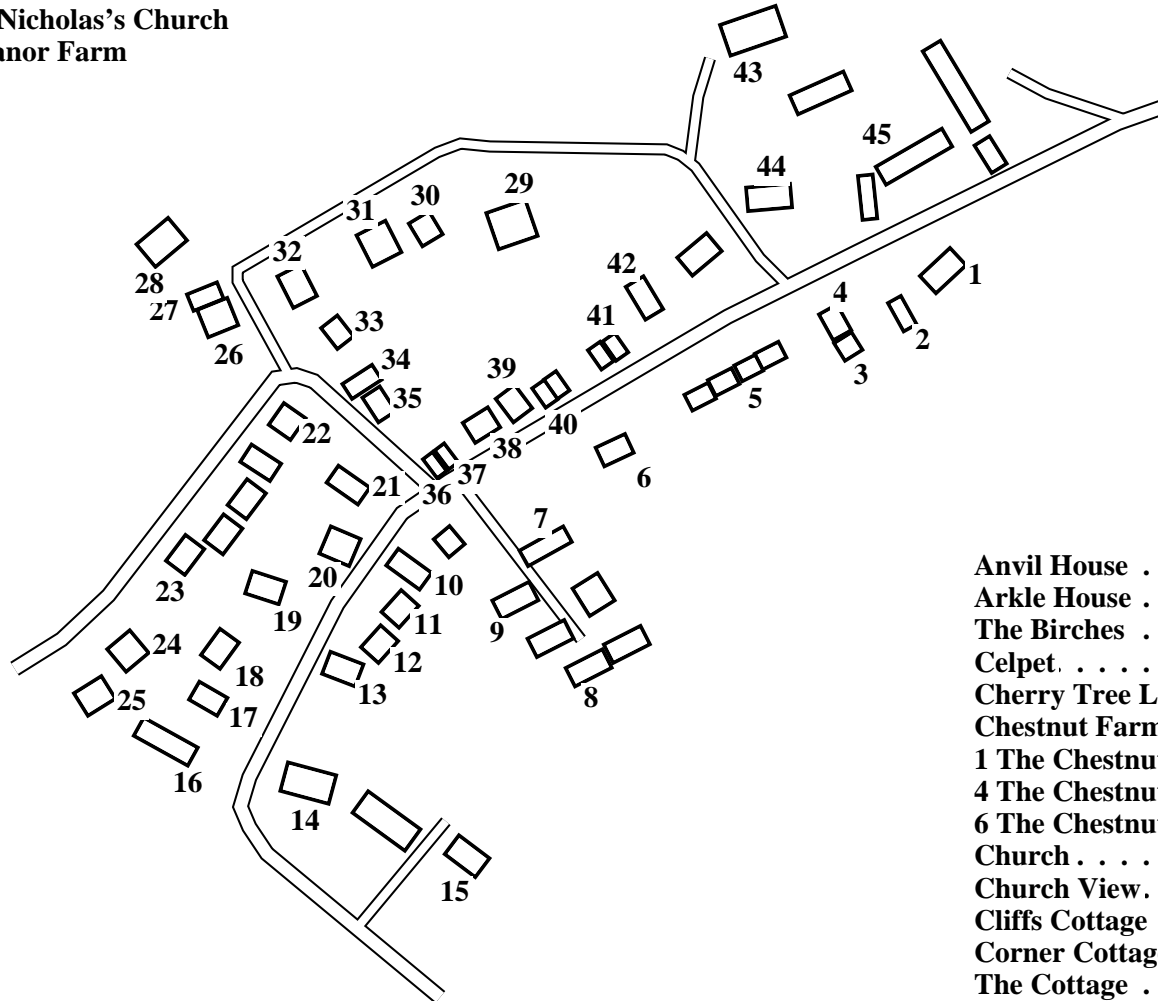

# Searby

Caution: This map has not yet been checked by residents.  
There may be errors and omissions.

- 1 Waverlea
- 2 Sycamore Villa
- 3 Cliffs Cottage
- 4 Galveston
- 5 Church View
- 6 Chestnut Farm
- 7 1 The Chestnuts
- 8 4 The Chestnuts
- 9 6 The Chestnuts
- 10 The Cottage
- 11 Mount Vieww
- 12 The Wedge
- 13 Willow Tree Cottage
- 14 Lindum Lodge
- 15 Cherry Tree Lodge
- 16 The Willows
- 17 Sweet Fields
- 18 Roseberry
- 19 Sherbrooke
- 20 Anvil House
- 21 The Forge
- 22 1 Howsham Lane
- 23 9 Howsham Lane
- 24 15 Howsham Lane
- 25 Little Owls
- 26 Rosemary Cottage
- 27 Shirjon
- 28 Lindenholme
- 29 Island Cottage
- 30 Wold Side
- 31 High View
- 32 Grange View
- 33 Celpet
- 34 The Birches
- 35 The Old Post Office
- 36 Corner Cottage
- 37 Plum Tree Cottage
- 38 Arkle House
- 39 Hill View
- 40 4 Main Street
- 41 1 Main Street
- 42 Old Church School
- 43 The Manor
- 44 St Nicholas's Church
- 45 Manor Farm