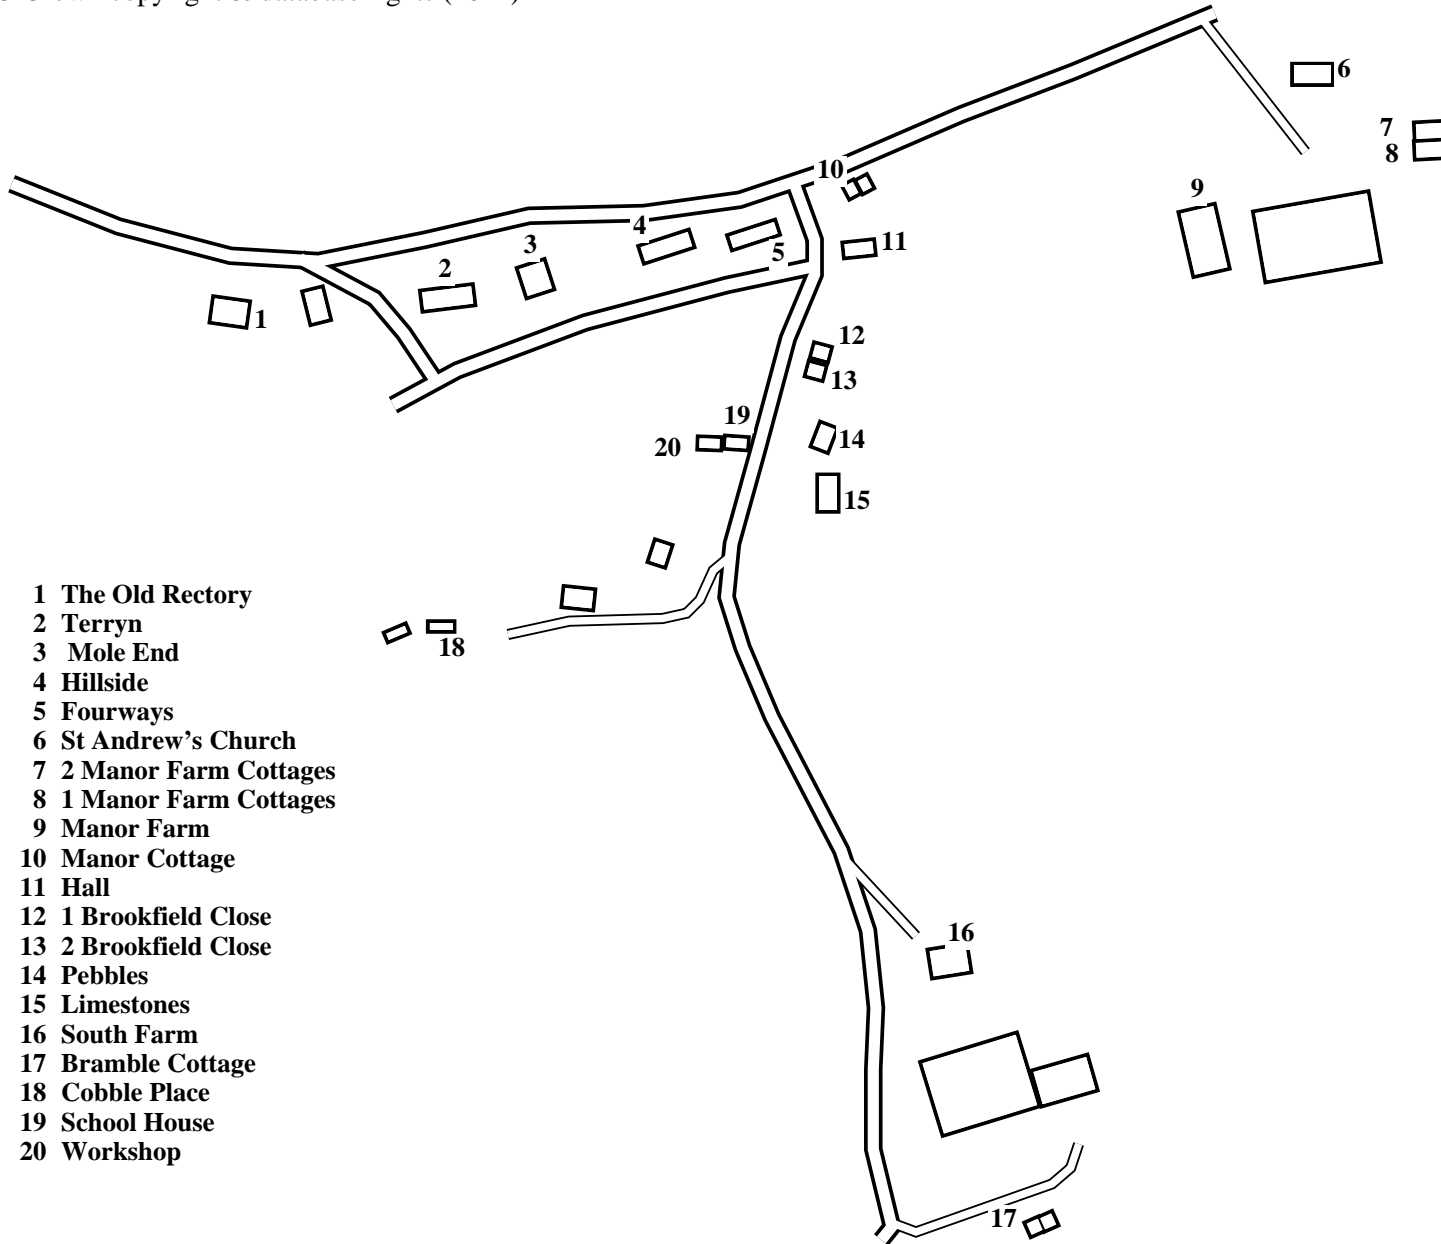

Stainton le Vale

Caution: This map has not yet been checked by residents.
 There may be errors and omissions.

- 1 The Old Rectory
- 2 Terryn
- 3 Mole End
- 4 Hillside
- 5 Fourways
- 6 St Andrew's Church
- 7 2 Manor Farm Cottages
- 8 1 Manor Farm Cottages
- 9 Manor Farm
- 10 Manor Cottage
- 11 Hall
- 12 1 Brookfield Close
- 13 2 Brookfield Close
- 14 Pebbles
- 15 Limestones
- 16 South Farm
- 17 Bramble Cottage
- 18 Cobble Place
- 19 School House
- 20 Workshop

- Bramble Cottage. 17
- 1 Brookfield Close. 12
- 2 Brookfield Close. 13
- Church 6
- Cobble Place. 18
- Fourways. 5
- Hall. 11
- Hillside. 4
- Limestones. 15
- Manor Cottage. 10
- Manor Farm. 9
- 1 Manor Farm Cottages. 8
- 2 Manor Farm Cottages. 7
- Mole End 3
- The Old Rectory. 1
- Pebbles. 14
- School House. 19
- South Farm 16
- St Andrew's Church . . . 6
- Terryn 2
- Workshop 20