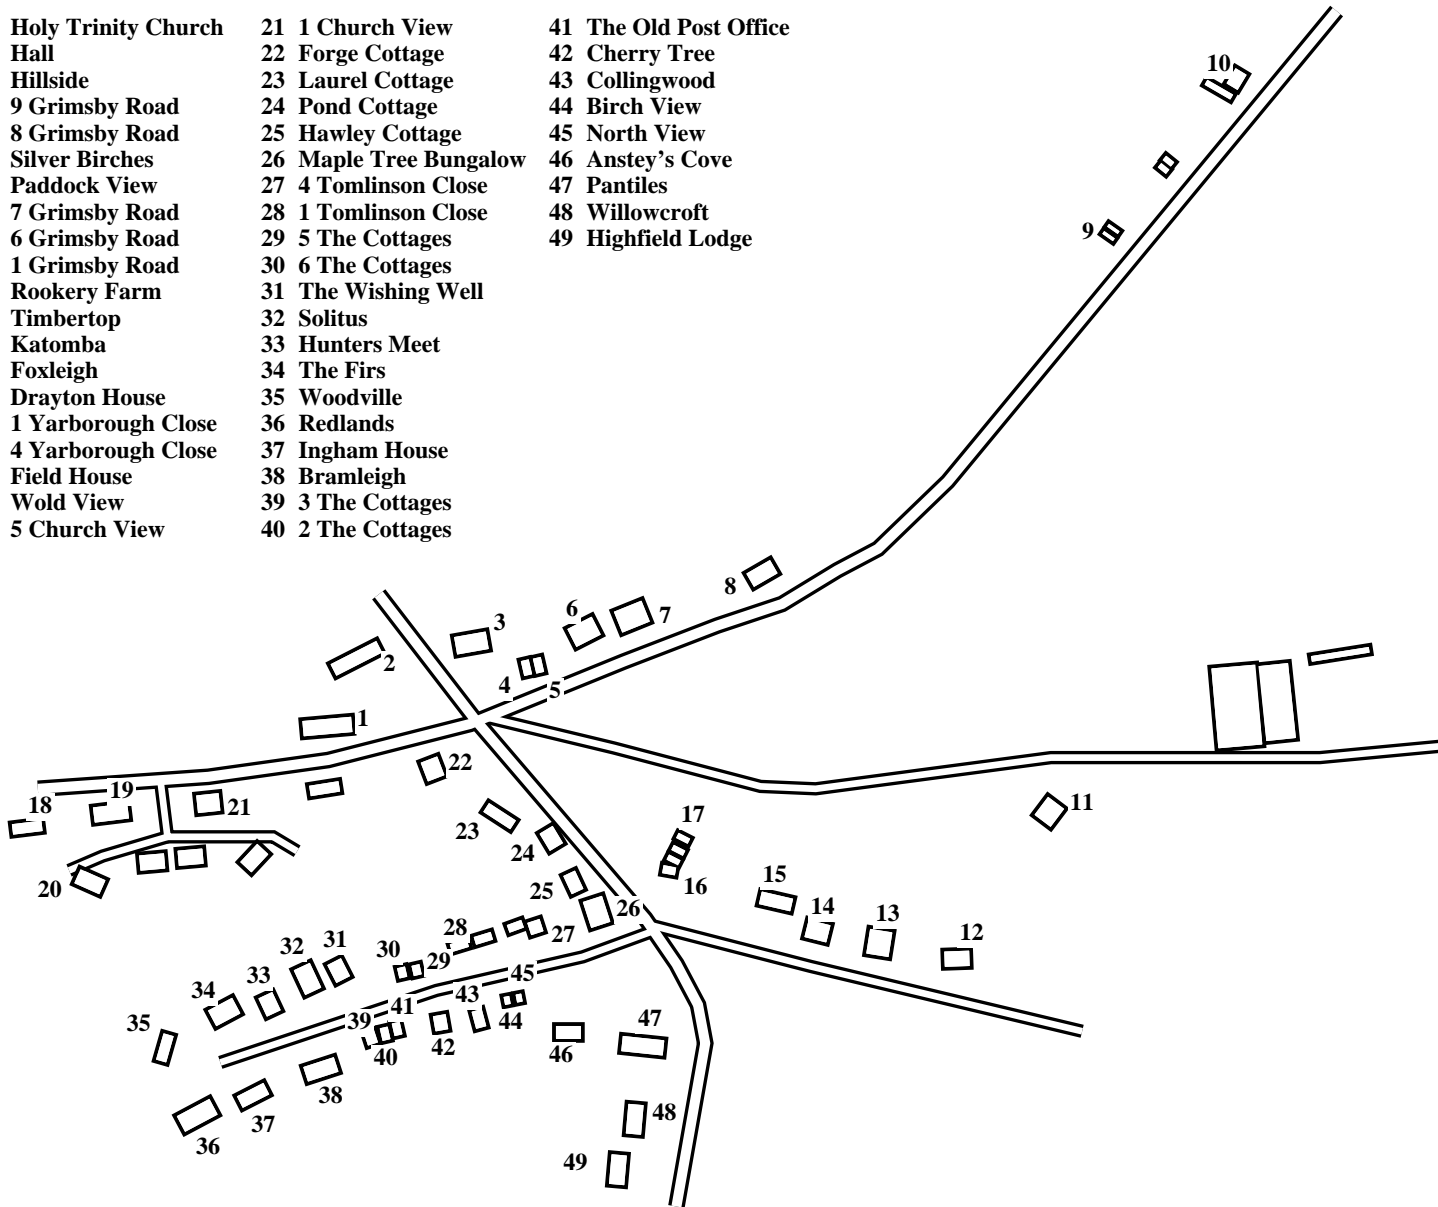

Swallow

Caution: This map has not yet been checked by residents.
There may be errors and omissions.

- | | | |
|-----------------------|------------------------|------------------------|
| 1 Holy Trinity Church | 21 1 Church View | 41 The Old Post Office |
| 2 Hall | 22 Forge Cottage | 42 Cherry Tree |
| 3 Hillside | 23 Laurel Cottage | 43 Collingwood |
| 4 9 Grimsby Road | 24 Pond Cottage | 44 Birch View |
| 5 8 Grimsby Road | 25 Hawley Cottage | 45 North View |
| 6 Silver Birches | 26 Maple Tree Bungalow | 46 Anstey's Cove |
| 7 Paddock View | 27 4 Tomlinson Close | 47 Pantiles |
| 8 7 Grimsby Road | 28 1 Tomlinson Close | 48 Willowcroft |
| 9 6 Grimsby Road | 29 5 The Cottages | 49 Highfield Lodge |
| 10 1 Grimsby Road | 30 6 The Cottages | |
| 11 Rookery Farm | 31 The Wishing Well | |
| 12 Timbertop | 32 Solitus | |
| 13 Katomba | 33 Hunters Meet | |
| 14 Foxleigh | 34 The Firs | |
| 15 Drayton House | 35 Woodville | |
| 16 1 Yarborough Close | 36 Redlands | |
| 17 4 Yarborough Close | 37 Ingham House | |
| 18 Field House | 38 Bramleigh | |
| 19 Wold View | 39 3 The Cottages | |
| 20 5 Church View | 40 2 The Cottages | |