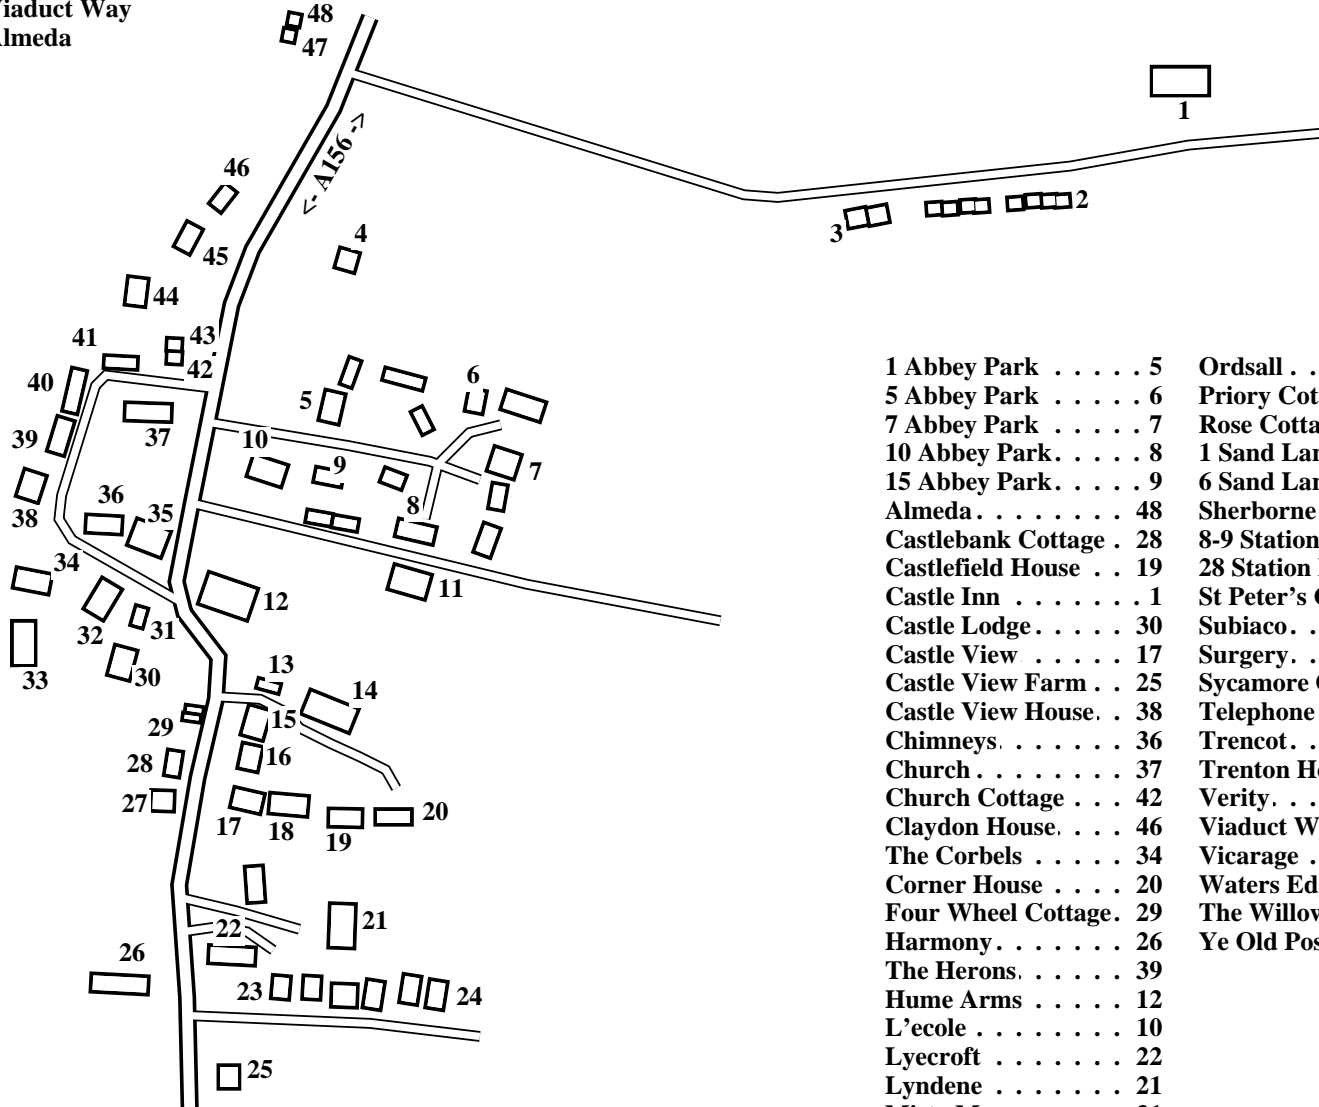

# Torksey

Caution: This map has not yet been checked by residents.  
There may be errors and omissions.

- 1 Castle Inn
- 2 28 Station Road
- 3 8-9 Station Road
- 4 Vicarage
- 5 1 Abbey Park
- 6 5 Abbey Park
- 7 7 Abbey Park
- 8 10 Abbey Park
- 9 15 Abbey Park
- 10 L'ecole
- 11 Surgery
- 12 Hume Arms
- 13 Telephone Exchange
- 14 The Willows
- 15 Ye Old Post Office
- 16 Trencot
- 17 Castle View
- 18 Subiaco
- 19 Castlefield House
- 20 Corner House
- 21 Lyndene
- 22 Lycroft
- 23 1 Sand Lane
- 24 6 Sand Lane
- 25 Castle View Farm
- 26 Harmony
- 27 The Nookin
- 28 Castlebank Cottage
- 29 Four Wheel Cottage
- 30 Castle Lodge
- 31 Misty Morne
- 32 Verity
- 33 Sycamore Quay
- 34 The Corbels
- 35 Sherborne
- 36 Chimneys
- 37 St Peter's Church
- 38 Castle View House
- 39 The Herons
- 40 Waters Edge
- 41 Trenton House
- 42 Church Cottage
- 43 Rose Cottage
- 44 Ordsall
- 45 Priory Cottage
- 46 Claydon House
- 47 Viaduct Way
- 48 Almeda