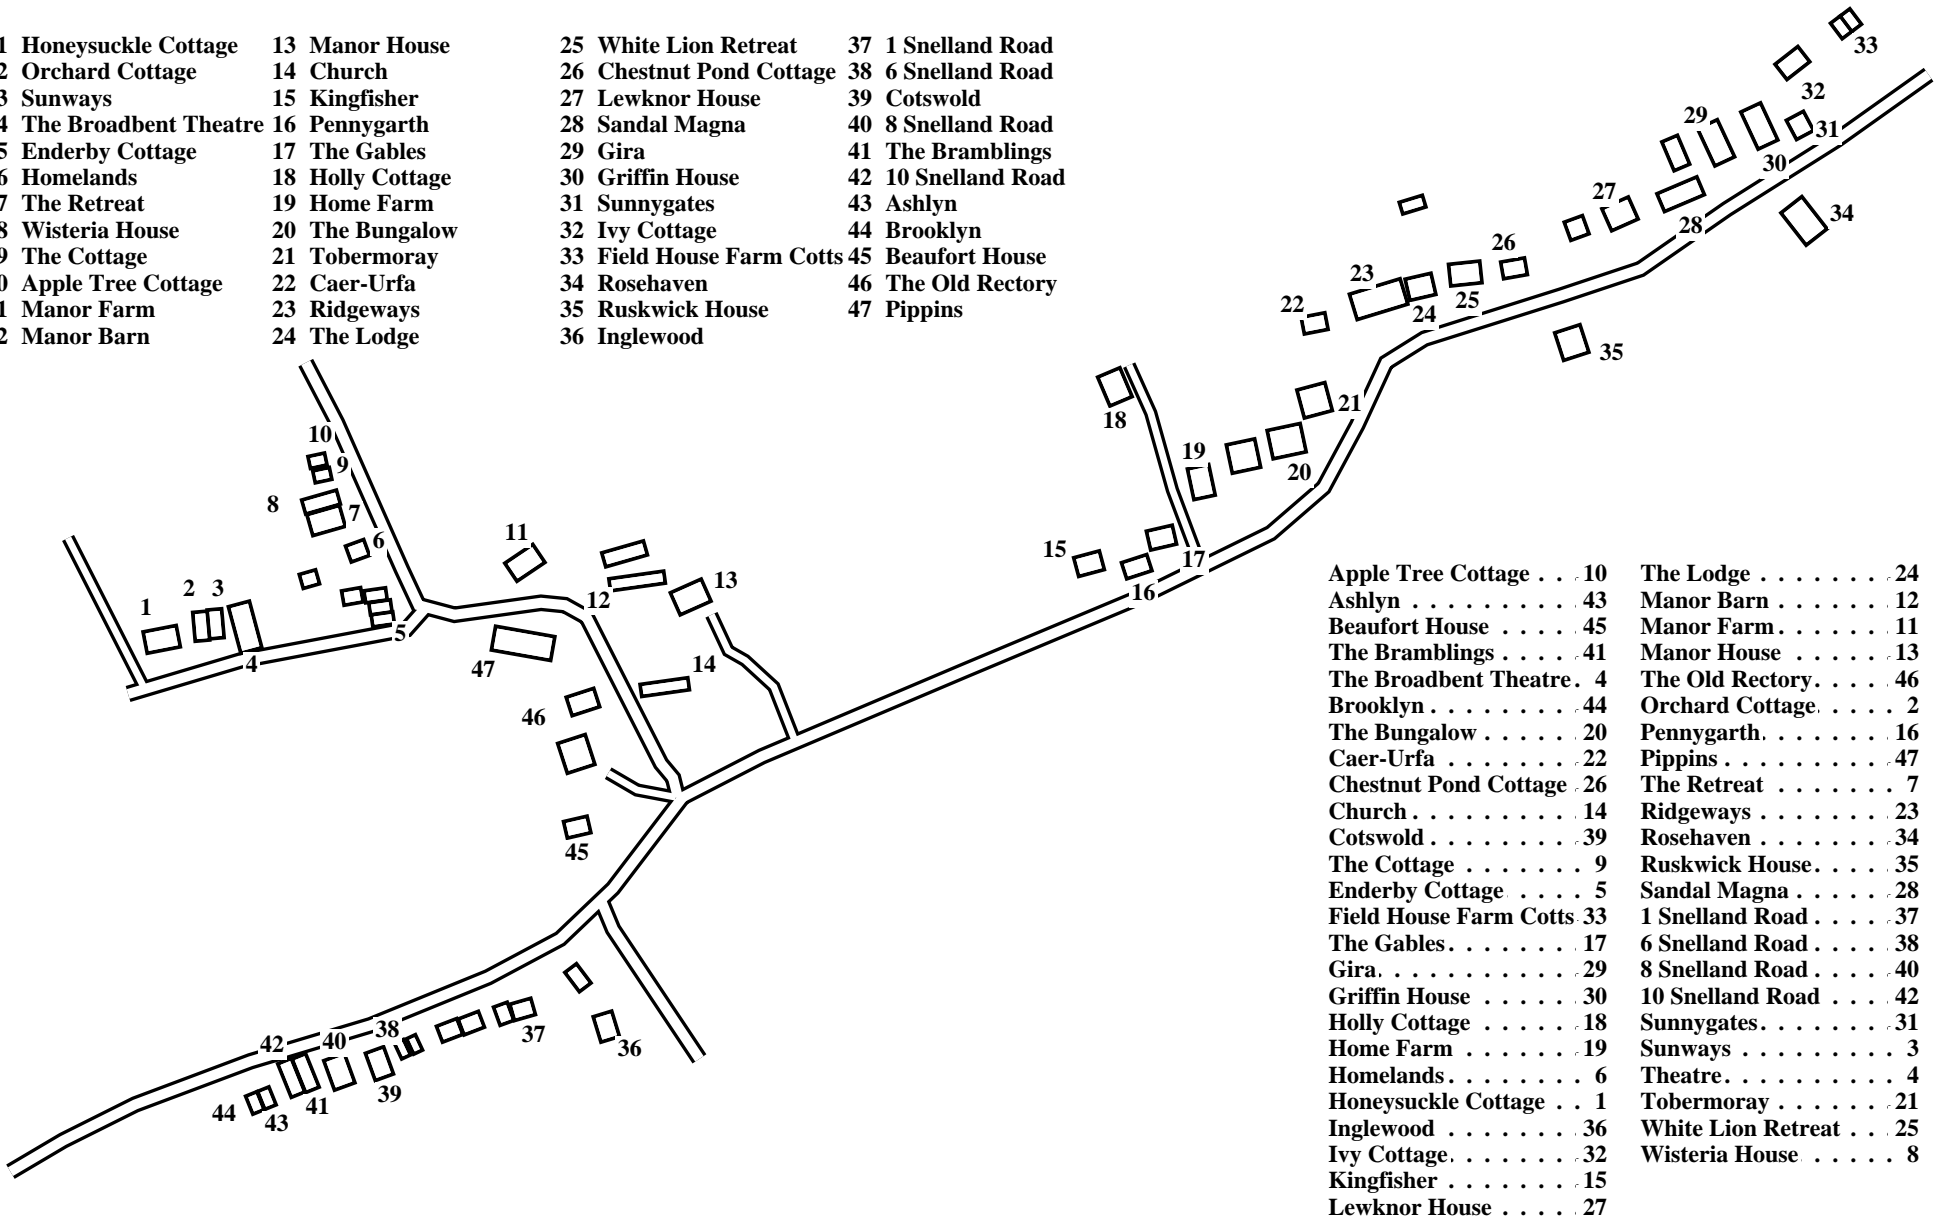

Wickenby

Caution: This map has not yet been checked by residents.
There may be errors and omissions.

- | | | | |
|-------------------------|------------------|--------------------------|---------------------|
| 1 Honeysuckle Cottage | 13 Manor House | 25 White Lion Retreat | 37 1 Snelland Road |
| 2 Orchard Cottage | 14 Church | 26 Chestnut Pond Cottage | 38 6 Snelland Road |
| 3 Sunways | 15 Kingfisher | 27 Lewknor House | 39 Cotswold |
| 4 The Broadbent Theatre | 16 Pennygarth | 28 Sandal Magna | 40 8 Snelland Road |
| 5 Enderby Cottage | 17 The Gables | 29 Gira | 41 The Bramblings |
| 6 Homelands | 18 Holly Cottage | 30 Griffin House | 42 10 Snelland Road |
| 7 The Retreat | 19 Home Farm | 31 SunnYGates | 43 Ashlyn |
| 8 Wisteria House | 20 The Bungalow | 32 Ivy Cottage | 44 Brooklyn |
| 9 The Cottage | 21 Tobermoray | 33 Field House Farm Cott | 45 Beaufort House |
| 10 Apple Tree Cottage | 22 Caer-Urfa | 34 Rosehaven | 46 The Old Rectory |
| 11 Manor Farm | 23 Ridgeways | 35 Ruskwick House | 47 Pippins |
| 12 Manor Barn | 24 The Lodge | 36 Inglewood | |