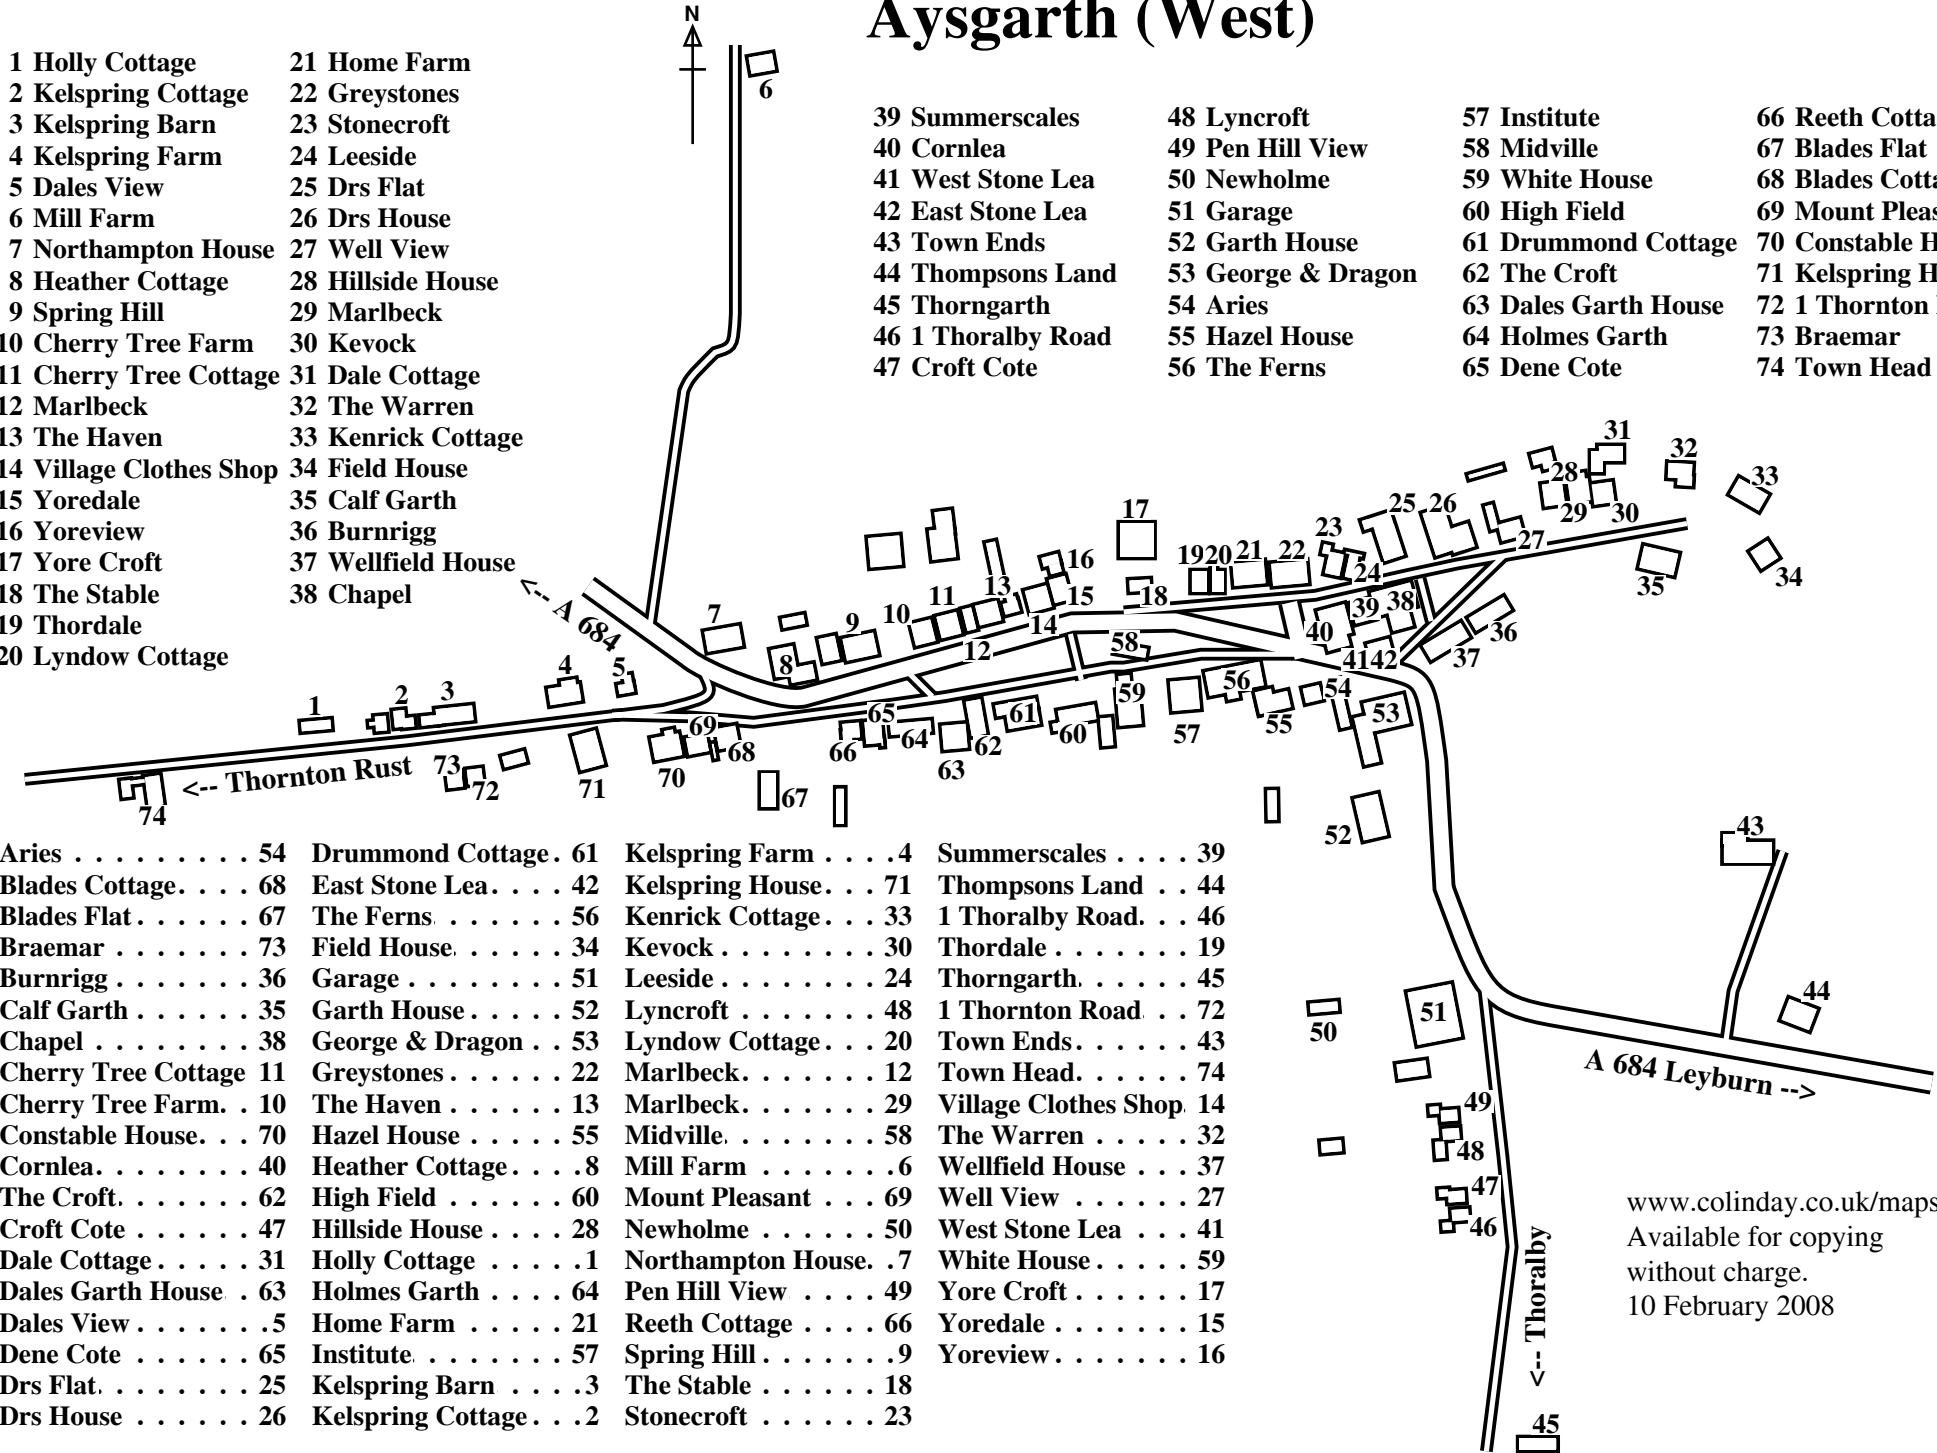

Aysgarth (West)

- 1 Holly Cottage
- 2 Kelspring Cottage
- 3 Kelspring Barn
- 4 Kelspring Farm
- 5 Dales View
- 6 Mill Farm
- 7 Northampton House
- 8 Heather Cottage
- 9 Spring Hill
- 10 Cherry Tree Farm
- 11 Cherry Tree Cottage
- 12 Marlbeck
- 13 The Haven
- 14 Village Clothes Shop
- 15 Yoredale
- 16 Yoreview
- 17 Yore Croft
- 18 The Stable
- 19 Thordale
- 20 Lyndow Cottage
- 21 Home Farm
- 22 Greystones
- 23 Stonecroft
- 24 Leaside
- 25 Drs Flat
- 26 Drs House
- 27 Well View
- 28 Hillside House
- 29 Marlbeck
- 30 Kevock
- 31 Dale Cottage
- 32 The Warren
- 33 Kenrick Cottage
- 34 Field House
- 35 Calf Garth
- 36 Burnrigg
- 37 Wellfield House
- 38 Chapel

- 39 Summerscales
- 40 Cornlea
- 41 West Stone Lea
- 42 East Stone Lea
- 43 Town Ends
- 44 Thompsons Land
- 45 Thorngarth
- 46 1 Thorlby Road
- 47 Croft Cote
- 48 Lyncroft
- 49 Pen Hill View
- 50 Newholme
- 51 Garage
- 52 Garth House
- 53 George & Dragon
- 54 Aries
- 55 Hazel House
- 56 The Ferns
- 57 Institute
- 58 Midville
- 59 White House
- 60 High Field
- 61 Drummond Cottage
- 62 The Croft
- 63 Dales Garth House
- 64 Holmes Garth
- 65 Dene Cote
- 66 Reeth Cottage
- 67 Blades Flat
- 68 Blades Cottage
- 69 Mount Pleasant
- 70 Constable House
- 71 Kelspring House
- 72 1 Thornton Road
- 73 Braemar
- 74 Town Head