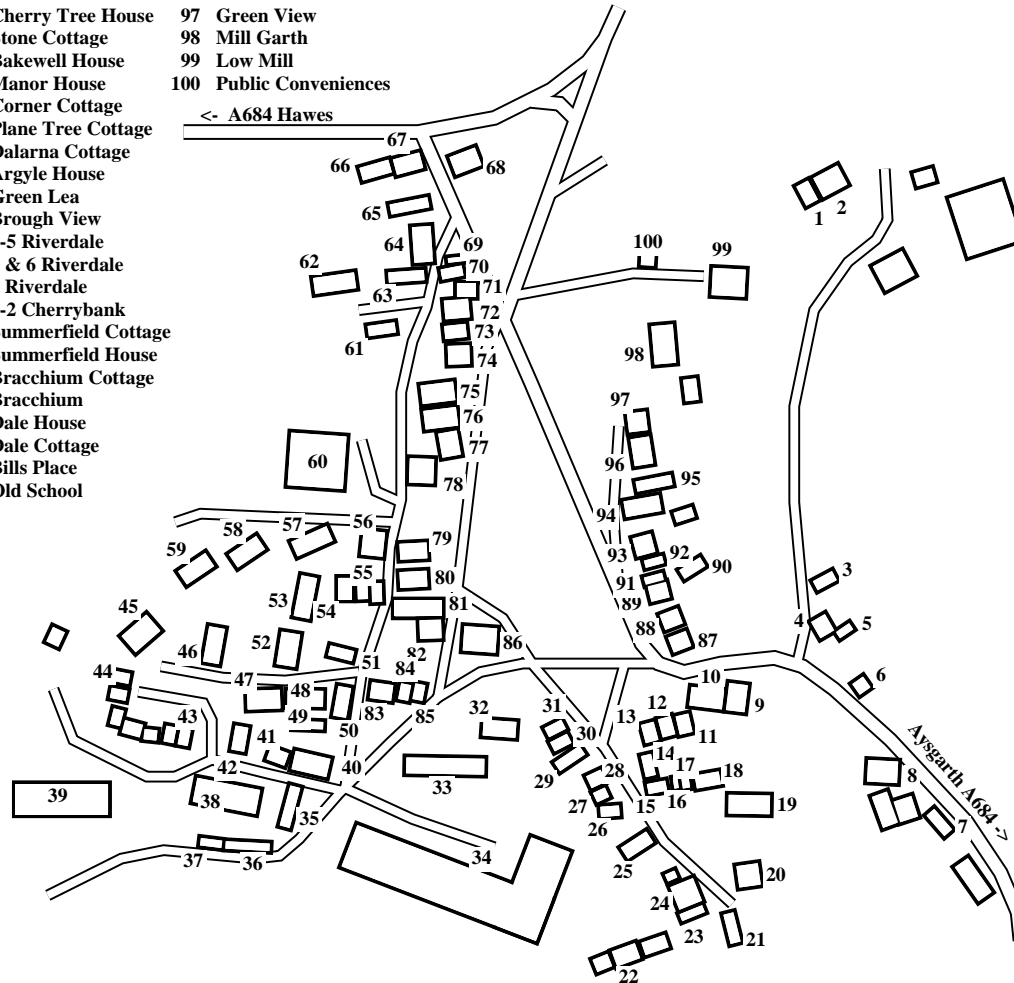

Bainbridge (South)

- 1 Cravenholme Cottage
- 2 Cravenholme
- 3 Brough Cottage
- 4 Bain View
- 5 Bain View Cottage
- 6 Broughside
- 7 Brough House
- 8 Bridge Garage
- 9 Bridge End
- 10 Bridge House
- 11 Pinfold Cottage
- 12 Fellview Cottage
- 13 Village View
- 14 Old Dame School
- 15 Newkin House
- 16 Lion Cottage
- 17 South View
- 18 Swiss Cottage
- 19 High Mill House
- 20 Unicorn House
- 21 Ivy Cottage
- 22 Bain House
- 23 Chesford Cottage
- 24 Riverside Cottage
- 25 Beech House
- 26 Hazel's Roost
- 27 Cornmill Tea Room
- 28 Mill Top
- 29 Millcroft
- 30 The Chapel
- 31 Chapel End
- 32 Hall Garth
- 33 The Old Hall
- 34 Sycamore Hall
- 35 1-5 Scott Hill
- 36 21 Scott Hill
- 37 19 Scott Hill
- 38 7-17 Scott Hill
- 39 Yoredale
- 40 Village Hall
- 41 Anvil Barn
- 42 1-2 Scott House
- 43 2 Scott Hill
- 44 14 Scott Hill
- 45 Alder Lea
- 46 Stoney Raise
- 47 Burnbrae
- 48 Stonegarth
- 49 Laygate House
- 50 Syke Cottage
- 51 Dale Cottage
- 52 Dale Garth
- 53 Petmar
- 54 3 High Row
- 55 1 High Row
- 56 Methodist Chapel
- 57 Low Syke
- 58 Langholm
- 59 Bridget Garth
- 60 Primary School
- 61 Syke House
- 62 Long Garth
- 63 Lilac Cottage
- 64 Wharton House
- 65 Cherry Tree House
- 66 Stone Cottage
- 67 Bakewell House
- 68 Manor House
- 69 Corner Cottage
- 70 Plane Tree Cottage
- 71 Dalarna Cottage
- 72 Argyle House
- 73 Green Lea
- 74 Brough View
- 75 3-5 Riverdale
- 76 2 & 6 Riverdale
- 77 1 Riverdale
- 78 1-2 Cherrybank
- 79 Summerfield Cottage
- 80 Summerfield House
- 81 Bracchium Cottage
- 82 Bracchium
- 83 Dale House
- 84 Dale Cottage
- 85 Bills Place
- 86 Old School
- 87 Bridge Cottage
- 88 Riverside House
- 89 West View
- 90 River View Cottage
- 91 West View Cottage
- 92 Kearton Cottage
- 93 Coatie
- 94 Baincote
- 95 Old Post Office
- 96 Stocks House
- 97 Green View
- 98 Mill Garth
- 99 Low Mill
- 100 Public Conveniences