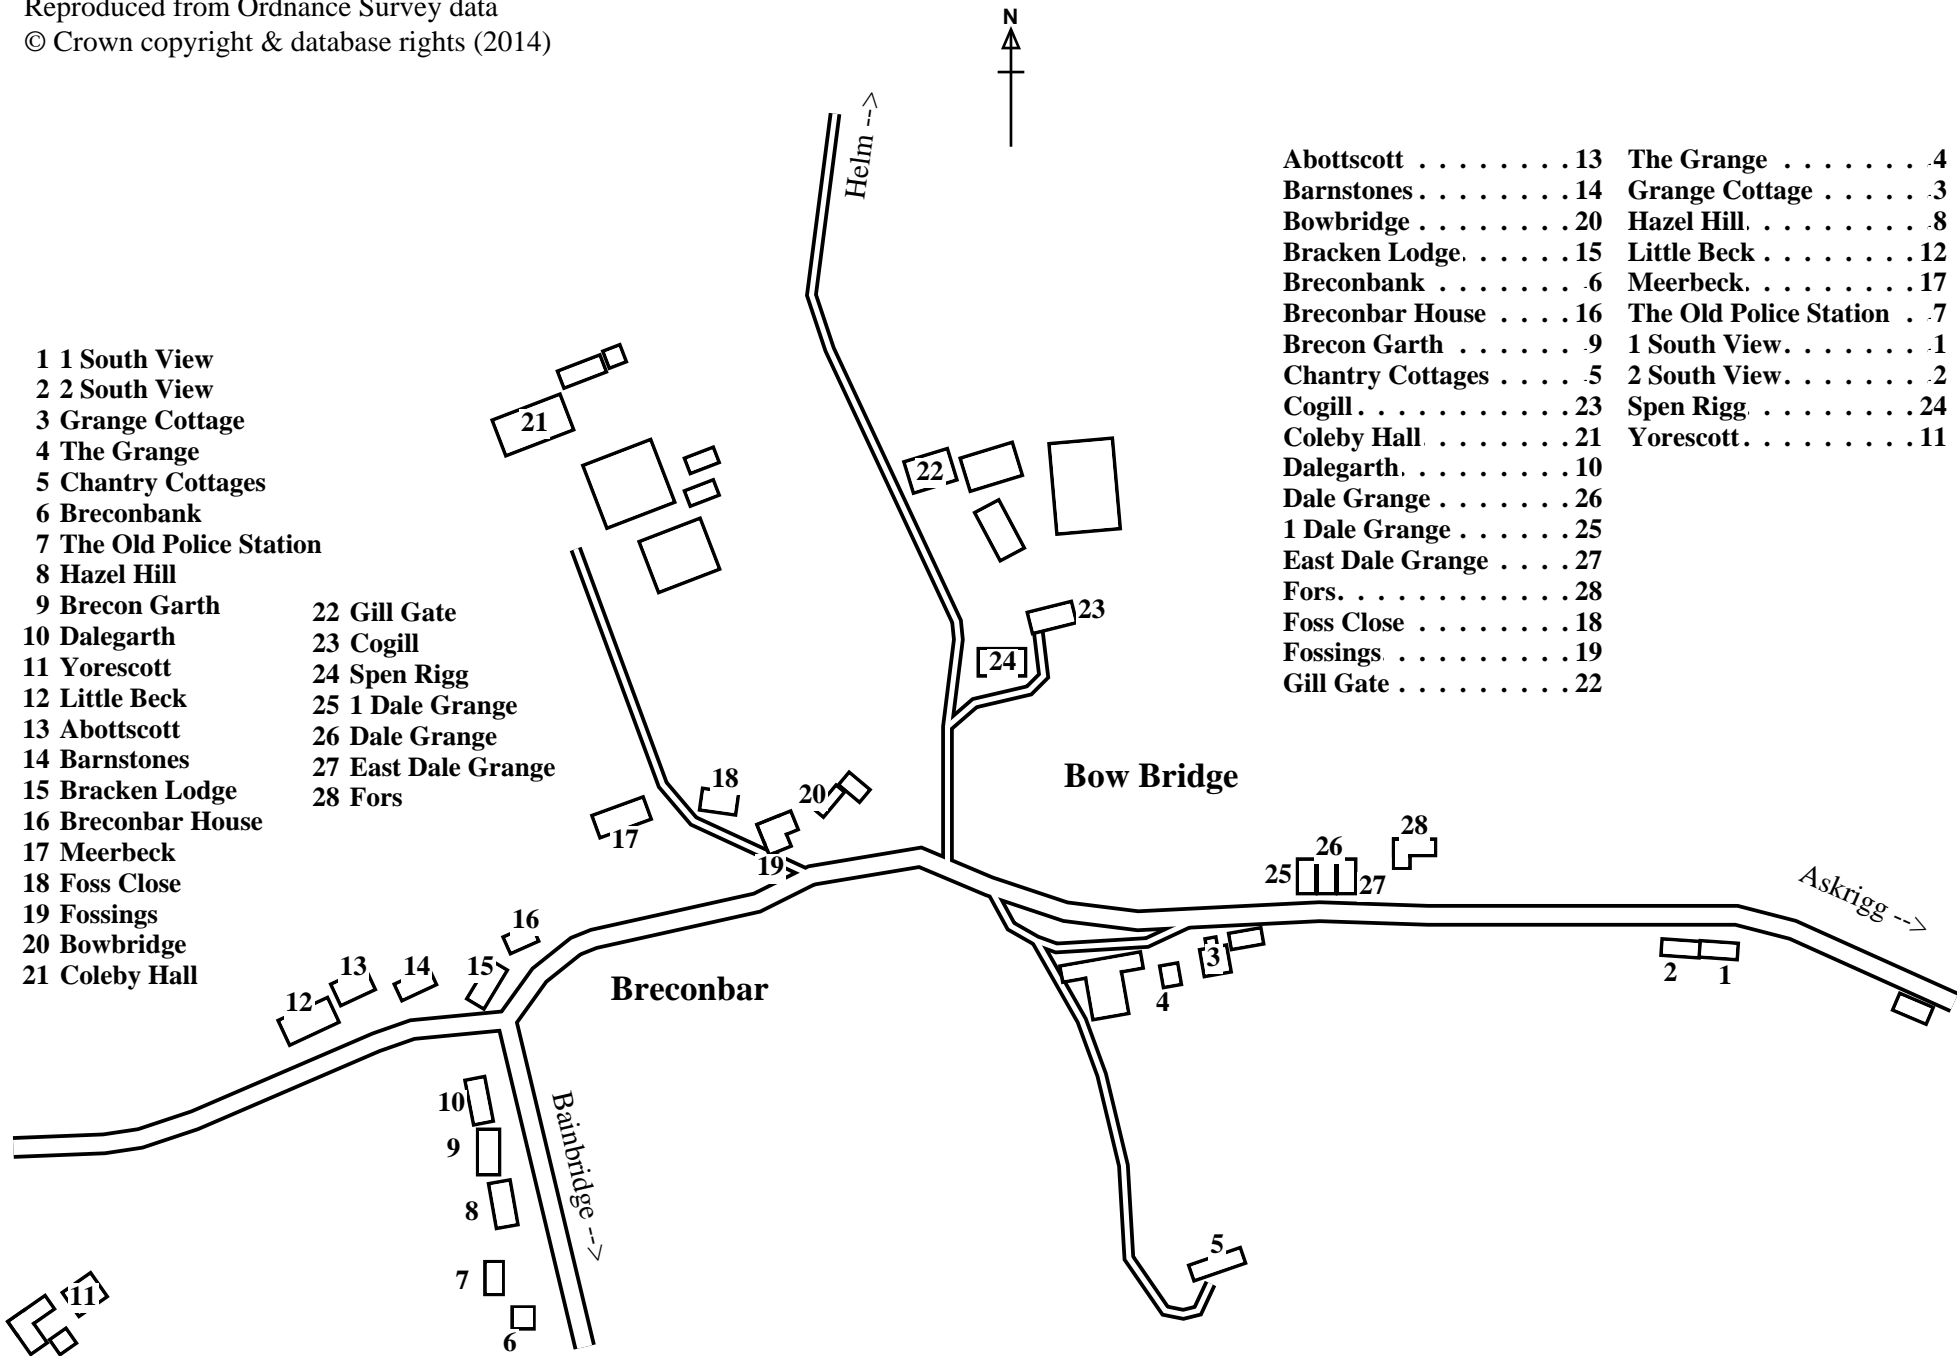

Breconbar / Bow Bridge

- 1 1 South View
- 2 2 South View
- 3 Grange Cottage
- 4 The Grange
- 5 Chantry Cottages
- 6 Breconbank
- 7 The Old Police Station
- 8 Hazel Hill
- 9 Brecon Garth
- 10 Dalegarth
- 11 Yorescott
- 12 Little Beck
- 13 Abottscott
- 14 Barnstones
- 15 Bracken Lodge
- 16 Breconbar House
- 17 Meerbeck
- 18 Foss Close
- 19 Fossings
- 20 Bowbridge
- 21 Coleby Hall

- 22 Gill Gate
- 23 Cogill
- 24 Spen Rigg
- 25 1 Dale Grange
- 26 Dale Grange
- 27 East Dale Grange
- 28 Fors

- Abottscott 13
- Barnstones 14
- Bowbridge 20
- Bracken Lodge. 15
- Breconbank 6
- Breconbar House 16
- Brecon Garth 9
- Chantry Cottages 5
- Cogill 23
- Coleby Hall 21
- Dalegarth. 10
- Dale Grange 26
- 1 Dale Grange 25
- East Dale Grange 27
- Fors. 28
- Foss Close 18
- Fossings 19
- Gill Gate 22
- The Grange 4
- Grange Cottage 3
- Hazel Hill. 8
- Little Beck 12
- Meerbeck. 17
- The Old Police Station . 7
- 1 South View. 1
- 2 South View. 2
- Spen Rigg 24
- Yorescott. 11