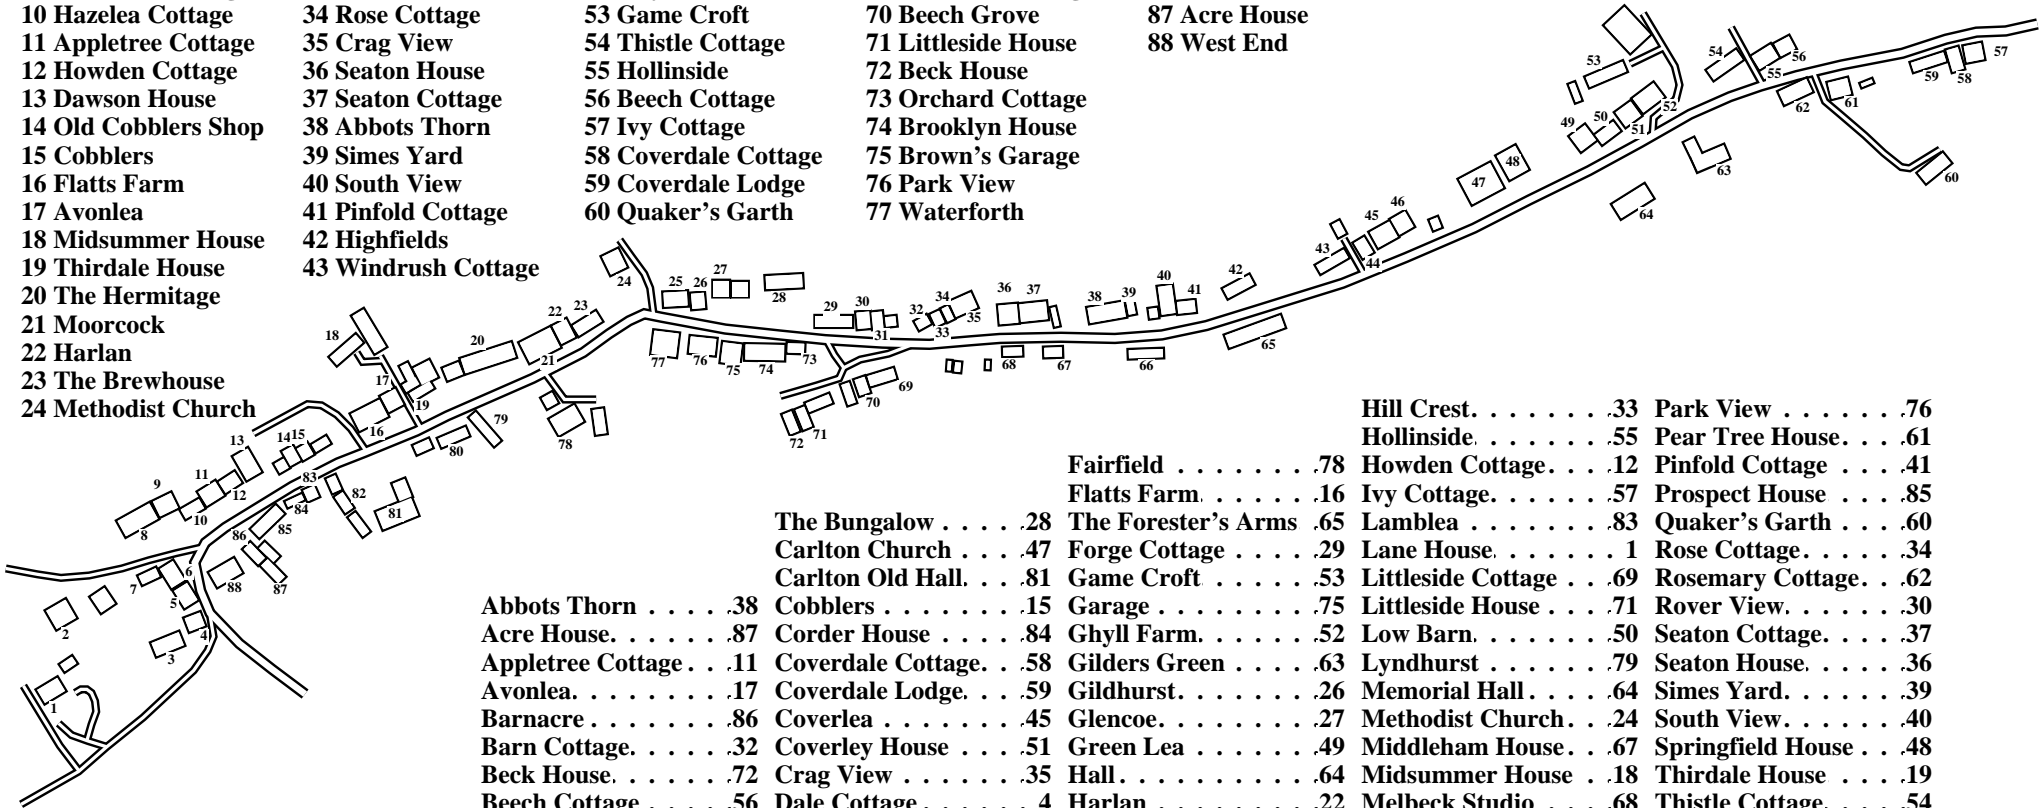

Carlton in Coverdale

- | | | | | |
|----------------------|---------------------|----------------------|------------------------|---------------------|
| 1 Lane House | 25 Old Post Office | 44 Hayden Carr | 61 Pear Tree House | 78 Fairfield |
| 2 Town Head Farm | 26 Gildhurst | 45 Coverlea | 62 Rosemary Cottage | 79 Lyndhurst |
| 3 Heathlands | 27 Glencoe | 46 Dale View | 63 Gilders Green | 80 The Mount |
| 4 Dale Cottage | 28 The Bungalow | 47 Carlton Church | 64 Memorial Hall | 81 Carlton Old Hall |
| 5 Bidstone Cottage | 29 Forge Cottage | 48 Springfield House | 65 The Forester's Arms | 82 Old Hall Byre |
| 6 East View | 30 Rover View | 49 Green Lea | 66 Winterburn House | 83 Lamblea |
| 7 High Barn | 31 Brookside | 50 Low Barn | 67 Middleham House | 84 Corder House |
| 8 Elm Tree House | 32 Barn Cottage | 51 Coverley House | 68 Melbeck Studio | 85 Prospect House |
| 9 Elm Tree Cottage | 33 Hill Crest | 52 Ghyll Farm | 69 Littleaside Cottage | 86 Barnacre |
| 10 Hazelea Cottage | 34 Rose Cottage | 53 Game Croft | 70 Beech Grove | 87 Acre House |
| 11 Appletree Cottage | 35 Crag View | 54 Thistle Cottage | 71 Littleaside House | 88 West End |
| 12 Howden Cottage | 36 Seaton House | 55 Hollinside | 72 Beck House | |
| 13 Dawson House | 37 Seaton Cottage | 56 Beech Cottage | 73 Orchard Cottage | |
| 14 Old Cobblers Shop | 38 Abbots Thorn | 57 Ivy Cottage | 74 Brooklyn House | |
| 15 Cobblers | 39 Simes Yard | 58 Coverdale Cottage | 75 Brown's Garage | |
| 16 Flatts Farm | 40 South View | 59 Coverdale Lodge | 76 Park View | |
| 17 Avonlea | 41 Pinfold Cottage | 60 Quaker's Garth | 77 Waterforth | |
| 18 Midsummer House | 42 Highfields | | | |
| 19 Thirsdale House | 43 Windrush Cottage | | | |
| 20 The Hermitage | | | | |
| 21 Moorcock | | | | |
| 22 Harlan | | | | |
| 23 The Brewhouse | | | | |
| 24 Methodist Church | | | | |