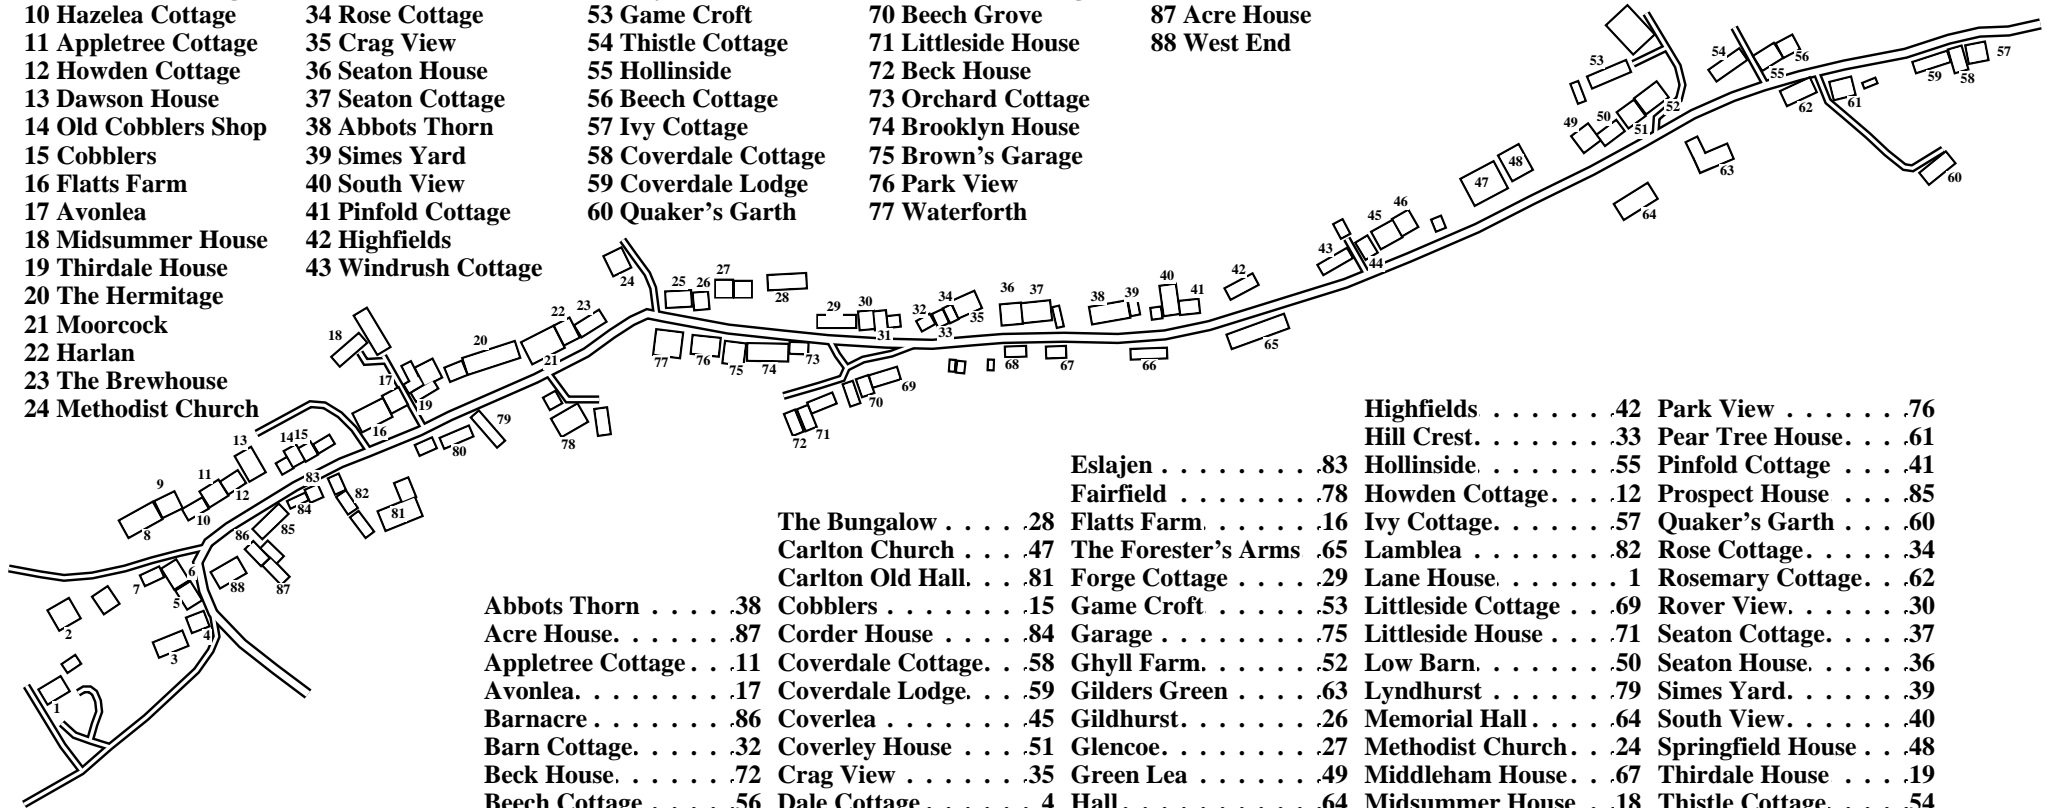

# Carlton in Coverdale

- 1 Lane House
- 2 Town Head Farm
- 3 Heathlands
- 4 Dale Cottage
- 5 Bidstone Cottage
- 6 East View
- 7 High Barn
- 8 Elm Tree House
- 9 Elm Tree Cottage
- 10 Hazelea Cottage
- 11 Appletree Cottage
- 12 Howden Cottage
- 13 Dawson House
- 14 Old Cobblers Shop
- 15 Cobblers
- 16 Flatts Farm
- 17 Avonlea
- 18 Midsummer House
- 19 Thirsdale House
- 20 The Hermitage
- 21 Moorcock
- 22 Harlan
- 23 The Brewhouse
- 24 Methodist Church
- 25 Old Post Office
- 26 Gildhurst
- 27 Glencoe
- 28 The Bungalow
- 29 Forge Cottage
- 30 Rover View
- 31 Brookside
- 32 Barn Cottage
- 33 Hill Crest
- 34 Rose Cottage
- 35 Crag View
- 36 Seaton House
- 37 Seaton Cottage
- 38 Abbots Thorn
- 39 Simes Yard
- 40 South View
- 41 Pinfold Cottage
- 42 Highfields
- 43 Windrush Cottage
- 44 Hayden Carr
- 45 Coverlea
- 46 Dale View
- 47 Carlton Church
- 48 Springfield House
- 49 Green Lea
- 50 Low Barn
- 51 Coverley House
- 52 Ghyll Farm
- 53 Game Croft
- 54 Thistle Cottage
- 55 Hollinside
- 56 Beech Cottage
- 57 Ivy Cottage
- 58 Coverdale Cottage
- 59 Coverdale Lodge
- 60 Quaker's Garth
- 61 Pear Tree House
- 62 Rosemary Cottage
- 63 Gilders Green
- 64 Memorial Hall
- 65 The Forester's Arms
- 66 Winterburn House
- 67 Middleham House
- 68 Melbeck Studio
- 69 Little'side Cottage
- 70 Beech Grove
- 71 Little'side House
- 72 Beck House
- 73 Orchard Cottage
- 74 Brooklyn House
- 75 Brown's Garage
- 76 Park View
- 77 Waterforth
- 78 Fairfield
- 79 Lyndhurst
- 80 The Mount
- 81 Carlton Old Hall
- 82 Lamblea
- 83 Eslajen
- 84 Corder House
- 85 Prospect House
- 86 Barnacre
- 87 Acre House
- 88 West End