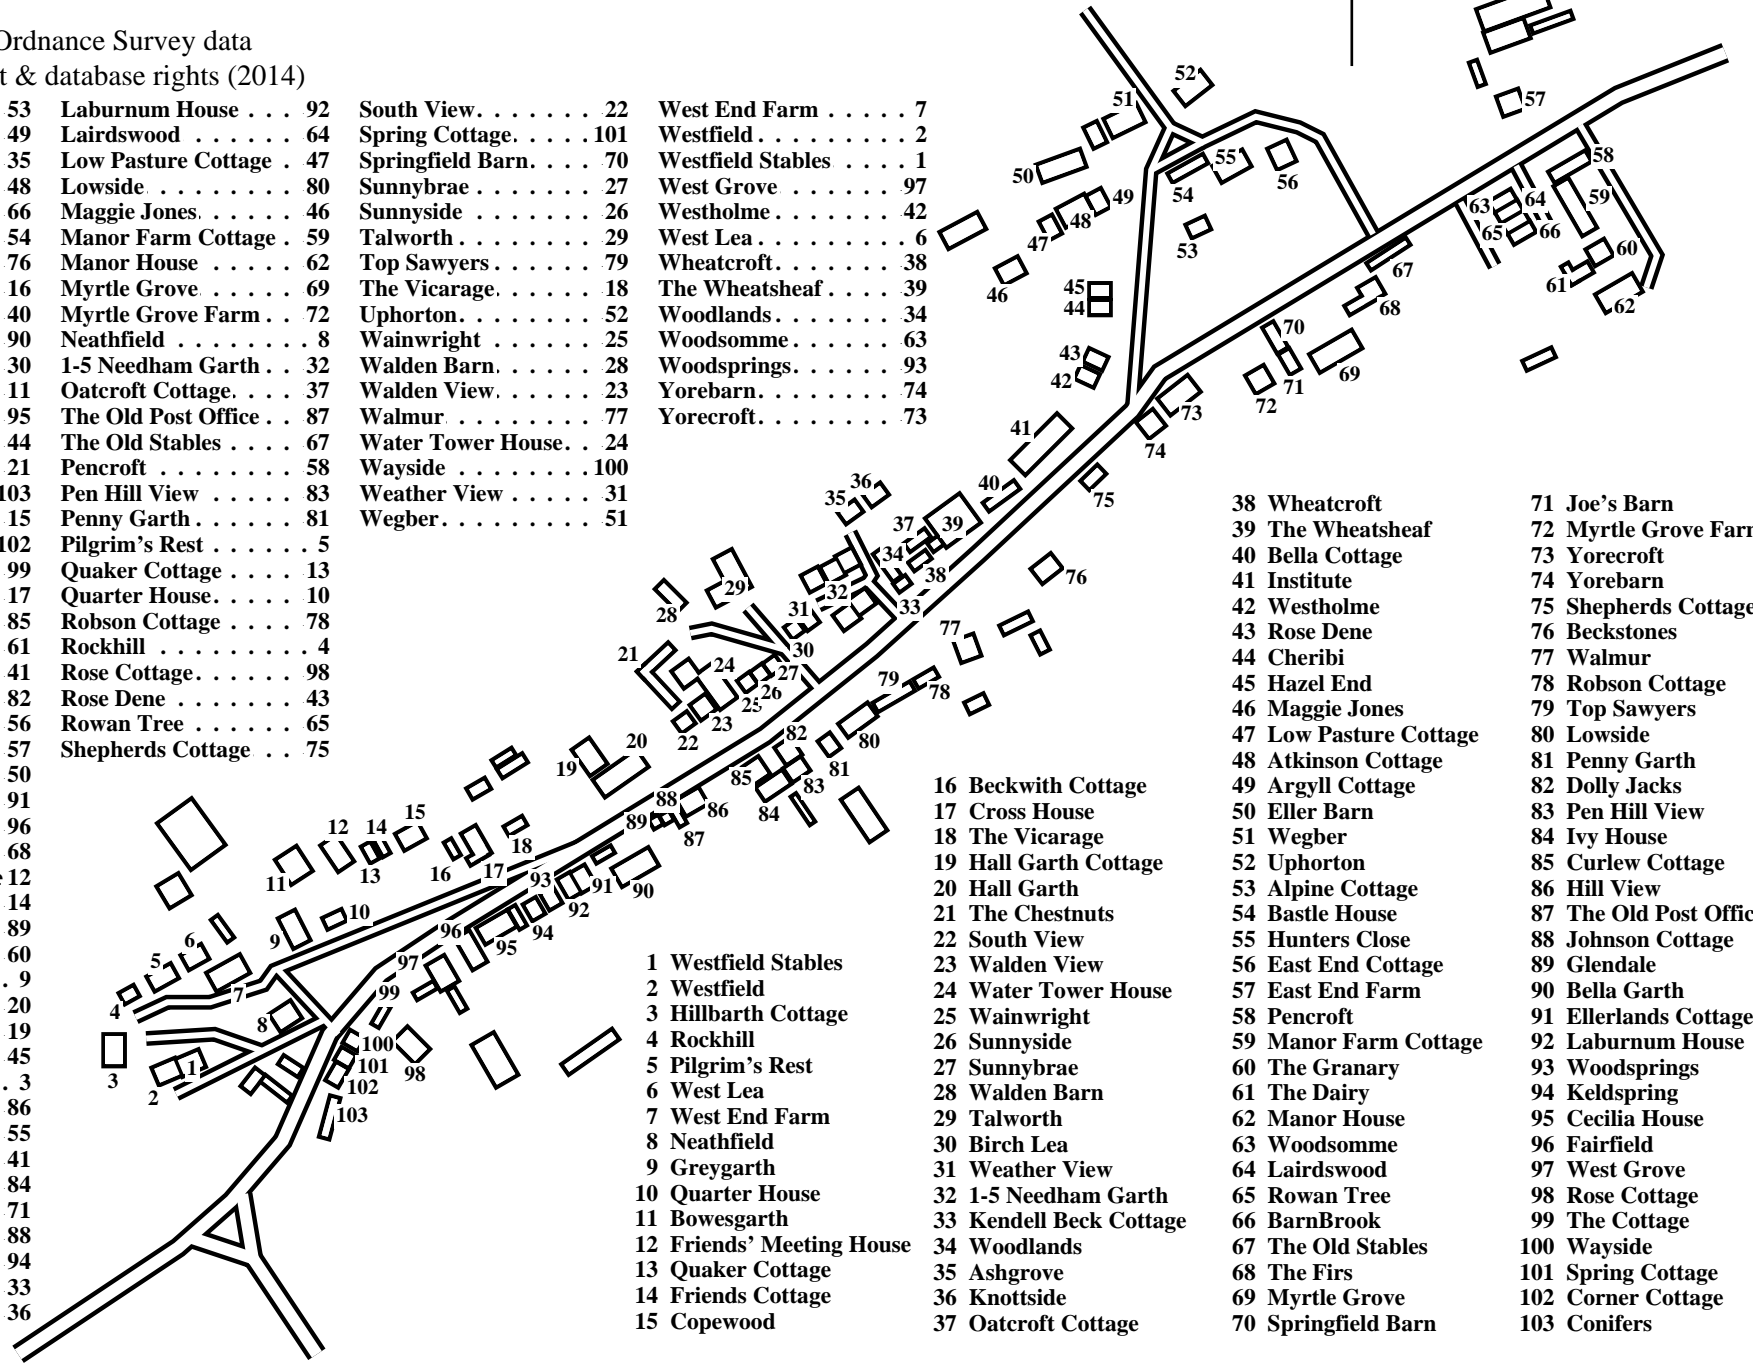

Carperby

- Alpine Cottage. 53
- Argyll Cottage. 49
- Ashgrove. 35
- Atkinson Cottage 48
- BarnBrook. 66
- Bastle House. 54
- Beckstones. 76
- Beckwith Cottage 16
- Bella Cottage. 40
- Bella Garth. 90
- Birch Lea. 30
- Bowesgarth. 11
- Cecilia House 95
- Cheribi. 44
- The Chestnuts 21
- Conifers 103
- Copewood 15
- Corner Cottage 102
- The Cottage 99
- Cross House 17
- Curlew Cottage 85
- The Dairy 61
- Defibrillator 41
- Dolly Jacks. 82
- East End Cottage 56
- East End Farm 57
- Eller Barn 50
- Ellerlands Cottage. 91
- Fairfield 96
- The Firs 68
- Friends' Meeting House 12
- Friends Cottage 14
- Glendale 89
- The Granary. 60
- Greygarth 9
- Hall Garth 20
- Hall Garth Cottage 19
- Hazel End 45
- Hillbarth Cottage 3
- Hill View 86
- Hunters Close 55
- Institute 41
- Ivy House 84
- Joe's Barn 71
- Johnson Cottage. 88
- Keldspring. 94
- Kendell Beck Cottage. 33
- Knottside. 36
- Laburnum House 92
- Lairdswood 64
- Low Pasture Cottage 47
- Lowside 80
- Maggie Jones. 46
- Manor Farm Cottage 59
- Manor House 62
- Myrtle Grove. 69
- Myrtle Grove Farm. 72
- Neathfield 8
- 1-5 Needham Garth. 32
- Oatcroft Cottage. 37
- The Old Post Office 87
- The Old Stables 67
- Pencroft 58
- Pen Hill View 83
- Penny Garth. 81
- Pilgrim's Rest 5
- Quaker Cottage 13
- Quarter House. 10
- Robson Cottage 78
- Rockhill 4
- Rose Cottage. 98
- Rose Dene 43
- Rowan Tree 65
- Shepherds Cottage 75
- South View. 22
- Spring Cottage. 101
- Springfield Barn. 70
- Sunnybrae 27
- Sunnyside 26
- Talworth 29
- Top Sawyers 79
- The Vicarage. 18
- Uphorton. 52
- Wainwright 25
- Walden Barn. 28
- Walden View. 23
- Walmur 77
- Water Tower House. 24
- Wayside 100
- Weather View 31
- Wegber. 51
- West End Farm 7
- Westfield 2
- Westfield Stables 1
- West Grove 97
- Westholme. 42
- West Lea 6
- Wheatcroft. 38
- The Wheatsheaf 39
- Woodlands 34
- Woodsomme. 63
- Woodsprings. 93
- Yorebarn. 74
- Yorecroft. 73