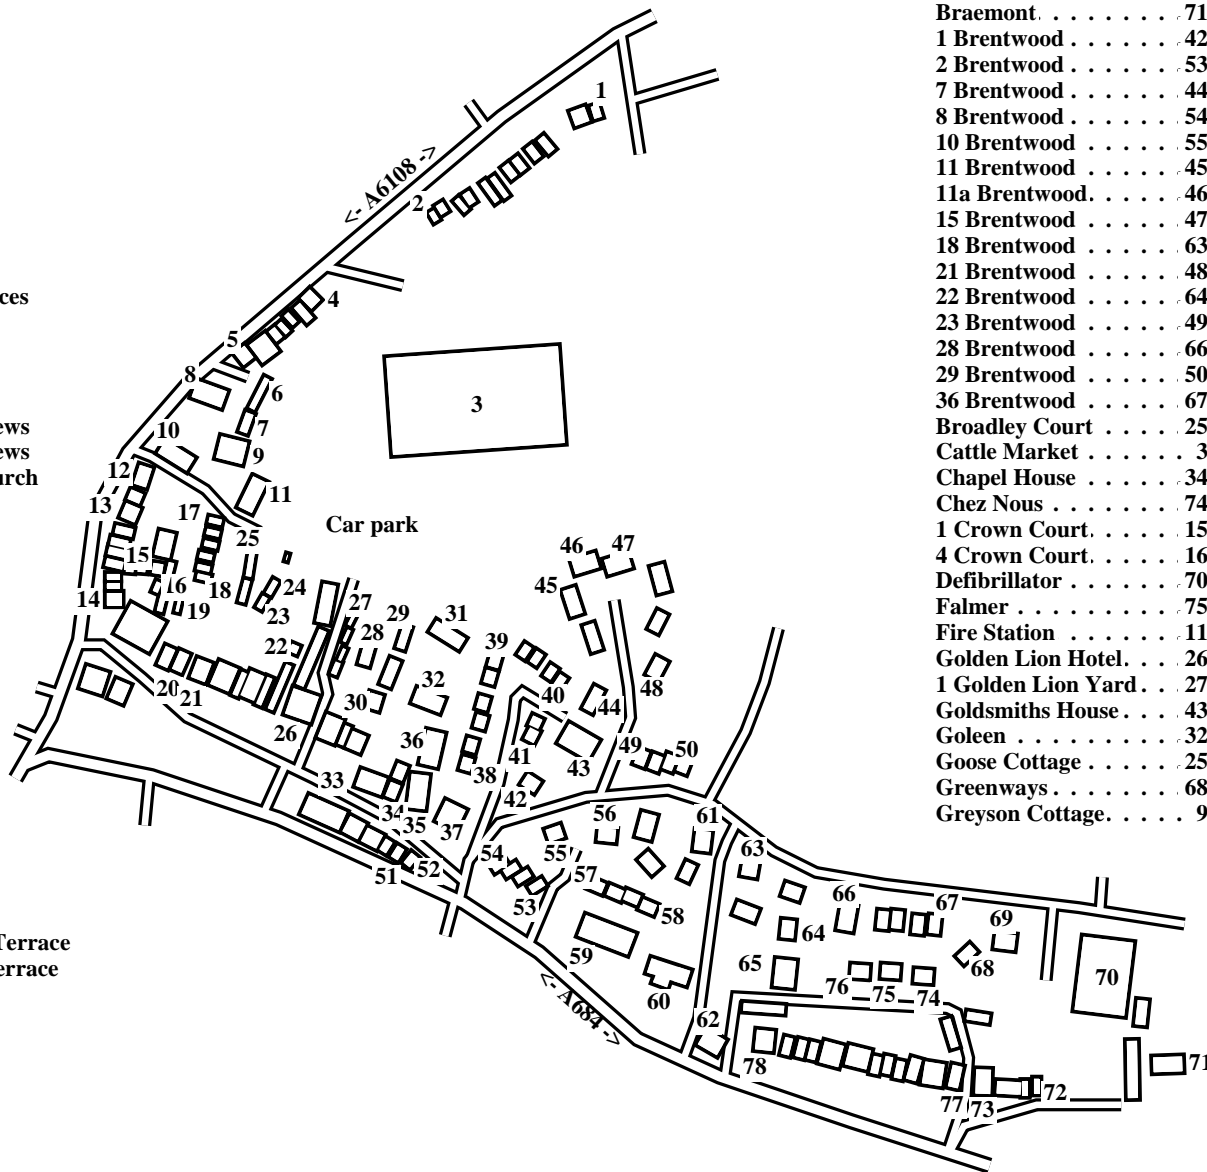

Leyburn (Central)

Caution: This map has not yet been checked by residents.

There may be errors and omissions.

- 1 22 Richmond Road
- 2 11 Richmond Road
- 3 Cattle Market
- 4 8 Richmond Road
- 5 2 Richmond Road
- 6 Ommadawn
- 7 Trevor Cottage
- 8 1 Richmond Road
- 9 Greyson Cottage
- 10 Hall
- 11 Fire Station
- 12 1 High Street
- 13 Police Station
- 14 Newsteads
- 15 1 Crown Court
- 16 4 Crown Court
- 17 6 Kelberdale Terrace
- 18 1 Kelberdale Terrace
- 19 Public Conveniences
- 20 30 Market Place
- 21 Black Swan Hotel
- 22 24a Market Place
- 23 Two Hoots
- 24 Thornley Cottage
- 25 Goose Cottage
- 26 Golden Lion Hotel
- 27 1 Golden Lion Yard
- 28 1 Ivy Farm Cottages
- 29 3 Ivy Farm Cottages
- 30 20A Market Place
- 31 Yoredale House
- 32 Goleen
- 33 York House
- 34 Chapel House
- 35 Methodist Church
- 36 Methodist Church Hall
- 37 Public House
- 38 1 The Nurseries
- 39 6 The Nurseries
- 40 10 The Nurseries
- 41 12 The Nurseries
- 42 1 Brentwood
- 43 Goldsmiths House
- 44 7 Brentwood
- 45 11 Brentwood
- 46 11a Brentwood
- 47 15 Brentwood
- 48 21 Brentwood
- 49 23 Brentwood
- 50 29 Brentwood
- 51 13 Railway Street
- 52 Public Conveniences
- 53 2 Brentwood
- 54 8 Brentwood
- 55 10 Brentwood
- 56 Hills View
- 57 1 St Matthews Mews
- 58 4 St Matthews Mews
- 59 St Matthew's Church
- 60 Oak Tree House
- 61 Strathhaven
- 62 Penridge
- 63 18 Brentwood
- 64 22 Brentwood
- 65 Wilmarith
- 66 28 Brentwood
- 67 36 Brentwood
- 68 Greenways
- 69 Willow Side
- 70 Medical Centre
- 71 Braemont
- 72 4 South View
- 73 1 South View
- 74 Chez Nous
- 75 Falmer
- 76 Moor Edge
- 77 12 St Matthew's Terrace
- 78 1 St Matthew's Terrace