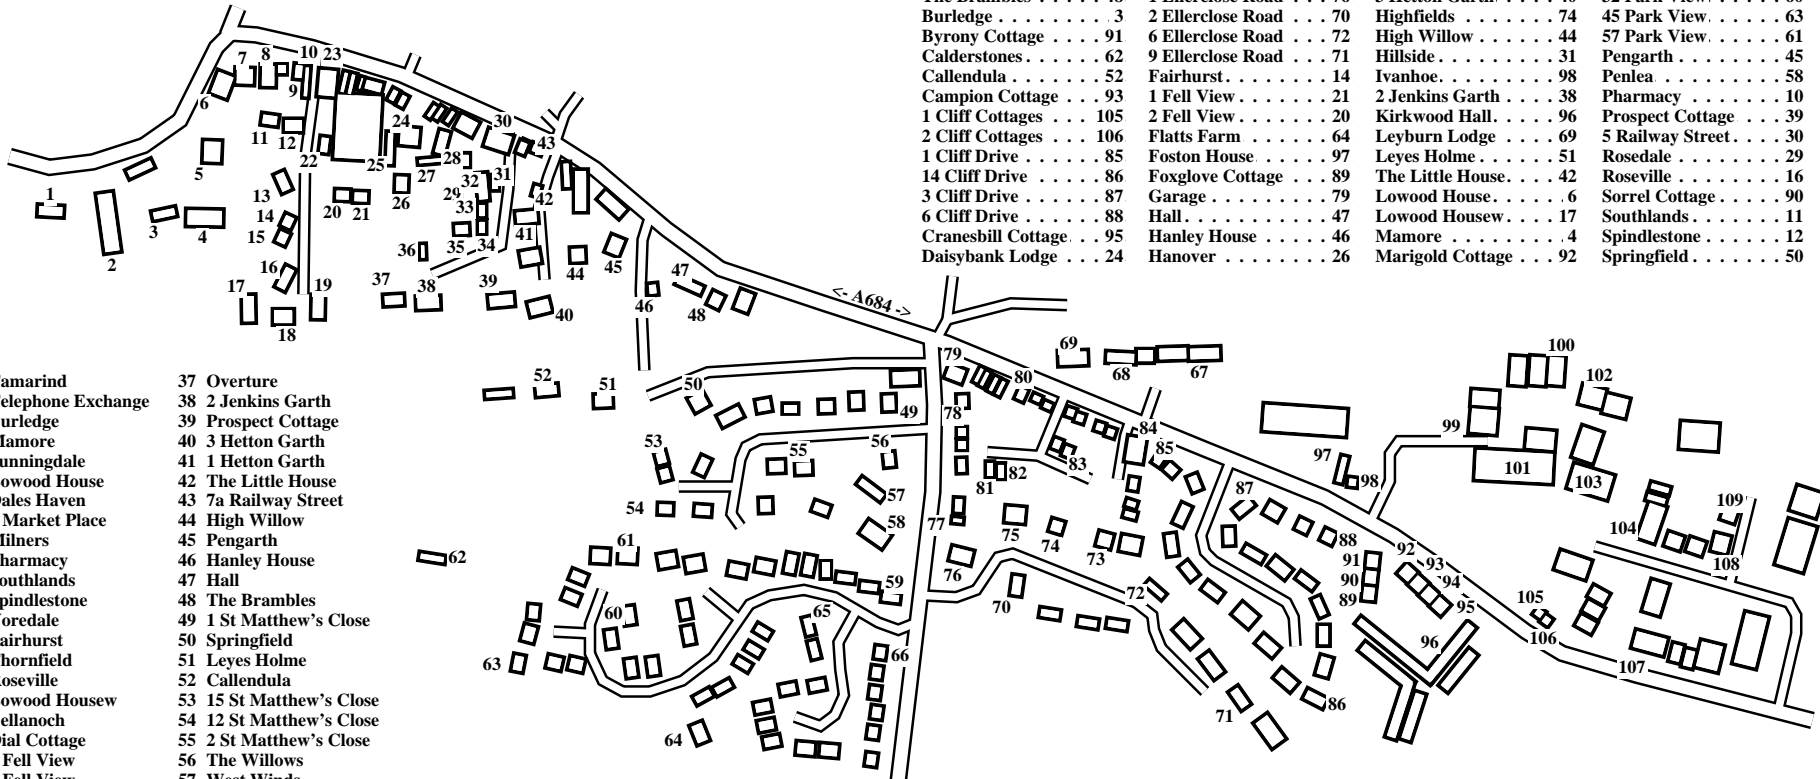

1 Tamarind	37 Overture
2 Telephone Exchange	38 2 Jenkins Garth
3 Burledge	39 Prospect Cottage
4 Mamore	40 3 Hetton Garth
5 Sunningdale	41 1 Hetton Garth
6 Lowood House	42 The Little House
7 Dales Haven	43 7a Railway Street
8 4 Market Place	44 High Willow
9 Milners	45 Pengarth
10 Pharmacy	46 Hanley House
11 Southlands	47 Hall
12 Spindlestone	48 The Brambles
13 Yoredale	49 1 St Matthew's Close
14 Fairhurst	50 Springfield
15 Thornfield	51 Leyes Holme
16 Roseville	52 Callendula
17 Lowood Housew	53 15 St Matthew's Close
18 Bellanoeh	54 12 St Matthew's Close
19 Dial Cottage	55 2 St Matthew's Close
20 2 Fell View	56 The Willows
21 1 Fell View	57 West Winds
22 The Stables	58 Penlea
23 Barclays Bank	59 2 Park View
24 Daisybank Lodge	60 32 Park View
25 Hanover Cottage	61 57 Park View
26 Hanover	62 Calderstones
27 Dale Cottage	63 45 Park View
28 Dale View	64 Flatts Farm
29 Rosedale	65 29 Park View
30 5 Railway Street	66 1 Park View
31 Hillside	67 Station
32 Hetton Court	68 Station House
33 Stonedale	69 Leyburn Lodge
34 Yoredale	70 2 Ellerclose Road
35 Daleside	71 9 Ellerclose Road
36 The Hayloft	72 6 Ellerclose Road