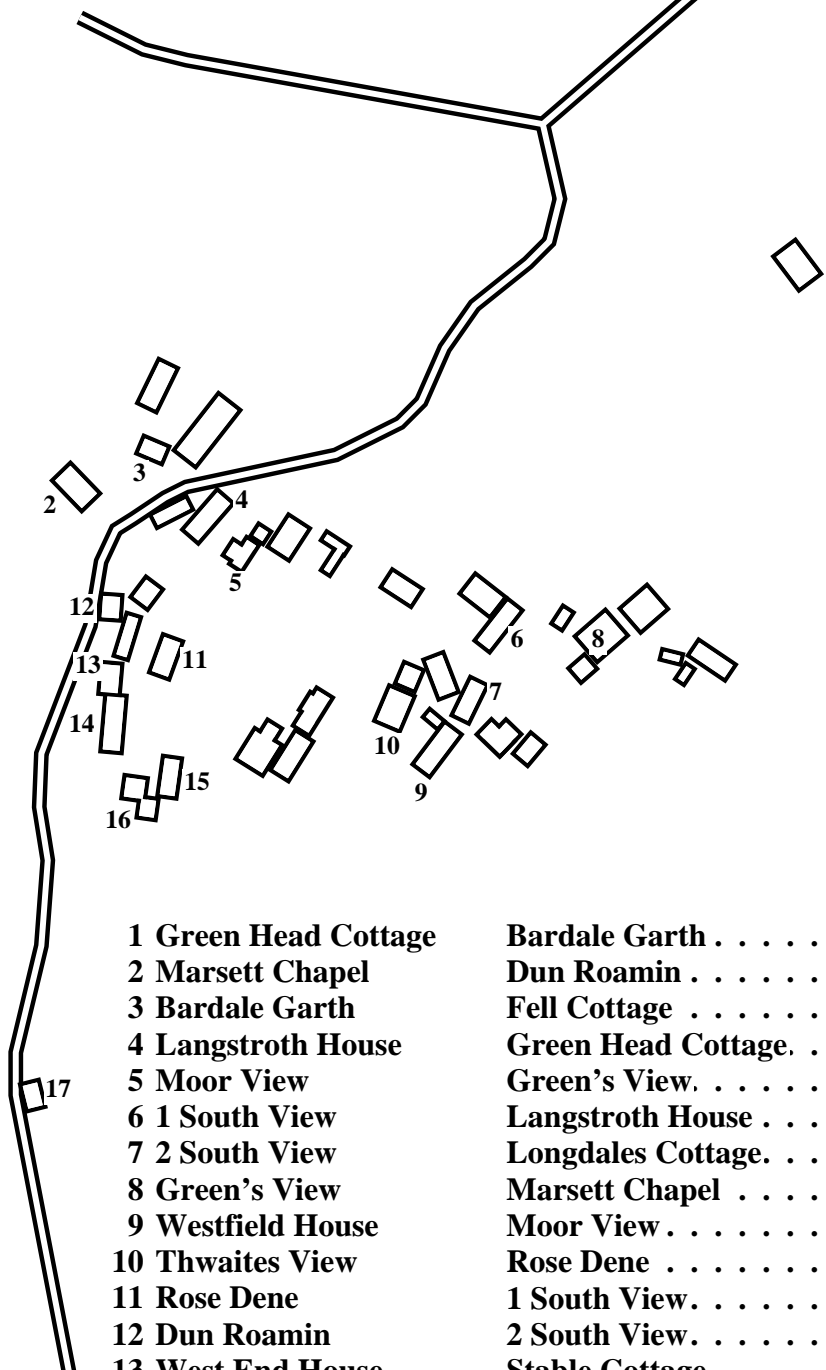

www.colinday.co.uk/maps  
 Available for copying without charge  
 11 February 2008  
 Reproduced from Ordnance Survey data  
 © Crown copyright & database rights (2014)

# Marsett

- |                             |                                     |
|-----------------------------|-------------------------------------|
| <b>1 Green Head Cottage</b> | <b>Bardale Garth . . . . . 3</b>    |
| <b>2 Marsett Chapel</b>     | <b>Dun Roamin . . . . . 12</b>      |
| <b>3 Bardale Garth</b>      | <b>Fell Cottage . . . . . 15</b>    |
| <b>4 Langstroth House</b>   | <b>Green Head Cottage. . . . 1</b>  |
| <b>5 Moor View</b>          | <b>Green's View. . . . . 8</b>      |
| <b>6 1 South View</b>       | <b>Langstroth House . . . . . 4</b> |
| <b>7 2 South View</b>       | <b>Longdales Cottage. . . . 17</b>  |
| <b>8 Green's View</b>       | <b>Marsett Chapel . . . . . 2</b>   |
| <b>9 Westfield House</b>    | <b>Moor View . . . . . 5</b>        |
| <b>10 Thwaites View</b>     | <b>Rose Dene . . . . . 11</b>       |
| <b>11 Rose Dene</b>         | <b>1 South View. . . . . 6</b>      |
| <b>12 Dun Roamin</b>        | <b>2 South View. . . . . 7</b>      |
| <b>13 West End House</b>    | <b>Stable Cottage . . . . . 16</b>  |
| <b>14 West End Cottage</b>  | <b>Thwaites View . . . . . 10</b>   |
| <b>15 Fell Cottage</b>      | <b>West End Cottage . . . . 14</b>  |
| <b>16 Stable Cottage</b>    | <b>West End House . . . . . 13</b>  |
| <b>17 Longdales Cottage</b> | <b>Westfield House . . . . . 9</b>  |