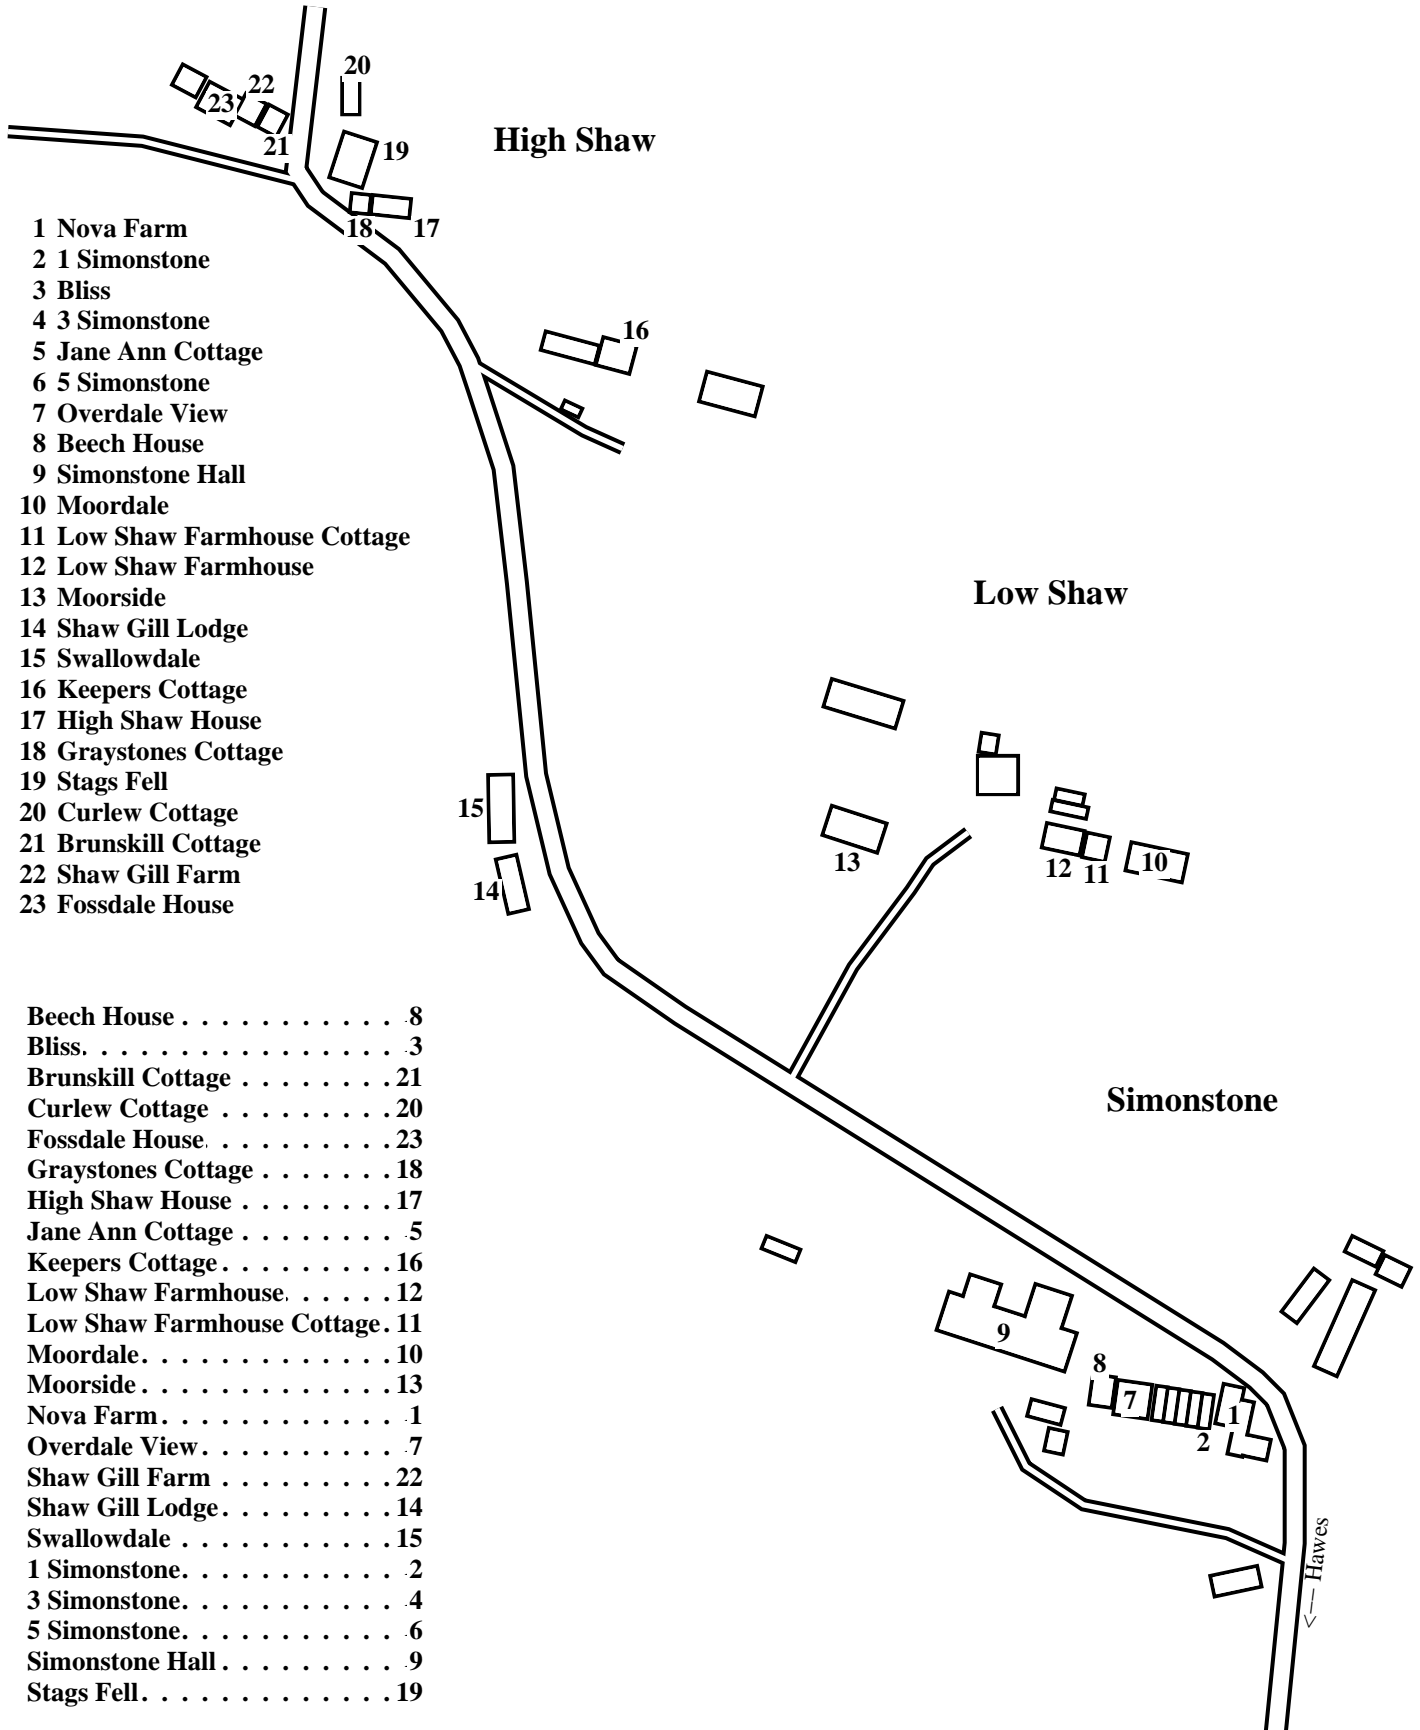

# Simonstone / High Shaw

- 1 Nova Farm
- 2 1 Simonstone
- 3 Bliss
- 4 3 Simonstone
- 5 Jane Ann Cottage
- 6 5 Simonstone
- 7 Overdale View
- 8 Beech House
- 9 Simonstone Hall
- 10 Moordale
- 11 Low Shaw Farmhouse Cottage
- 12 Low Shaw Farmhouse
- 13 Moorside
- 14 Shaw Gill Lodge
- 15 Swallowdale
- 16 Keepers Cottage
- 17 High Shaw House
- 18 Graystones Cottage
- 19 Stags Fell
- 20 Curlew Cottage
- 21 Brunskill Cottage
- 22 Shaw Gill Farm
- 23 Fossdale House

- Beech House . . . . . 8
- Bliss. . . . . 3
- Brunskill Cottage . . . . . 21
- Curlew Cottage . . . . . 20
- Fossdale House. . . . . 23
- Graystones Cottage . . . . . 18
- High Shaw House . . . . . 17
- Jane Ann Cottage . . . . . 5
- Keepers Cottage. . . . . 16
- Low Shaw Farmhouse. . . . . 12
- Low Shaw Farmhouse Cottage. 11
- Moordale. . . . . 10
- Moorside. . . . . 13
- Nova Farm. . . . . 1
- Overdale View. . . . . 7
- Shaw Gill Farm . . . . . 22
- Shaw Gill Lodge. . . . . 14
- Swallowdale . . . . . 15
- 1 Simonstone. . . . . 2
- 3 Simonstone. . . . . 4
- 5 Simonstone. . . . . 6
- Simonstone Hall. . . . . 9
- Stags Fell. . . . . 19