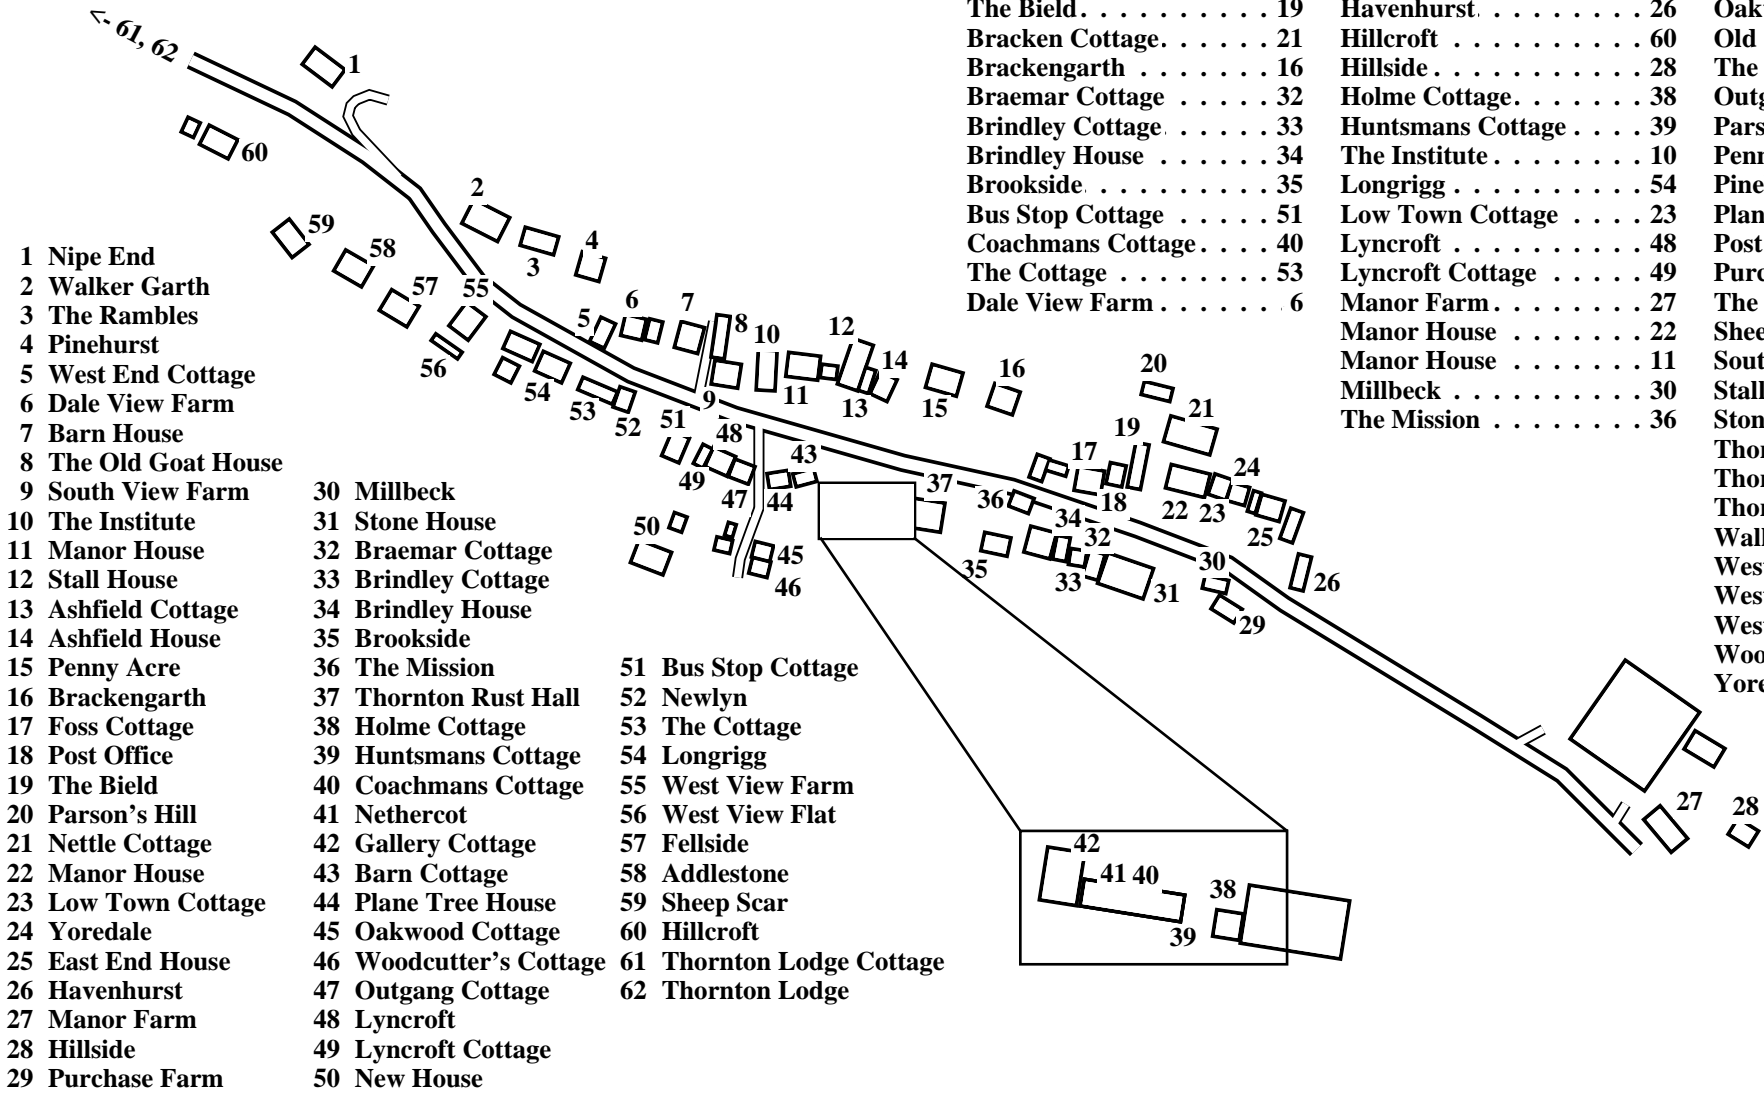

Thornton Rust

Addlestone	58	Defibrillator	10	Nethercot.	41
Ashfield Cottage.	13	East End House	25	Nettle Cottage	21
Ashfield House.	14	Fellside	57	New House	50
Barn Cottage.	43	Foss Cottage.	17	Newlyn	52
Barn House	7	Gallery Cottage	42	Nipe End	1
The Bield.	19	Havenhurst.	26	Oakwood Cottage	45
Bracken Cottage.	21	Hillcroft	60	Old Calf House	28
Brackengarth	16	Hillside	28	The Old Goat House	8
Braemar Cottage	32	Holme Cottage.	38	Outgang Cottage.	47
Brindley Cottage.	33	Huntsmans Cottage	39	Parson's Hill.	20
Brindley House	34	The Institute.	10	Penny Acre.	15
Brookside.	35	Longrigg	54	Pinehurst.	4
Bus Stop Cottage	51	Low Town Cottage	23	Plane Tree House	44
Coachmans Cottage.	40	Lyncroft	48	Post Office	18
The Cottage	53	Lyncroft Cottage	49	Purchase Farm	29
Dale View Farm	6	Manor Farm.	27	The Rambles.	3
		Manor House	22	Sheep Scar	59
		Manor House	11	South View Farm	9
		Millbeck	30	Stall House.	12
		The Mission	36	Stone House	31

- 1 Nipe End
- 2 Walker Garth
- 3 The Rambles
- 4 Pinehurst
- 5 West End Cottage
- 6 Dale View Farm
- 7 Barn House
- 8 The Old Goat House
- 9 South View Farm
- 10 The Institute
- 11 Manor House
- 12 Stall House
- 13 Ashfield Cottage
- 14 Ashfield House
- 15 Penny Acre
- 16 Brackengarth
- 17 Foss Cottage
- 18 Post Office
- 19 The Bield
- 20 Parson's Hill
- 21 Nettle Cottage
- 22 Manor House
- 23 Low Town Cottage
- 24 Yoredale
- 25 East End House
- 26 Havenhurst
- 27 Manor Farm
- 28 Hillside
- 29 Purchase Farm

- 51 Bus Stop Cottage
- 52 Newlyn
- 53 The Cottage
- 54 Longrigg
- 55 West View Farm
- 56 West View Flat
- 57 Fellside
- 58 Addlestone
- 59 Sheep Scar
- 60 Hillcroft
- 61 Thornton Lodge Cottage
- 62 Thornton Lodge