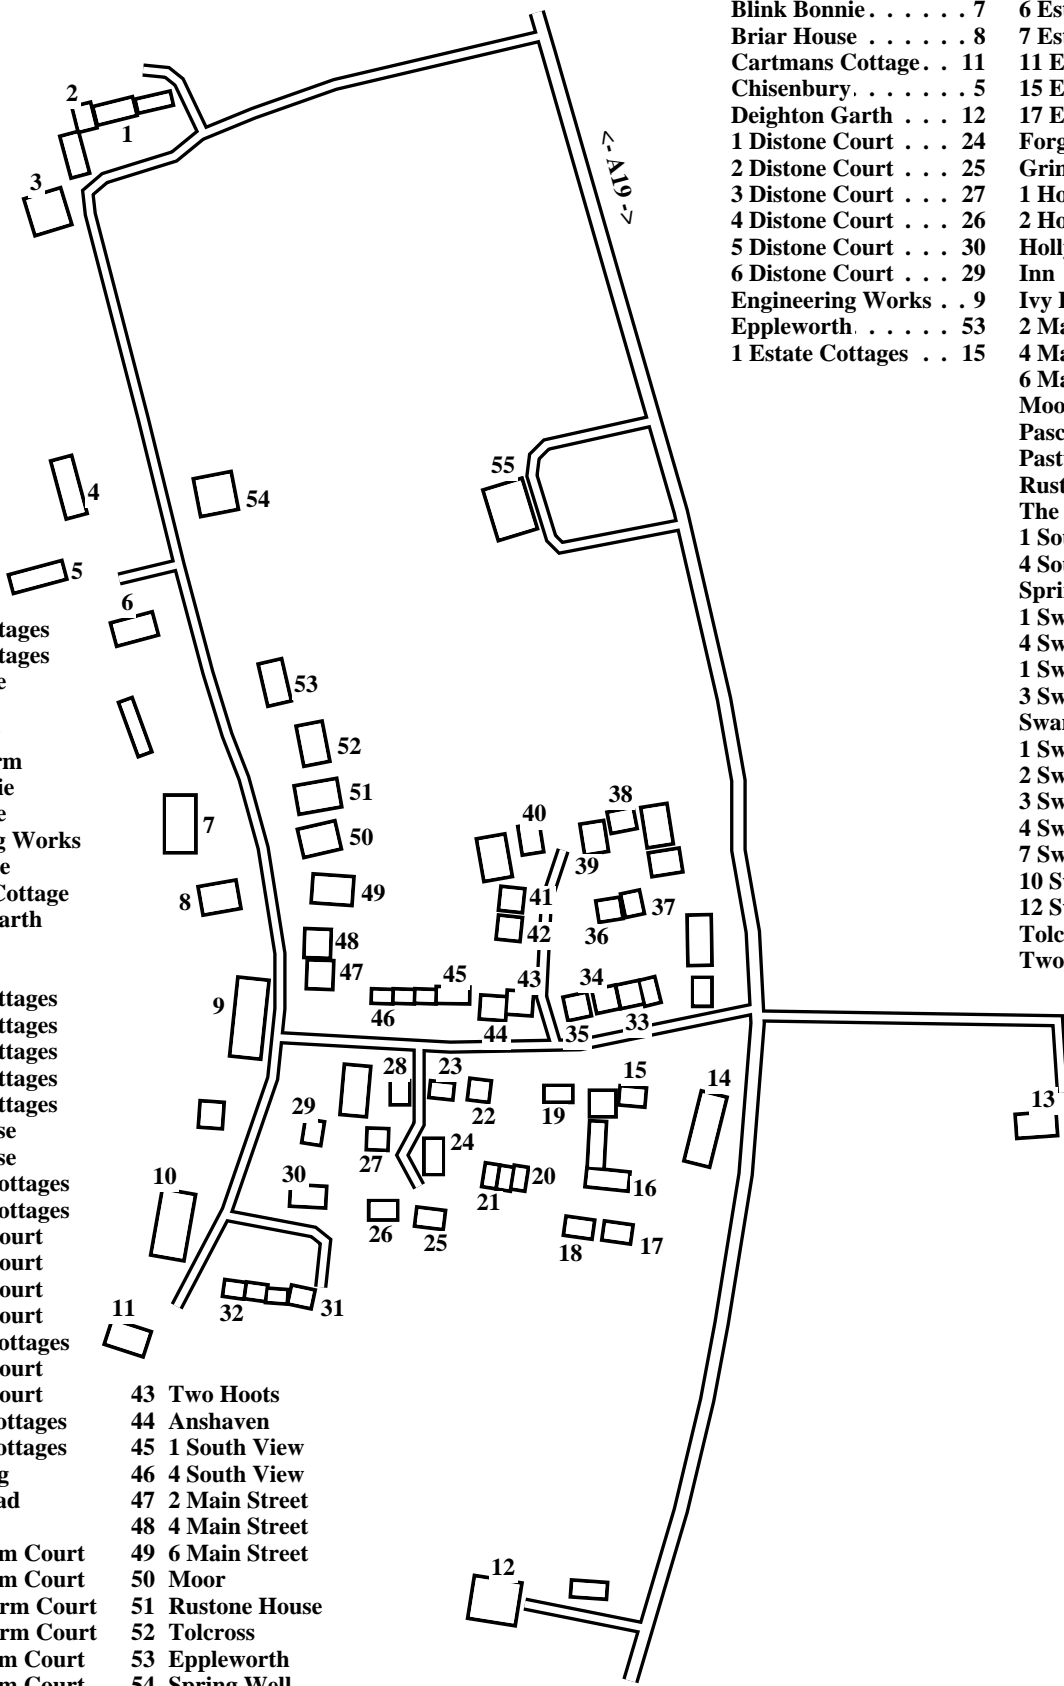

Deighton

Caution: This map has not yet been checked by residents.

There may be errors and omissions.

- 1 2 Holly Cottages
- 2 1 Holly Cottages
- 3 Holly House
- 4 Ivy Dene
- 5 Chisenbury
- 6 Pasture Farm
- 7 Blink Bonnie
- 8 Briar House
- 9 Engineering Works
- 10 Forge House
- 11 Cartmans Cottage
- 12 Deighton Garth
- 13 Swan Farm
- 14 Inn
- 15 1 Estate Cottages
- 16 4 Estate Cottages
- 17 5 Estate Cottages
- 18 6 Estate Cottages
- 19 7 Estate Cottages
- 20 1 Swan Close
- 21 3 Swan Close
- 22 11 Estate Cottages
- 23 15 Estate Cottages
- 24 1 Distone Court
- 25 2 Distone Court
- 26 4 Distone Court
- 27 3 Distone Court
- 28 17 Estate Cottages
- 29 6 Distone Court
- 30 5 Distone Court
- 31 4 Swan's Cottages
- 32 1 Swan's Cottages
- 33 The Sheiling
- 34 Badgersmead
- 35 Paschauh
- 36 2 Swan Farm Court
- 37 4 Swan Farm Court
- 38 10 Swan Farm Court
- 39 12 Swan Farm Court
- 40 7 Swan Farm Court
- 41 3 Swan Farm Court
- 42 1 Swan Farm Court

- 43 Two Hoots
- 44 Anshaven
- 45 1 South View
- 46 4 South View
- 47 2 Main Street
- 48 4 Main Street
- 49 6 Main Street
- 50 Moor
- 51 Rustone House
- 52 Tolcross
- 53 Eppleworth
- 54 Spring Well
- 55 Grimston House