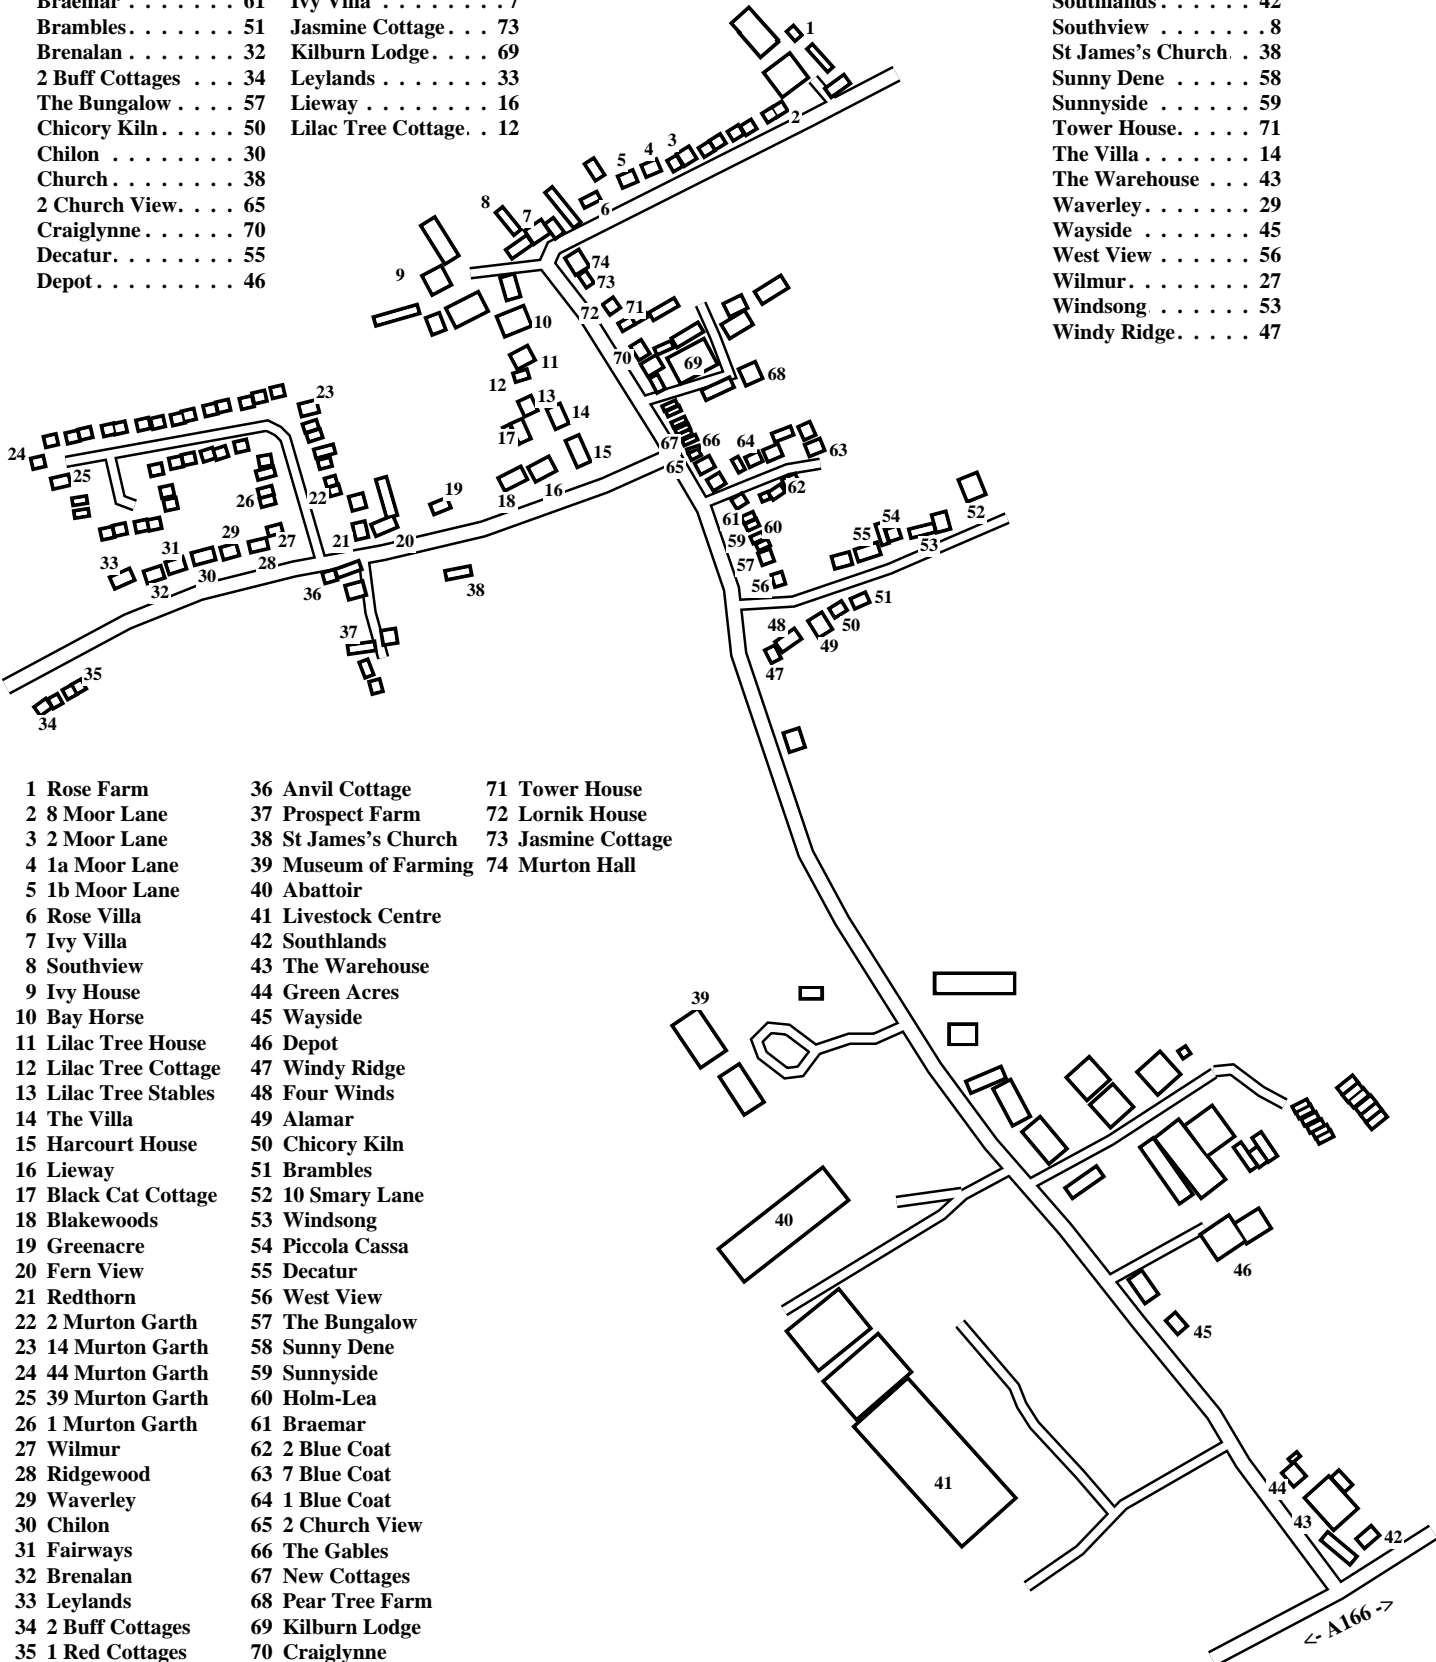

Murton

Caution: This map has not yet been checked by residents.

There may be errors and omissions.

© Crown copyright & database rights (2014)

Abattoir 40	Fairways 31	Lilac Tree House . . . 11	1 Murton Garth . . . 26	Pear Tree Farm . . . 68
Alamar 49	Fern View 20	Lilac Tree Stables . . 13	2 Murton Garth . . . 22	Piccola Cassa 54
Anvil Cottage 36	Four Winds 48	Livestock Centre . . . 41	14 Murton Garth . . 23	Prospect Farm 37
Bay Horse 10	The Gables 66	Lornik House 72	39 Murton Garth . . 25	1 Red Cottages 35
Black Cat Cottage . . 17	Greenacre 19	1b Moor Lane 5	44 Murton Garth . . 24	Redthorn 21
Blakewoods 18	Green Acres 44	1a Moor Lane 4	Murton Hall 74	Ridgewood 28
1 Blue Coat 64	Harcourt House . . . 15	2 Moor Lane 3	Museum of Farming. 39	Rose Farm 1
2 Blue Coat 62	Holm-Lea 60	8 Moor Lane 2	New Cottages 67	Rose Villa 6
7 Blue Coat 63	Ivy House 9			10 Smary Lane 52
Braemar 61	Ivy Villa 7			Southlands 42
Brambles 51	Jasmine Cottage . . . 73			Southview 8
Brenalan 32	Kilburn Lodge 69			St James's Church . . 38
2 Buff Cottages . . . 34	Leylands 33			Sunny Dene 58
The Bungalow 57	Lieway 16			Sunnyside 59
Chicory Kiln 50	Lilac Tree Cottage . . 12			Tower House 71
Chilon 30				The Villa 14
Church 38				The Warehouse 43
2 Church View 65				Waverley 29
Craiglynne 70				Wayside 45
Decatur 55				West View 56
Depot 46				Wilmur 27
				Windsong 53
				Windy Ridge 47