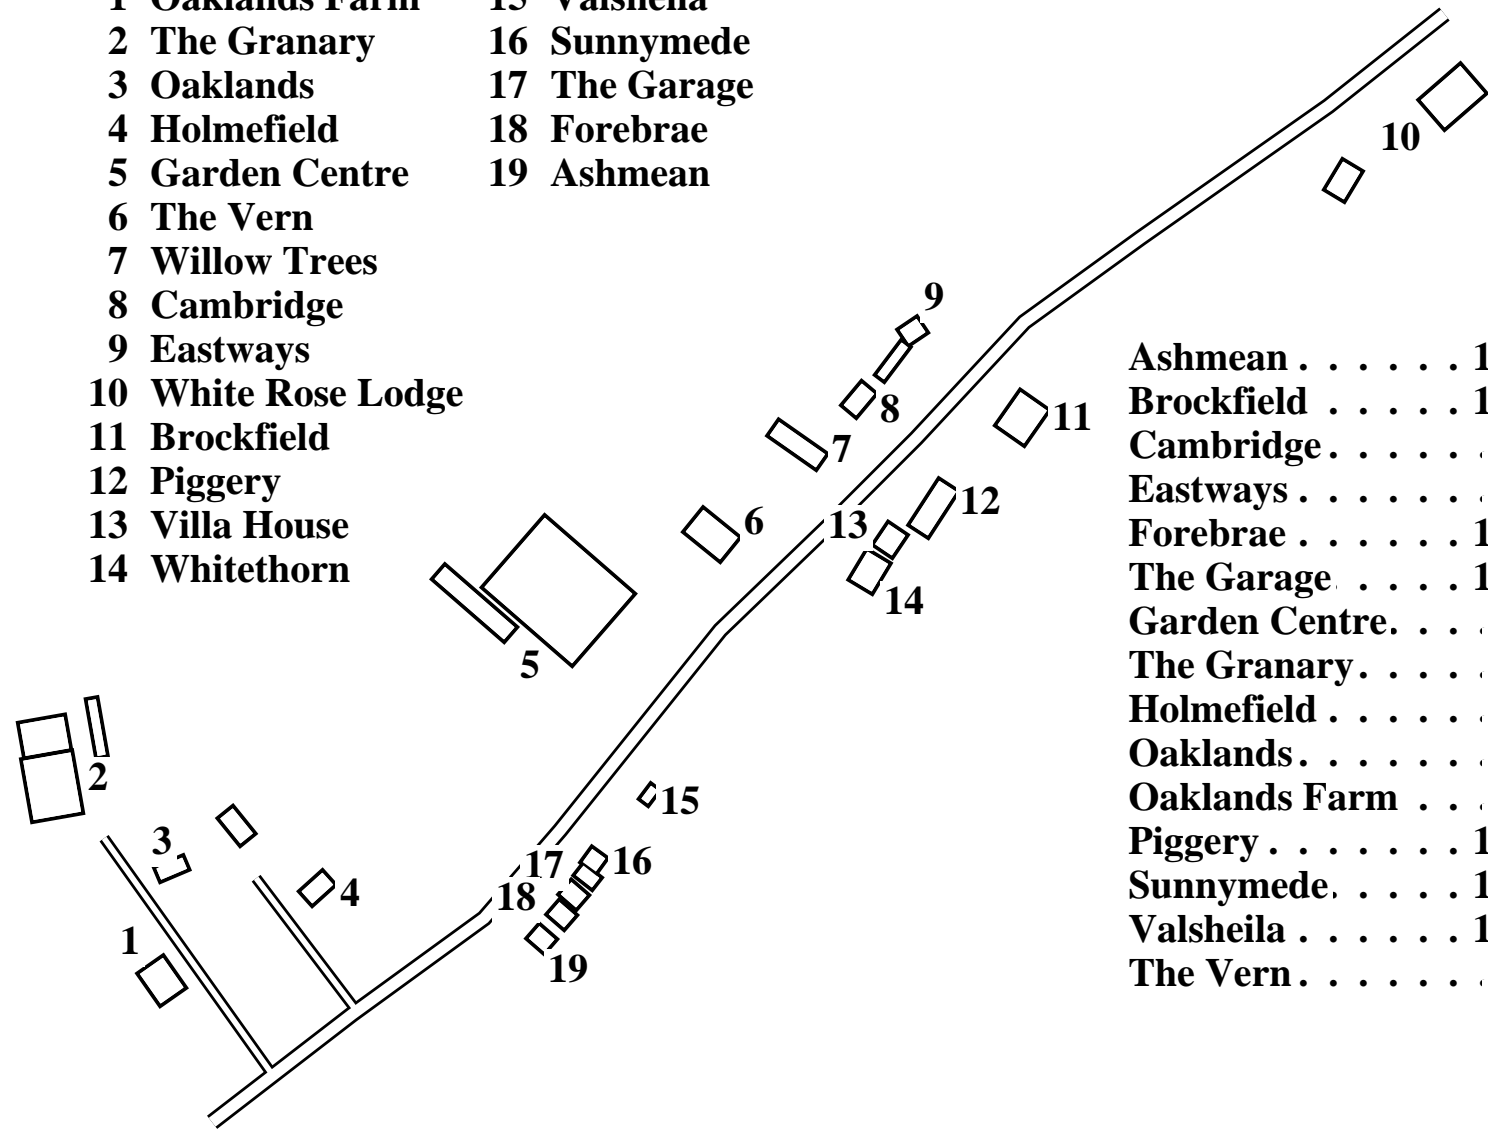

# Stockton-on-the-Forest (West)

Caution: This map has not yet been checked by residents.

There may be errors and omissions.

- 1 **Oaklands Farm**
- 2 **The Granary**
- 3 **Oaklands**
- 4 **Holmefield**
- 5 **Garden Centre**
- 6 **The Vern**
- 7 **Willow Trees**
- 8 **Cambridge**
- 9 **Eastways**
- 10 **White Rose Lodge**
- 11 **Brockfield**
- 12 **Piggery**
- 13 **Villa House**
- 14 **Whitethorn**
- 15 **Valsheila**
- 16 **Sunnymede**
- 17 **The Garage**
- 18 **Forebrae**
- 19 **Ashmean**

- Ashmean . . . . . 19
- Brockfield . . . . . 11
- Cambridge . . . . . 8
- Eastways . . . . . 9
- Forebrae . . . . . 18
- The Garage . . . . . 17
- Garden Centre. . . . . 5
- The Granary. . . . . 2
- Holmefield . . . . . 4
- Oaklands. . . . . 3
- Oaklands Farm . . . . . 1
- Piggery . . . . . 12
- Sunnymede. . . . . 16
- Valsheila . . . . . 15
- The Vern. . . . . 6
- Villa House. . . . . 13
- White Rose Lodge. 10
- Whitethorn. . . . . 14
- Willow Trees. . . . . 7