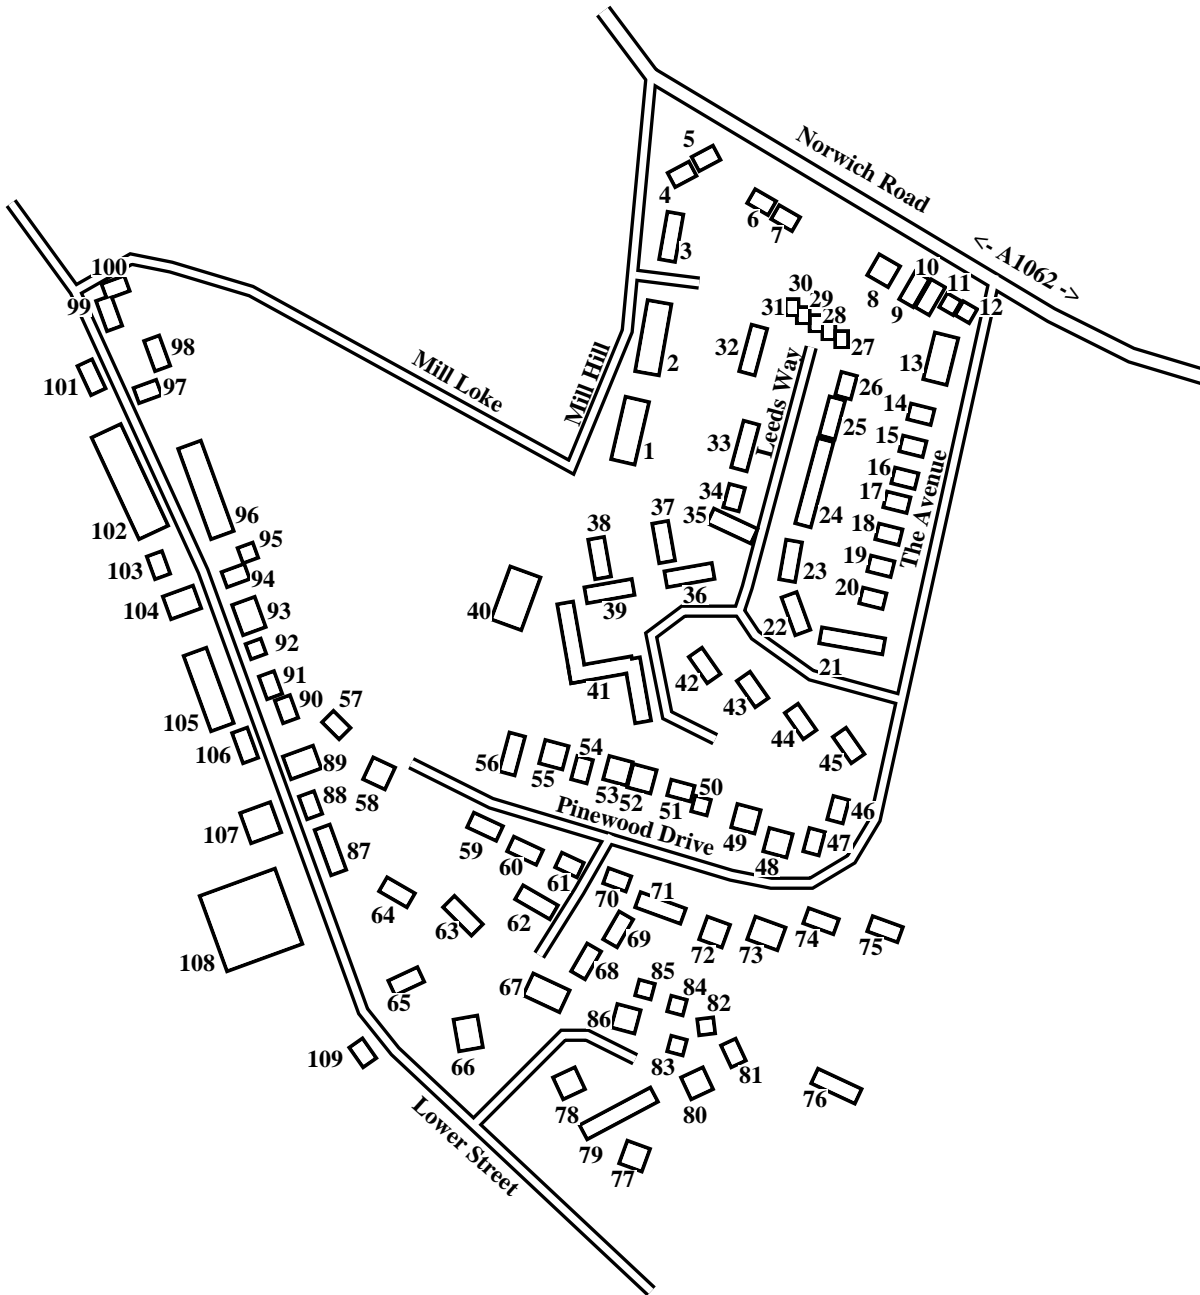

Horning (West Central)

Produced with the help of OpenStreetMap and local residents.

1	50	99
2	51	100
3	52	101 Staithe n' Willow
4	53	102 The Broads
5 4 Norwich Road	54	103
6 6 Norwich Road	55	104
7	56	105
8	57	106
9 18 Norwich Road	58	107
10	59	108
11	60	109
12 24 Norwich Road	61	
13	62	
14	63	
15	64	
16	65	
17	66	
18	67	
19	68	
20	69	
21	70	
22	71	
23	72	
24	73	
25	74	
26	75	
27	76	
28	77	
29	78	
30	79	
31	80	
32	81	
33	82	
34	83	
35	84	
36	85	
37	86	
38	87	
39	88	
40 Village Hall	89	
41	90	
42	91	
43	92	
44	93	
45	94	
46	95	
47	96	
48	97	
49	98 Post Office	