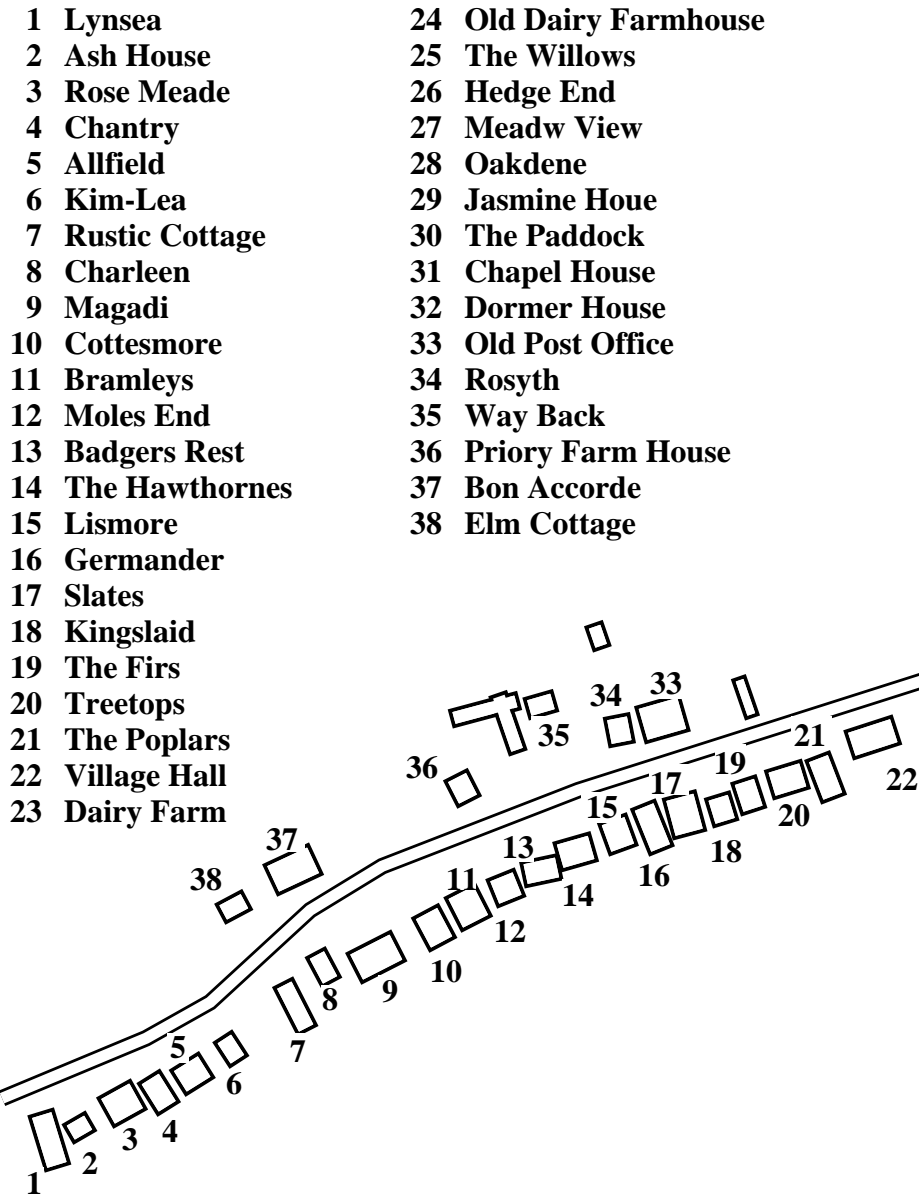

# Anderby (East)

Produced with the help of OpenStreetMap.

- 1 Lynsea
- 2 Ash House
- 3 Rose Meade
- 4 Chantry
- 5 Allfield
- 6 Kim-Lea
- 7 Rustic Cottage
- 8 Charleen
- 9 Magadi
- 10 Cottesmore
- 11 Bramleys
- 12 Moles End
- 13 Badgers Rest
- 14 The Hawthornes
- 15 Lismore
- 16 Germander
- 17 Slates
- 18 Kingslaid
- 19 The Firs
- 20 Treetops
- 21 The Poplars
- 22 Village Hall
- 23 Dairy Farm

- 24 Old Dairy Farmhouse
- 25 The Willows
- 26 Hedge End
- 27 Meadw View
- 28 Oakdene
- 29 Jasmine Houe
- 30 The Paddock
- 31 Chapel House
- 32 Dormer House
- 33 Old Post Office
- 34 Rosyth
- 35 Way Back
- 36 Priory Farm House
- 37 Bon Accorde
- 38 Elm Cottage

Allfield . . . . .	5	Meadw View . . . . .	27
Ash House . . . . .	2	Moles End . . . . .	12
Badgers Rest. . . . .	13	Oakdene . . . . .	28
Bon Accorde . . . . .	37	Old Dairy Farmhouse	24
Bramleys. . . . .	11	Old Post Office . . .	33
Chantry . . . . .	4	The Paddock. . . . .	30
Chapel House . . . . .	31	The Poplars . . . . .	21
Charleen . . . . .	8	Priory Farm House .	36
Cottesmore. . . . .	10	Rose Meade . . . . .	3
Dairy Farm . . . . .	23	Rosyth . . . . .	34
Dormer House. . . . .	32	Rustic Cottage. . . . .	7
Elm Cottage . . . . .	38	Slates . . . . .	17
The Firs . . . . .	19	Treetops . . . . .	20
Germander . . . . .	16	Village Hall. . . . .	22
The Hawthornes. . .	14	Way Back . . . . .	35
Hedge End . . . . .	26	The Willows . . . . .	25
Jasmine Houe . . . . .	29		
Kim-Lea . . . . .	6		
Kingslaid . . . . .	18		
Lismore. . . . .	15		
Lynsea . . . . .	1		
Magadi . . . . .	9		