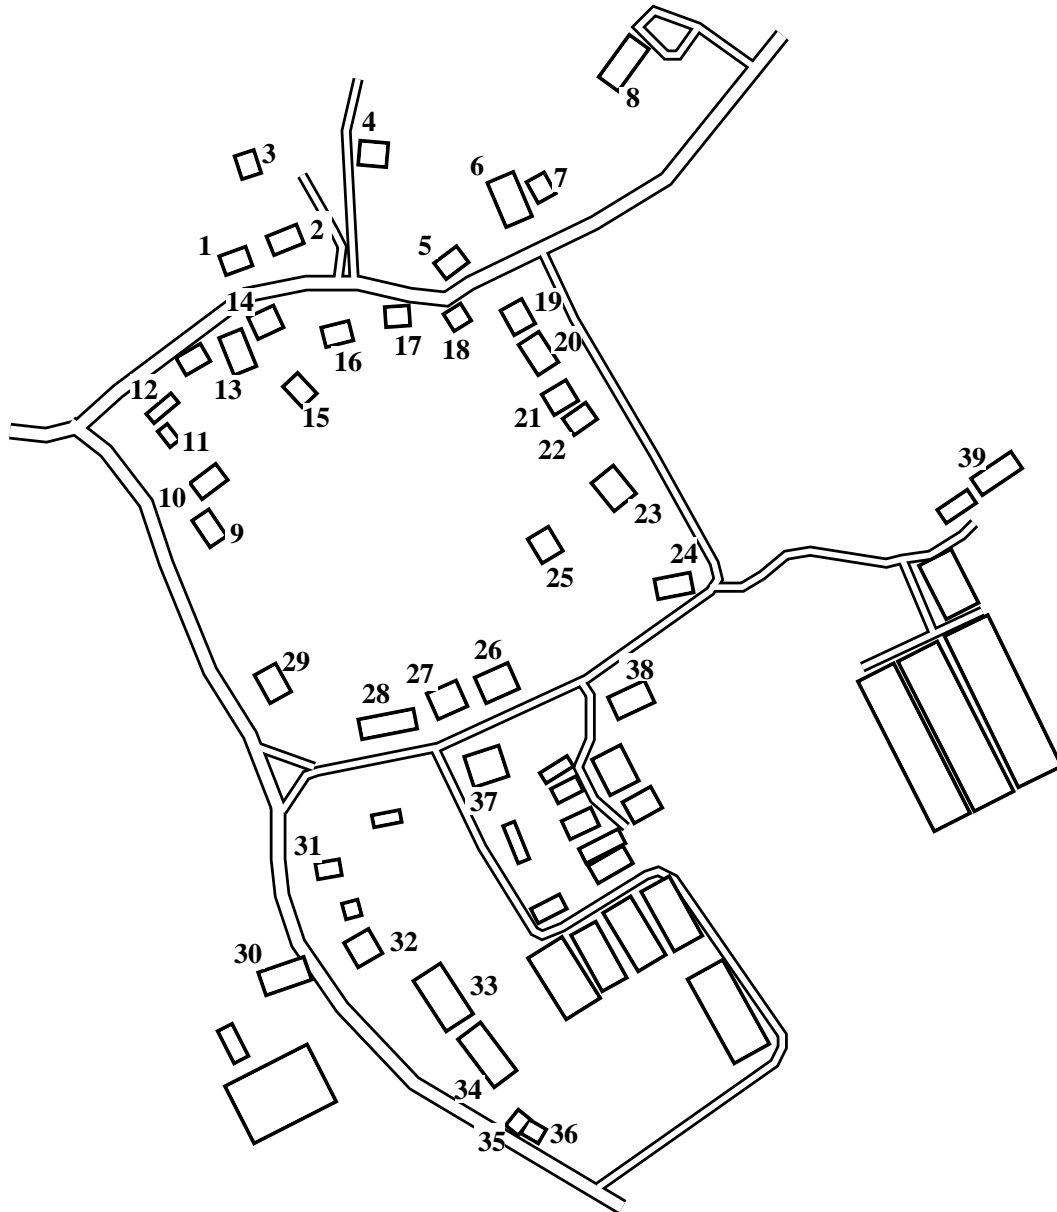

# Belchford (East)

Produced with the help of OpenStreetMap.

1	Burnside	Adrigole . . . . .	20
2	Hill View	Beckside . . . . .	21
3	Proctor & Son	Brown Farm . . . . .	38
4	The May Ponds	Burnside . . . . .	1
5	Splash Cottage	Dial Cottage . . . . .	17
6	Lane End	Eversley . . . . .	19
7	Tree Tops	Eyebrook Lodge . . . . .	34
8	Pinecroft	Fairview . . . . .	22
9	Streamside	Field House . . . . .	37
10	Parsons Garth	Field House Bungalow . . . . .	29
11	2 Fulletby Road	1 Fulletby Road . . . . .	12
12	1 Fulletby Road	2 Fulletby Road . . . . .	11
13	Haldir Cottage	1 Furlongs Lane . . . . .	35
14	Laburnum Cottage	2 Furlongs Lane . . . . .	36
15	Grenfriars	Greenleas . . . . .	32
16	Homelands	Grenfriars . . . . .	15
17	Dial Cottage	Haldir Cottage . . . . .	13
18	Holly House	Hill View . . . . .	2
19	Eversley	Holly House . . . . .	18
20	Adrigole	Homelands . . . . .	16
21	Beckside	Laburnum Cottage . . . . .	14
22	Fairview	Lane End . . . . .	6
23	Stonewald Bungalow	Laurel Bank . . . . .	33
24	Woodbine Cottage	Maple Ridge . . . . .	26
25	Rose Cottage	The May Ponds . . . . .	4
26	Maple Ridge	Parsons Garth . . . . .	10
27	Puddle Duck House	Pinecroft . . . . .	8
28	White Heather Cottage	The Plot . . . . .	31
29	Field House Bungalow	Proctor & Son . . . . .	3
30	White House Farm	Puddle Duck House . . . . .	27
31	The Plot	Rose Cottage . . . . .	25
32	Greenleas	Somerfields House . . . . .	39
33	Laurel Bank	Splash Cottage . . . . .	5
34	Eyebrook Lodge	Stonewald Bungalow . . . . .	23
35	1 Furlongs Lane	Streamside . . . . .	9
36	2 Furlongs Lane	Tree Tops . . . . .	7
37	Field House	White Heather Cottage . . . . .	28
38	Brown Farm	White House Farm . . . . .	30
39	Somerfields House	Woodbine Cottage . . . . .	24