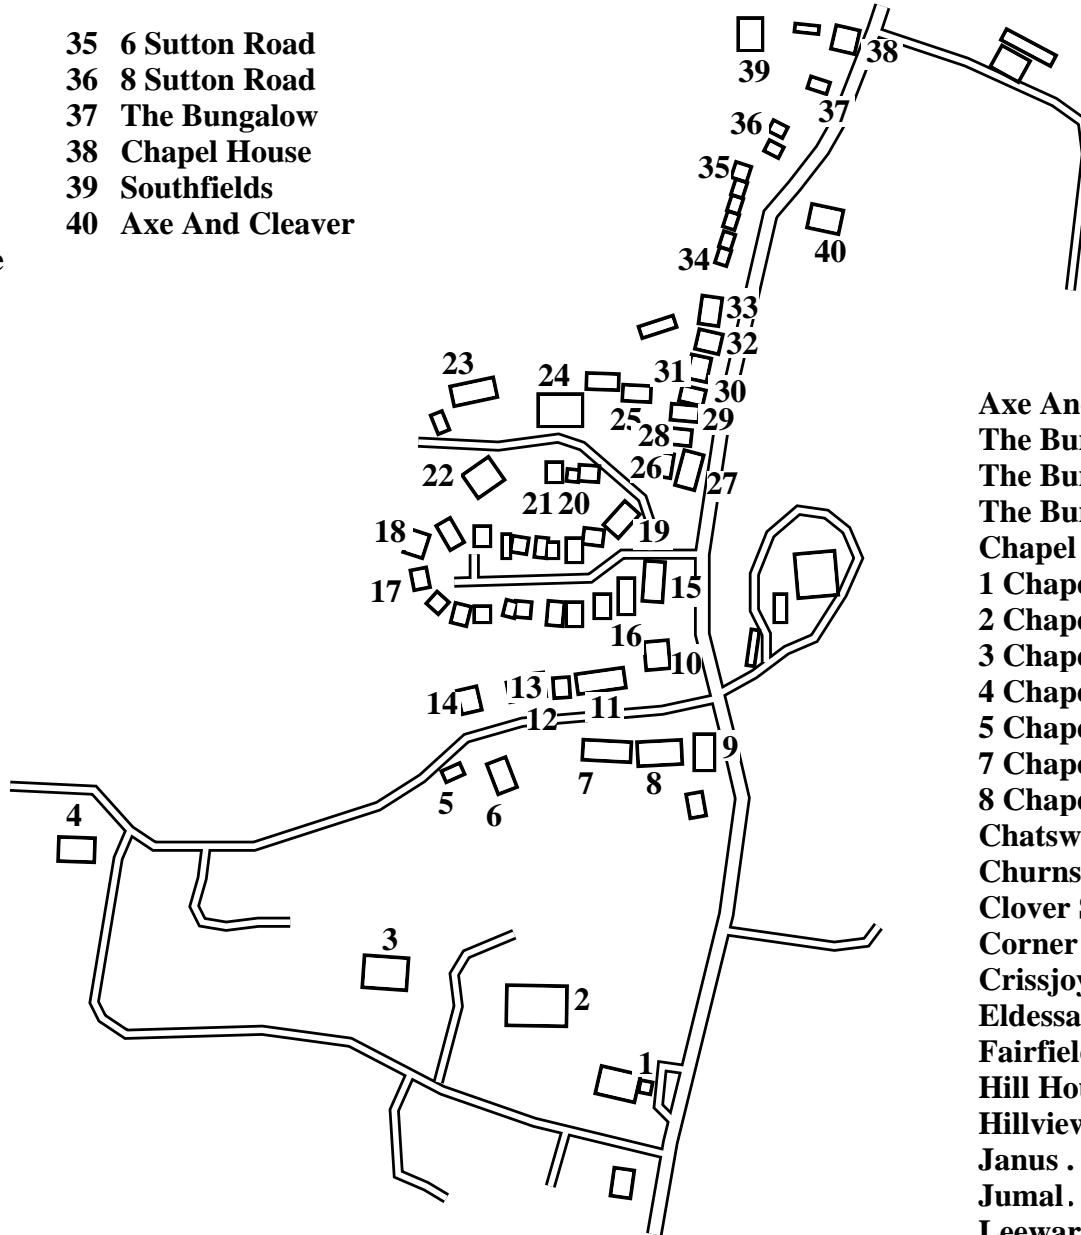

Huttoft (South)

Produced with the help of OpenStreetMap.

- 1 Service Station
- 2 School
- 3 Saint Margaret
- 4 Hillview Paddocks
- 5 Hill House
- 6 Leeward
- 7 Telephone Exchange
- 8 Sunridge
- 9 Corner Houe
- 10 Chatsworth
- 11 Crissjoy
- 12 The Tardis
- 13 South Lea
- 14 The Bungalow
- 15 Village Hall
- 16 1 Meakers Way
- 17 10 Meakers Way
- 18 11 Meakers Way
- 19 20 Meakers Way
- 20 1 Chapel Lane
- 21 2 Chapel Lane
- 22 3 Chapel Lane
- 23 4 Chapel Lane
- 24 5 Chapel Lane
- 25 7 Chapel Lane
- 26 8 Chapel Lane
- 27 Methodist Chapel
- 28 Jumal
- 29 Eldessa
- 30 Janus
- 31 Churns
- 32 The Summer Wind
- 33 Clover Side
- 34 1 Sutton Road

- 35 6 Sutton Road
- 36 8 Sutton Road
- 37 The Bungalow
- 38 Chapel House
- 39 Southfields
- 40 Axe And Cleaver

Axe And Cleaver . . . 40	1 Meakers Way . . . 16
The Bungalow 14	10 Meakers Way. . . 17
The Bungalow 25	11 Meakers Way. . . 18
The Bungalow 37	20 Meakers Way. . . 19
Chapel House 38	Methodist Chapel . . 27
1 Chapel Lane 20	The Orchard 24
2 Chapel Lane 21	Saint Margaret. . . . 3
3 Chapel Lane 22	School 2
4 Chapel Lane 23	Service Station. . . . 1
5 Chapel Lane 24	Southfields. 39
7 Chapel Lane 25	South Lea. 13
8 Chapel Lane 26	The Summer Wind . 32
Chatsworth 10	Sunridge 8
Churns 31	1 Sutton Road 34
Clover Side. 33	6 Sutton Road 35
Corner Houe. 9	8 Sutton Road 36
Crissjoy 11	The Tardis 12
Eldessa 29	Telephone Exchange . 7
Fairfield House . . . 23	Village Hall 15
Hill House 5	Woodbine Farm . . . 22
Hillview Paddocks. . . 4	
Janus 30	
Jumal. 28	
Leeward 6