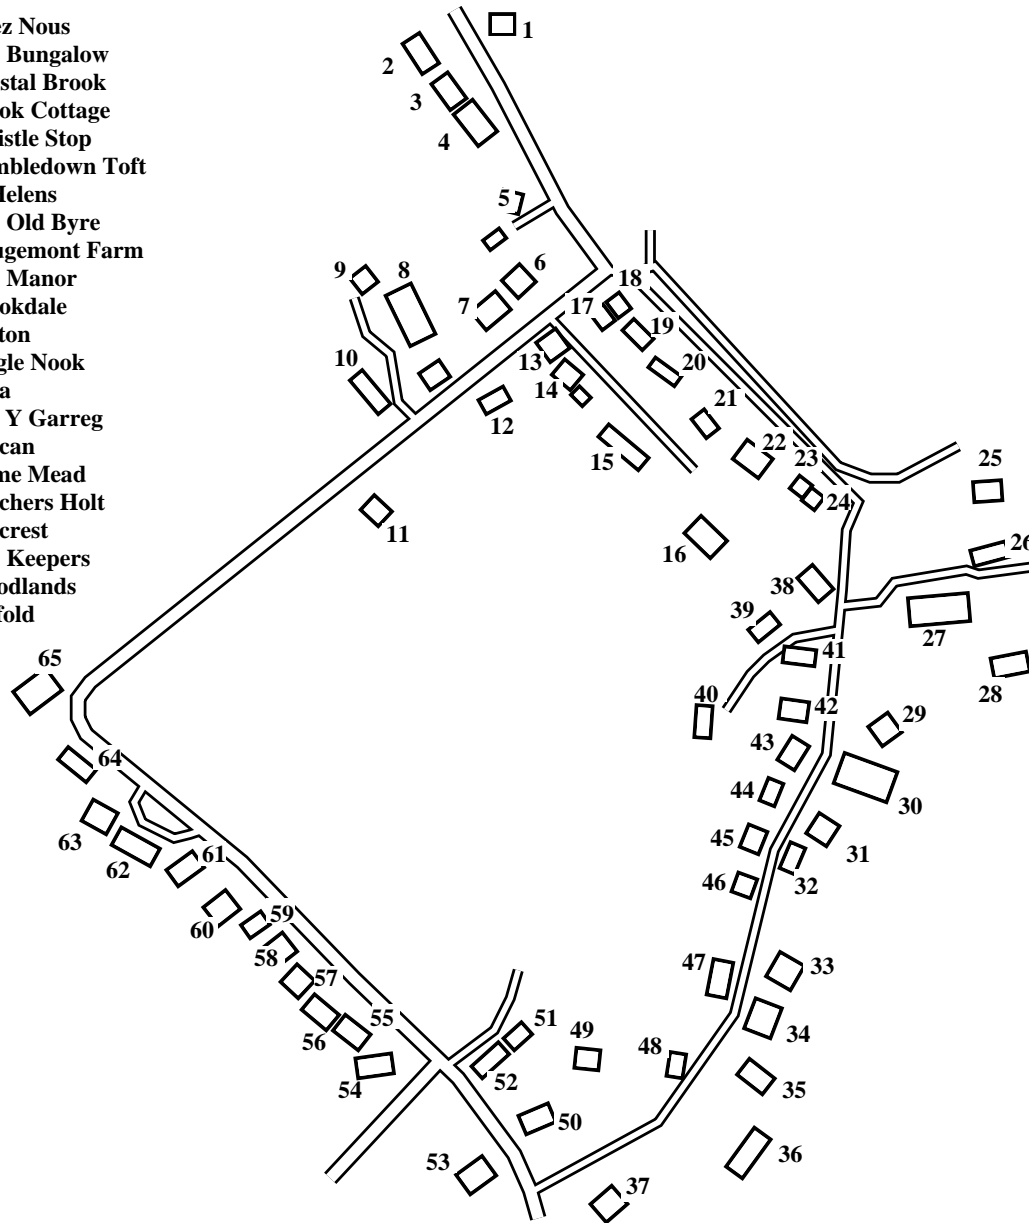

# Little Cawthorpe

Produced with the help of OpenStreetMap.

- 1 Abbey Lodge
- 2 Fairford
- 3 Greystones
- 4 Garden Cottage
- 5 Windrush
- 6 Corner House
- 7 Sunny Oak
- 8 Legbourne
- 9 Infinity
- 10 Fini Lodge
- 11 Raven Cottage
- 12 Bryony
- 13 The Sheiling
- 14 Hamilton House
- 15 Culloden House
- 16 Acorn Cottage
- 17 Rows End
- 18 Roseneath
- 19 The Gothic House
- 20 Priory View
- 21 Grosvenor House
- 22 Ickel Cottage
- 23 Ridgeway
- 24 Brookdene
- 25 Colonial Cottage
- 26 Little Cawthorpe
- 27 The Royal Oak
- 28 La Rioja
- 29 Porthcressa
- 30 Greenways
- 31 Fair Lawns
- 32 Hillside House
- 33 Ashwell House
- 34 The Hollies
- 35 High Gables
- 36 Spring View
- 37 The Old Rectory
- 38 Burnside
- 39 Cherry Tree Cottage
- 40 Brookside
- 41 Three Sycamores
- 42 The Round House
- 43 The Coggles

- 44 Chez Nous
- 45 The Bungalow
- 46 Crystal Brook
- 47 Brook Cottage
- 48 Whistle Stop
- 49 Tumbledown Toft
- 50 St Helens
- 51 The Old Byre
- 52 Hougemont Farm
- 53 The Manor
- 54 Brookdale
- 55 Cotton
- 56 Pingle Nook
- 57 Tara
- 58 Pen Y Garreg
- 59 Larcán
- 60 Home Mead
- 61 Poachers Holt
- 62 Hillcrest
- 63 The Keepers
- 64 Woodlands
- 65 Pinfold

- Pen Y Garreg . . . . . 58
- Pinfold . . . . . 65
- Pingle Nook . . . . . 56
- Poachers Holt . . . . . 61
- Porthcressa . . . . . 29
- Priory View . . . . . 20
- Raven Cottage . . . . . 11
- Ridgeway . . . . . 23
- Roseneath . . . . . 18
- The Round House . . . . . 42
- Rows End . . . . . 17
- The Royal Oak . . . . . 27
- The Sheiling . . . . . 13
- Spring View . . . . . 36
- St Helens . . . . . 50
- Sunny Oak . . . . . 7
- Tara . . . . . 57
- Three Sycamores . . . . . 41
- Tumbledown Toft . . . . . 49
- Whistle Stop . . . . . 48
- Windrush . . . . . 5
- Woodlands . . . . . 64