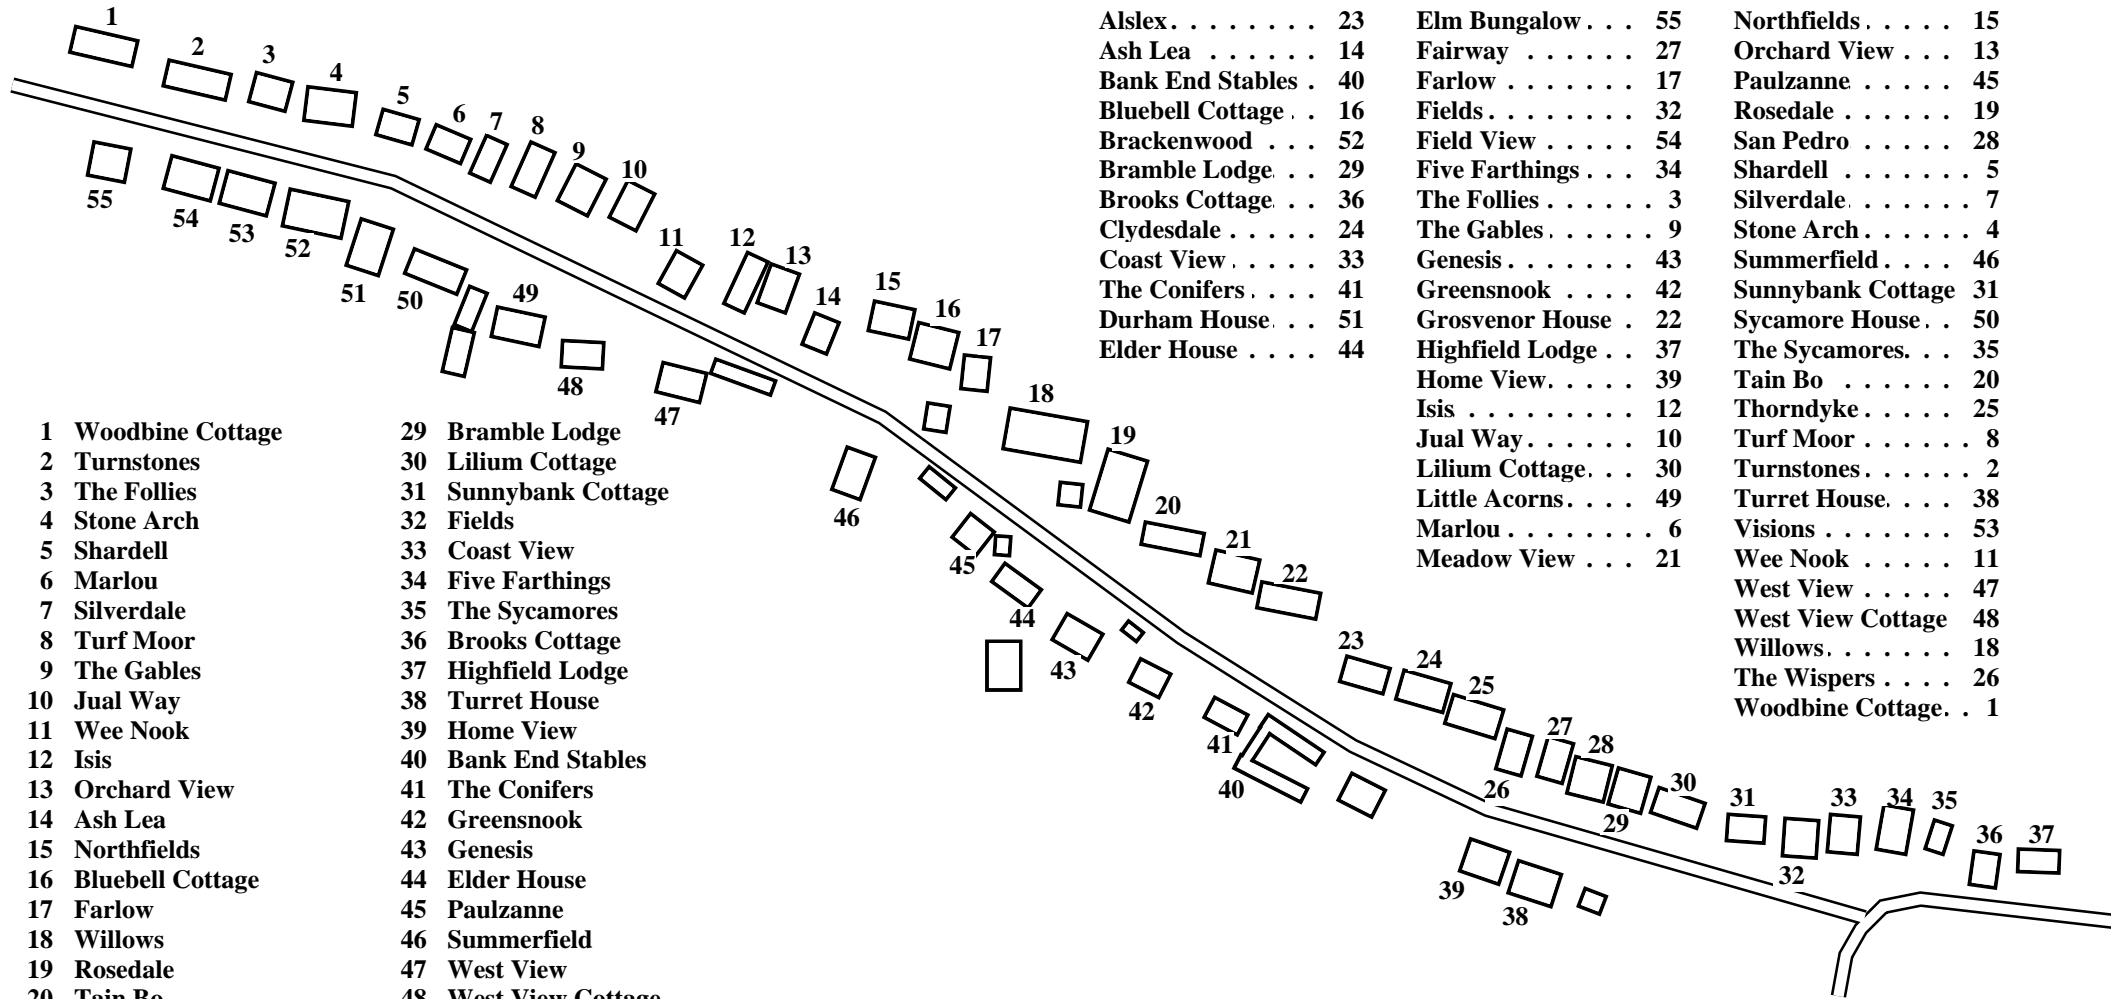

North Somercotes (North)

Produced with the help of OpenStreetMap.

- 1 Woodbine Cottage
- 2 Turnstones
- 3 The Follies
- 4 Stone Arch
- 5 Shardell
- 6 Marlou
- 7 Silverdale
- 8 Turf Moor
- 9 The Gables
- 10 Jual Way
- 11 Wee Nook
- 12 Isis
- 13 Orchard View
- 14 Ash Lea
- 15 Northfields
- 16 Bluebell Cottage
- 17 Farlow
- 18 Willows
- 19 Rosedale
- 20 Tain Bo
- 21 Meadow View
- 22 Grosvenor House
- 23 Alslex
- 24 Clydesdale
- 25 Thorndyke
- 26 The Wispers
- 27 Fairway
- 28 San Pedro

- 29 Bramble Lodge
- 30 Lilium Cottage
- 31 Sunnybank Cottage
- 32 Fields
- 33 Coast View
- 34 Five Farthings
- 35 The Sycamores
- 36 Brooks Cottage
- 37 Highfield Lodge
- 38 Turret House
- 39 Home View
- 40 Bank End Stables
- 41 The Conifers
- 42 Greensnook
- 43 Genesis
- 44 Elder House
- 45 Paulzanne
- 46 Summerfield
- 47 West View
- 48 West View Cottage
- 49 Little Acorns
- 50 Sycamore House
- 51 Durham House
- 52 Brackenwood
- 53 Visions
- 54 Field View
- 55 Elm Bungalow

- Alslex. 23
- Ash Lea 14
- Bank End Stables . 40
- Bluebell Cottage . . 16
- Brackenwood . . . 52
- Bramble Lodge . . . 29
- Brooks Cottage . . . 36
- Clydesdale 24
- Coast View 33
- The Conifers 41
- Durham House 51
- Elder House 44

- Elm Bungalow 55
- Fairway 27
- Farlow 17
- Fields 32
- Field View 54
- Five Farthings 34
- The Follies 3
- The Gables 9
- Genesis 43
- Greensnook 42
- Grosvenor House . . . 22
- Highfield Lodge . . . 37
- Home View 39
- Isis 12
- Jual Way 10
- Lilium Cottage 30
- Little Acorns 49
- Marlou 6
- Meadow View 21