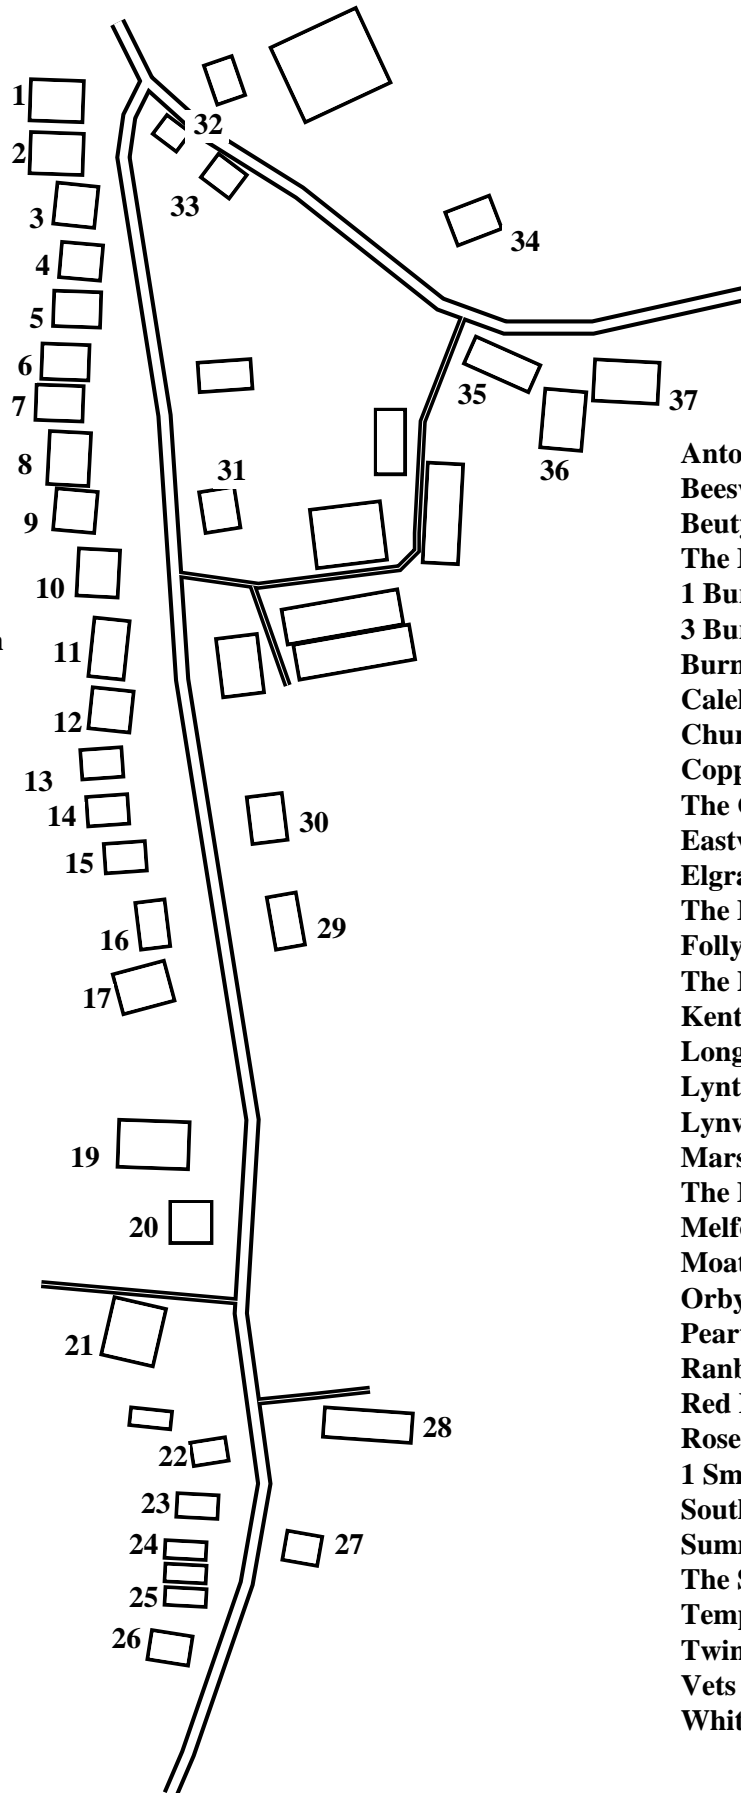

Orby (East)

Produced with the help of OpenStreetMap.

- 1 Rose Cottage
- 2 Melford
- 3 Church View
- 4 Eastview
- 5 Folly Foot
- 6 Elgrandee
- 7 Moat Lodge
- 8 Beeswing
- 9 The Swallows
- 10 Copper Beeches
- 11 Antonio
- 12 Burnt Oak
- 13 Temple Croft
- 14 Beutys Rest
- 15 Calella
- 16 White Cottage
- 17 The Bungalow
- 18 Marshes Pear Tree Farm
- 19 Peartree Farm
- 20 1 Smiths Cottages
- 21 Summerfield House
- 22 Kentucky
- 23 The Meadows
- 24 3 Burgh Road
- 25 1 Burgh Road
- 26 Lynton House
- 27 Southfield House
- 28 Longacre Lodge
- 29 Twin Firs
- 30 Lynwood
- 31 Orby House
- 32 Red Lion
- 33 The Cottage
- 34 The Elms
- 35 The Hollies
- 36 Vets
- 37 Ranby House

Antonio	11
Beeswing	8
Beutys Rest	14
The Bungalow	17
1 Burgh Road	25
3 Burgh Road	24
Burnt Oak	12
Calella	15
Church View.	3
Copper Beeches	10
The Cottage	33
Eastview	4
Elgrandee	6
The Elms.	34
Folly Foot	5
The Hollies	35
Kentucky.	22
Longacre Lodge	28
Lynton House	26
Lynwood	30
Marshes Pear Tree Farm .	18
The Meadows	23
Melford	2
Moat Lodge	7
Orby House	31
Peartree Farm	19
Ranby House.	37
Red Lion	32
Rose Cottage.	1
1 Smiths Cottages	20
Southfield House	27
Summerfield House	21
The Swallows	9
Temple Croft	13
Twin Firs	29
Vets	36
White Cottage	16