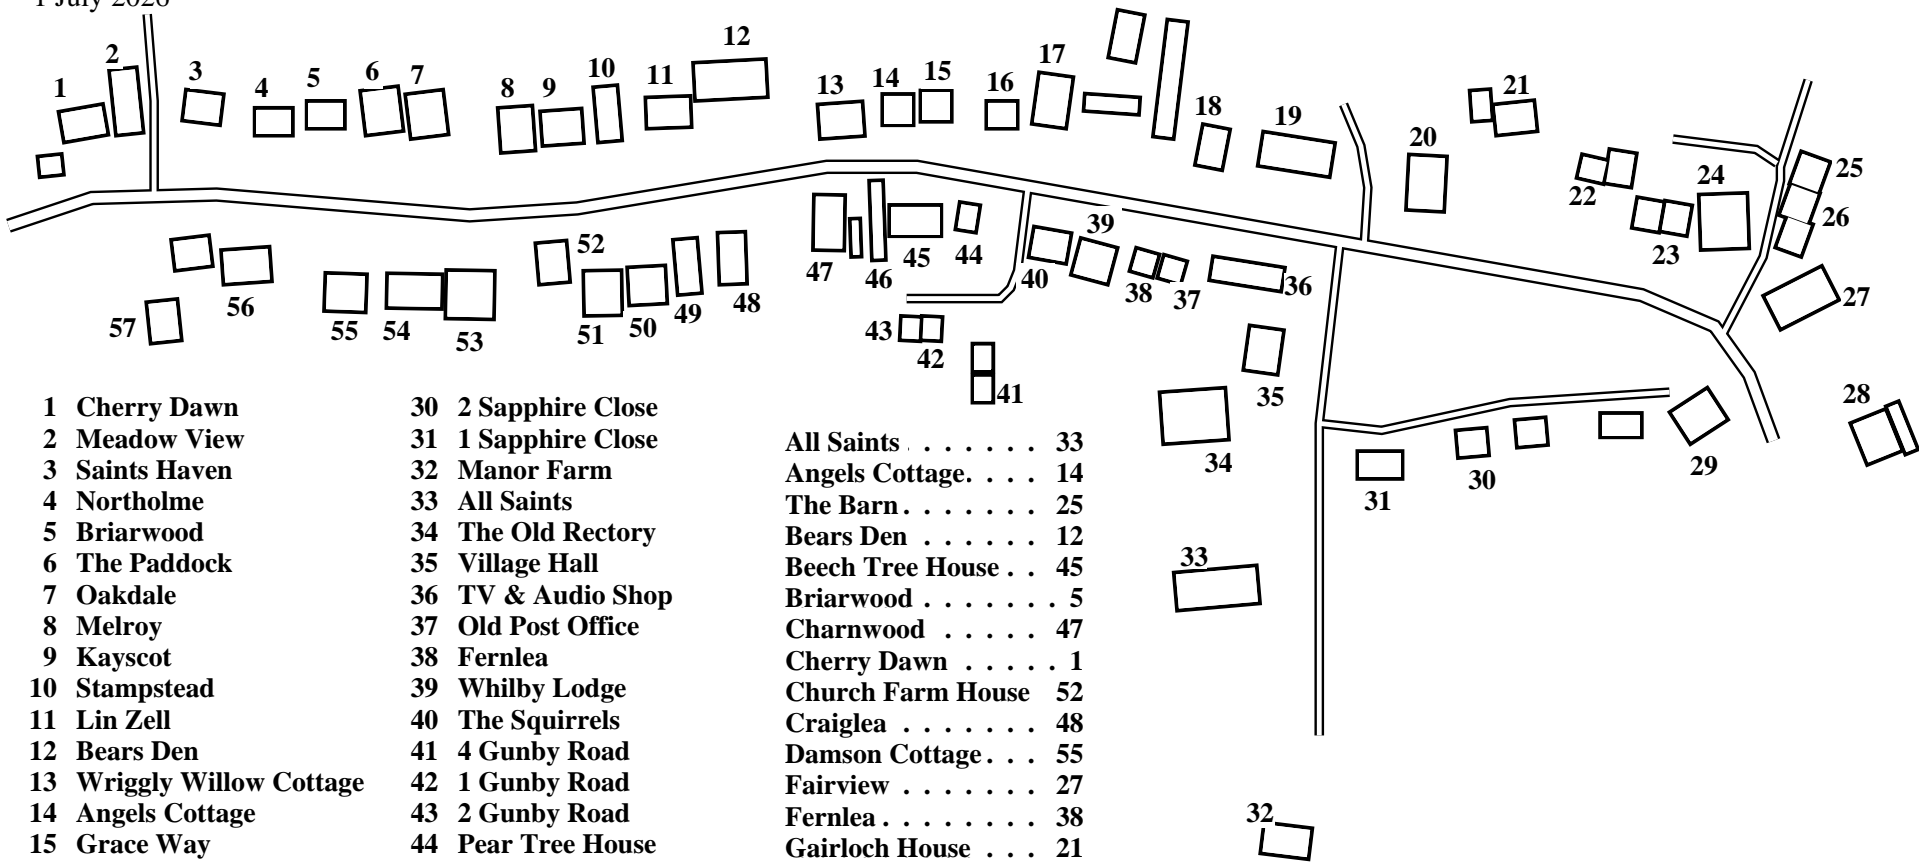

Orby (North)

Produced with the help of OpenStreetMap.

- 1 Cherry Dawn
- 2 Meadow View
- 3 Saints Haven
- 4 Northholme
- 5 Briarwood
- 6 The Paddock
- 7 Oakdale
- 8 Melroy
- 9 Kayscot
- 10 Stampstead
- 11 Lin Zell
- 12 Bears Den
- 13 Wriggley Willow Cottage
- 14 Angels Cottage
- 15 Grace Way
- 16 Horse Shoe Cottage
- 17 Sunnyholme
- 18 Miruki
- 19 The Orchard
- 20 Manor House
- 21 Gairloch House
- 22 5 Gunby Road
- 23 8 Gunby Road
- 24 Old Chapel
- 25 The Barn
- 26 The Potting Shed
- 27 Fairview
- 28 The Grange
- 29 5 Sapphire Close

- 30 2 Sapphire Close
- 31 1 Sapphire Close
- 32 Manor Farm
- 33 All Saints
- 34 The Old Rectory
- 35 Village Hall
- 36 TV & Audio Shop
- 37 Old Post Office
- 38 Fernlea
- 39 Whilby Lodge
- 40 The Squirrels
- 41 4 Gunby Road
- 42 1 Gunby Road
- 43 2 Gunby Road
- 44 Pear Tree House
- 45 Beech Tree House
- 46 Old Forge
- 47 Charnwood
- 48 Craiglea
- 49 Thornton
- 50 Guimer
- 51 Sunrise
- 52 Church Farm House
- 53 Papillon
- 54 The Shires
- 55 Damson Cottage
- 56 Maylie
- 57 Stonelodge

- All Saints 33
- Angels Cottage. 14
- The Barn. 25
- Bears Den 12
- Beech Tree House 45
- Briarwood 5
- Charnwood 47
- Cherry Dawn 1
- Church Farm House 52
- Craiglea 48
- Damson Cottage. 55
- Fairview 27
- Fernlea 38
- Gairloch House 21
- Grace Way. 15
- The Grange. 28
- Guimer. 50
- 1 Gunby Road 42
- 2 Gunby Road 43
- 4 Gunby Road 41
- 5 Gunby Road 22
- 8 Gunby Road 23
- Horse Shoe Cottage . 16
- Kayscot. 9
- Lin Zell. 11
- Mamabare 30
- Manor Farm. 32
- Manor House. 20

- Maylie 56
- Meadow View 2
- Melroy 8
- Miruki 18
- Northholme 4
- Oakdale 7
- Old Chapel. 24
- Old Forge 46
- Old Post Office 37
- The Old Rectory. . . . 34
- The Orchard 19
- The Paddock 6
- Papillon. 53
- Pear Tree House. 44