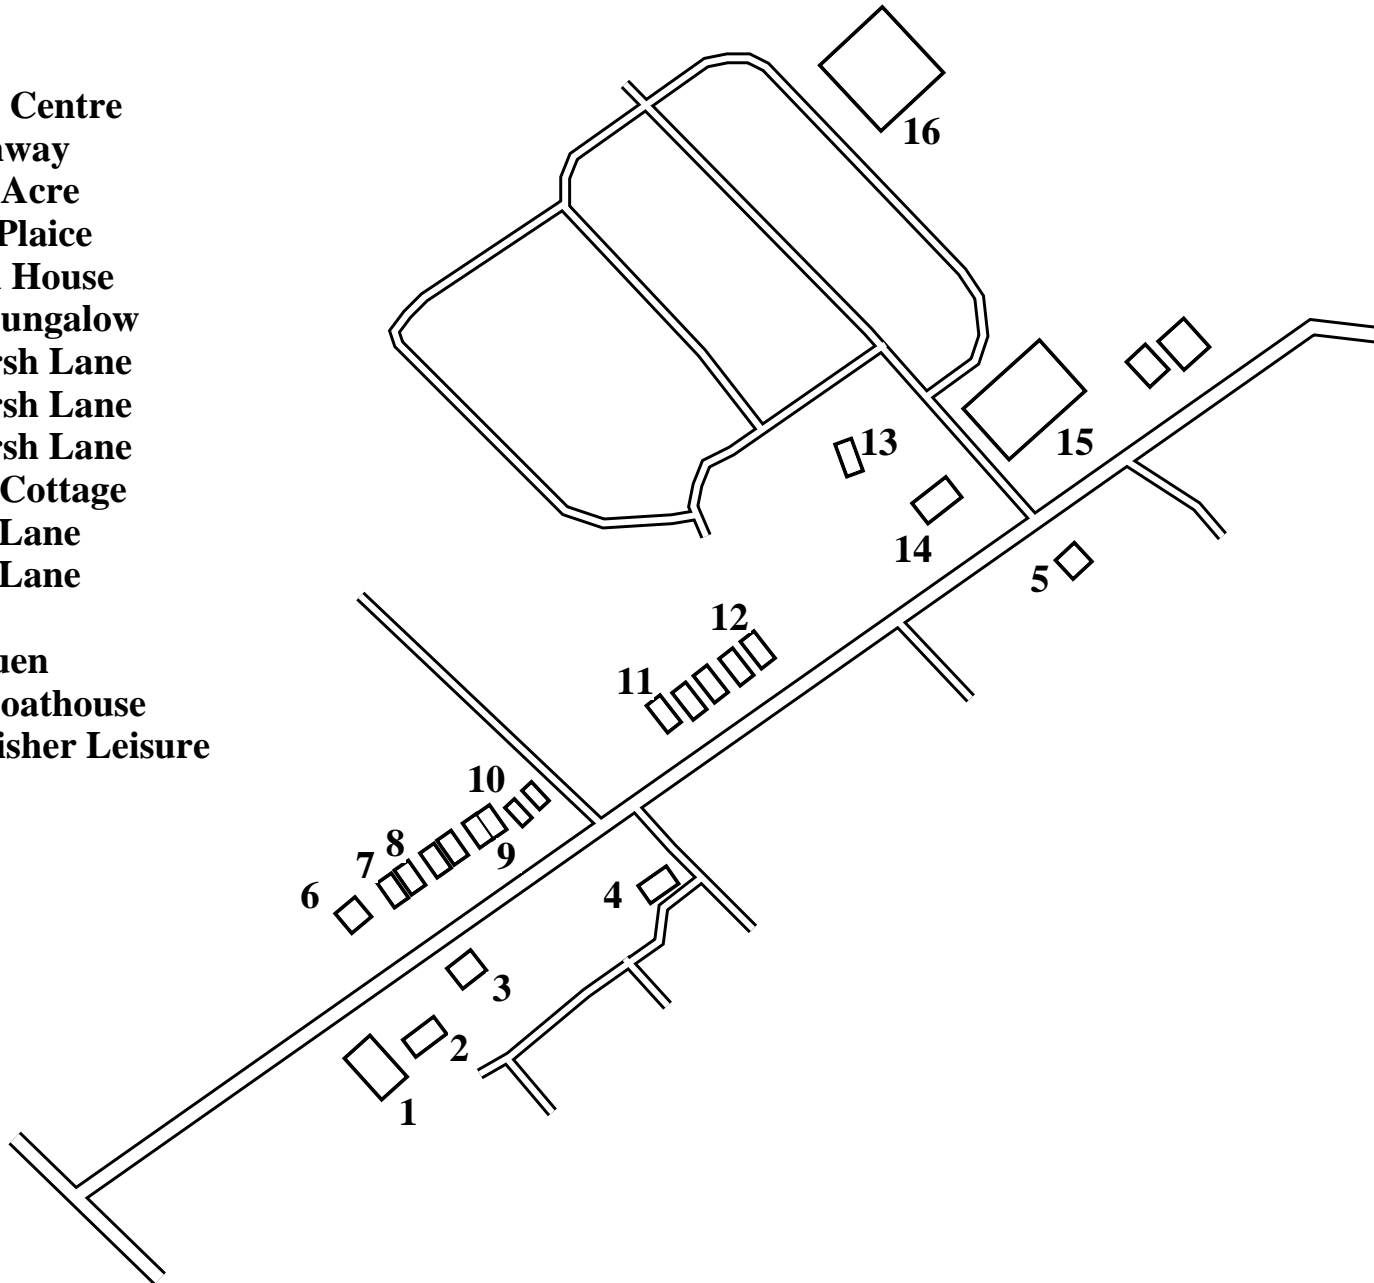

Saltfleet (North)

Produced with the help of OpenStreetMap.

- 1 Social Centre**
- 2 Greenway**
- 3 Little Acre**
- 4 Joe's Plaice**
- 5 Beach House**
- 6 The Bungalow**
- 7 1 Marsh Lane**
- 8 2 Marsh Lane**
- 9 6 Marsh Lane**
- 10 Dune Cottage**
- 11 5 Sea Lane**
- 12 1 Sea Lane**
- 13 118**
- 14 Methuen**
- 15 The Boathouse**
- 16 Kingfisher Leisure**

- 118 13**
- Beach House 5**
- The Boathouse 15**
- The Bungalow 6**
- Coniston 8**
- Dune Cottage 10**
- Greenway 2**
- Joe's Plaice. 4**
- Kingfisher Leisure . 16**
- Little Acre 3**
- 1 Marsh Lane 7**
- 2 Marsh Lane 8**
- 6 Marsh Lane 9**
- Methuen 14**
- 1 Sea Lane 12**
- 5 Sea Lane 11**
- Social Centre 1**