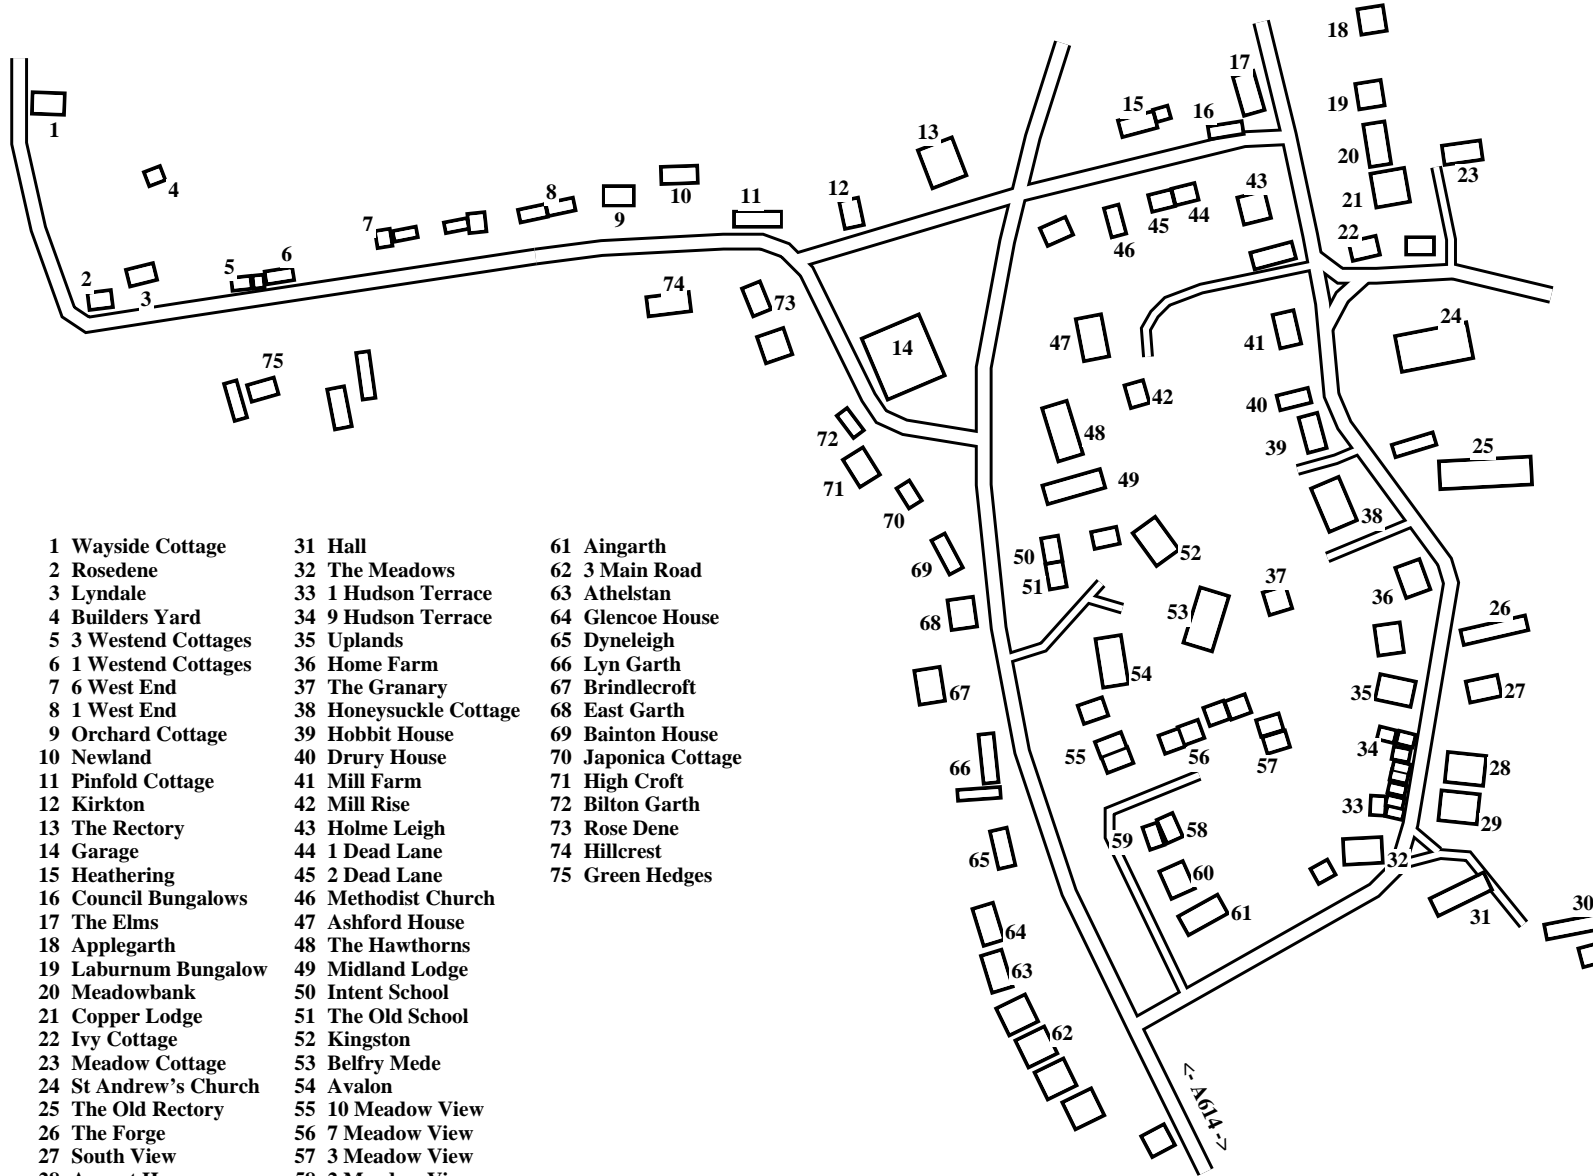

Bainton

Caution: This map has not yet been checked by residents.
There may be errors and omissions.

- | | | |
|-----------------------|------------------------|---------------------|
| 1 Wayside Cottage | 31 Hall | 61 Aingarth |
| 2 Rosedene | 32 The Meadows | 62 3 Main Road |
| 3 Lyndale | 33 1 Hudson Terrace | 63 Athelstan |
| 4 Builders Yard | 34 9 Hudson Terrace | 64 Glencoe House |
| 5 3 Westend Cottages | 35 Uplands | 65 Dyneleigh |
| 6 1 Westend Cottages | 36 Home Farm | 66 Lyn Garth |
| 7 6 West End | 37 The Granary | 67 Brindlecroft |
| 8 1 West End | 38 Honeysuckle Cottage | 68 East Garth |
| 9 Orchard Cottage | 39 Hobbit House | 69 Bainton House |
| 10 Newland | 40 Drury House | 70 Japonica Cottage |
| 11 Pinfold Cottage | 41 Mill Farm | 71 High Croft |
| 12 Kirkton | 42 Mill Rise | 72 Bilton Garth |
| 13 The Rectory | 43 Holme Leigh | 73 Rose Dene |
| 14 Garage | 44 1 Dead Lane | 74 Hillcrest |
| 15 Heathering | 45 2 Dead Lane | 75 Green Hedges |
| 16 Council Bungalows | 46 Methodist Church | |
| 17 The Elms | 47 Ashford House | |
| 18 Applegarth | 48 The Hawthorns | |
| 19 Laburnum Bungalow | 49 Midland Lodge | |
| 20 Meadowbank | 50 Intent School | |
| 21 Copper Lodge | 51 The Old School | |
| 22 Ivy Cottage | 52 Kingston | |
| 23 Meadow Cottage | 53 Belfry Mede | |
| 24 St Andrew's Church | 54 Avalon | |
| 25 The Old Rectory | 55 10 Meadow View | |
| 26 The Forge | 56 7 Meadow View | |
| 27 South View | 57 3 Meadow View | |
| 28 August House | 58 2 Meadow View | |
| 29 The Birches | 59 1 Meadow View | |
| 30 Inglenook House | 60 The Hollies | |