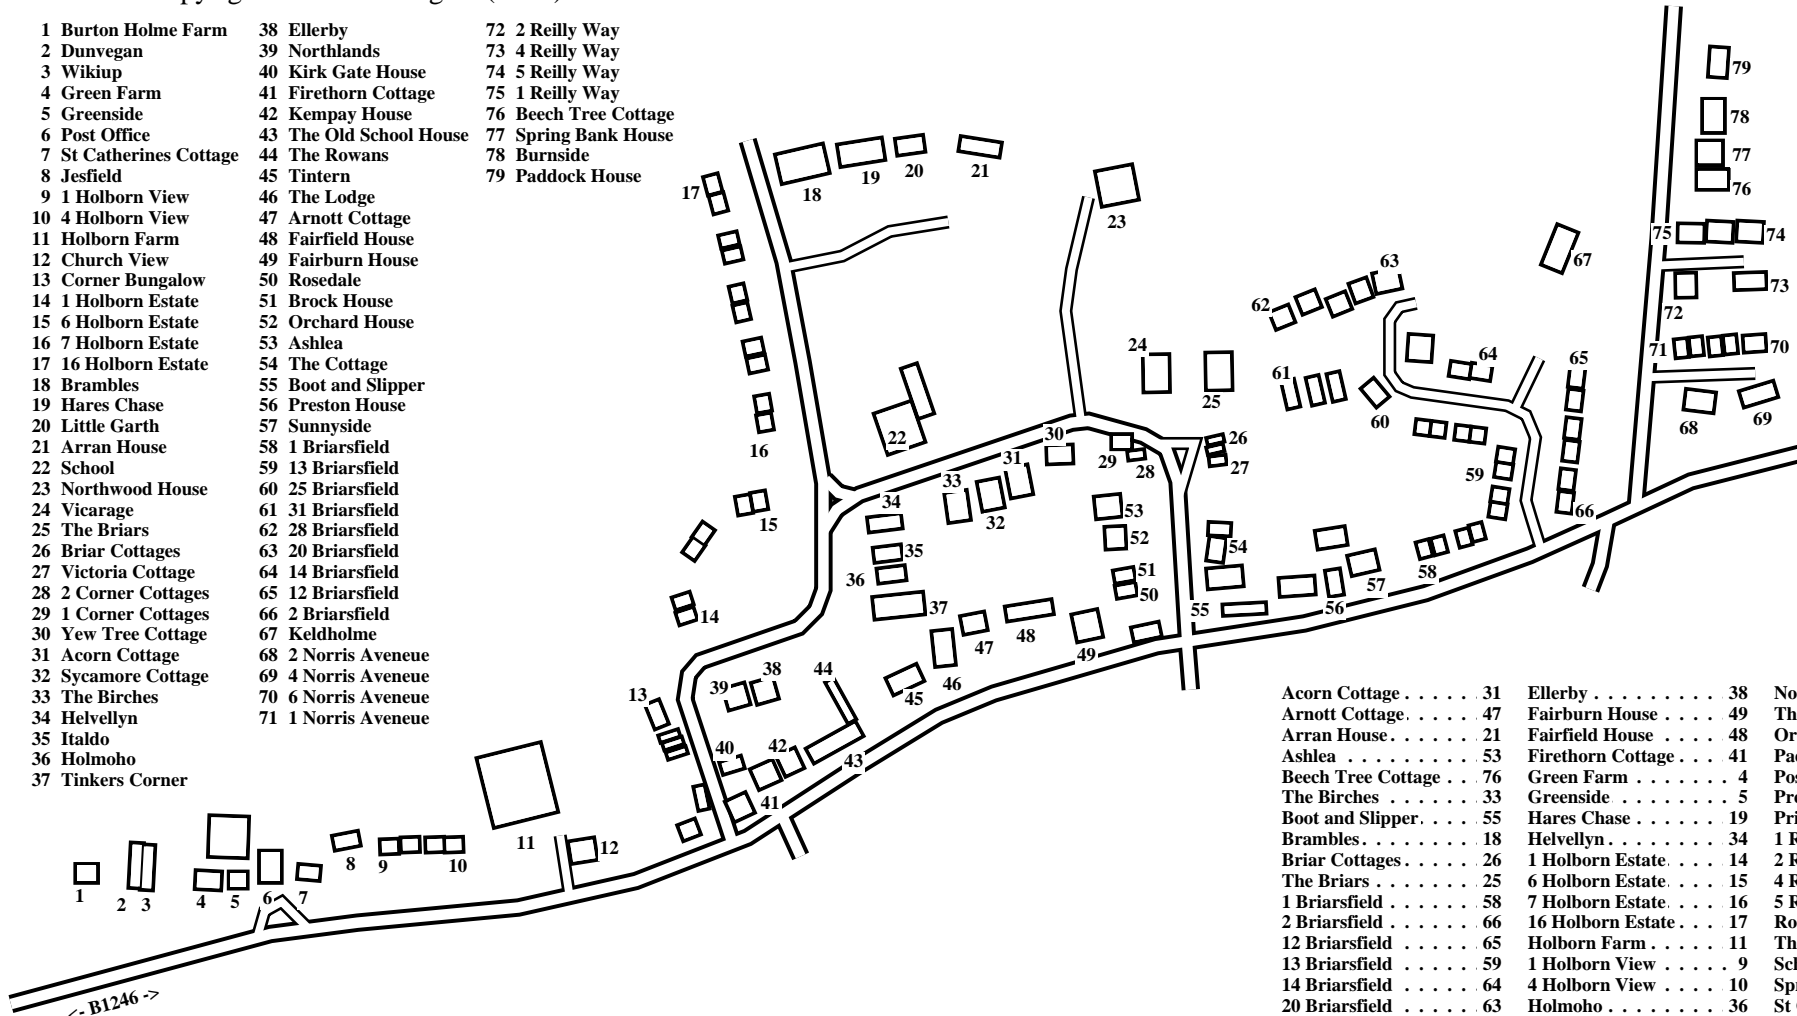

# Barmby Moor (North)

Caution: This map has not yet been checked by residents.

There may be errors and omissions.

- 1 Burton Holme Farm
- 2 Dunvegan
- 3 Wikiup
- 4 Green Farm
- 5 Greenside
- 6 Post Office
- 7 St Catherines Cottage
- 8 Jesfield
- 9 1 Holborn View
- 10 4 Holborn View
- 11 Holborn Farm
- 12 Church View
- 13 Corner Bungalow
- 14 1 Holborn Estate
- 15 6 Holborn Estate
- 16 7 Holborn Estate
- 17 16 Holborn Estate
- 18 Brambles
- 19 Hares Chase
- 20 Little Garth
- 21 Arran House
- 22 School
- 23 Northwood House
- 24 Vicarage
- 25 The Briars
- 26 Briar Cottages
- 27 Victoria Cottage
- 28 2 Corner Cottages
- 29 1 Corner Cottages
- 30 Yew Tree Cottage
- 31 Acorn Cottage
- 32 Sycamore Cottage
- 33 The Birches
- 34 Helvellyn
- 35 Italdo
- 36 Holmoho
- 37 Tinkers Corner
- 38 Ellerby
- 39 Northlands
- 40 Kirk Gate House
- 41 Firethorn Cottage
- 42 Kempay House
- 43 The Old School House
- 44 The Rowans
- 45 Tintern
- 46 The Lodge
- 47 Arnott Cottage
- 48 Fairfield House
- 49 Fairburn House
- 50 Rosedale
- 51 Brock House
- 52 Orchard House
- 53 Ashlea
- 54 The Cottage
- 55 Boot and Slipper
- 56 Preston House
- 57 Sunnyside
- 58 1 Briarsfield
- 59 13 Briarsfield
- 60 25 Briarsfield
- 61 31 Briarsfield
- 62 28 Briarsfield
- 63 20 Briarsfield
- 64 14 Briarsfield
- 65 12 Briarsfield
- 66 2 Briarsfield
- 67 Keldholme
- 68 2 Norris Avenue
- 69 4 Norris Avenue
- 70 6 Norris Avenue
- 71 1 Norris Avenue
- 72 2 Reilly Way
- 73 4 Reilly Way
- 74 5 Reilly Way
- 75 1 Reilly Way
- 76 Beech Tree Cottage
- 77 Spring Bank House
- 78 Burnside
- 79 Paddock House