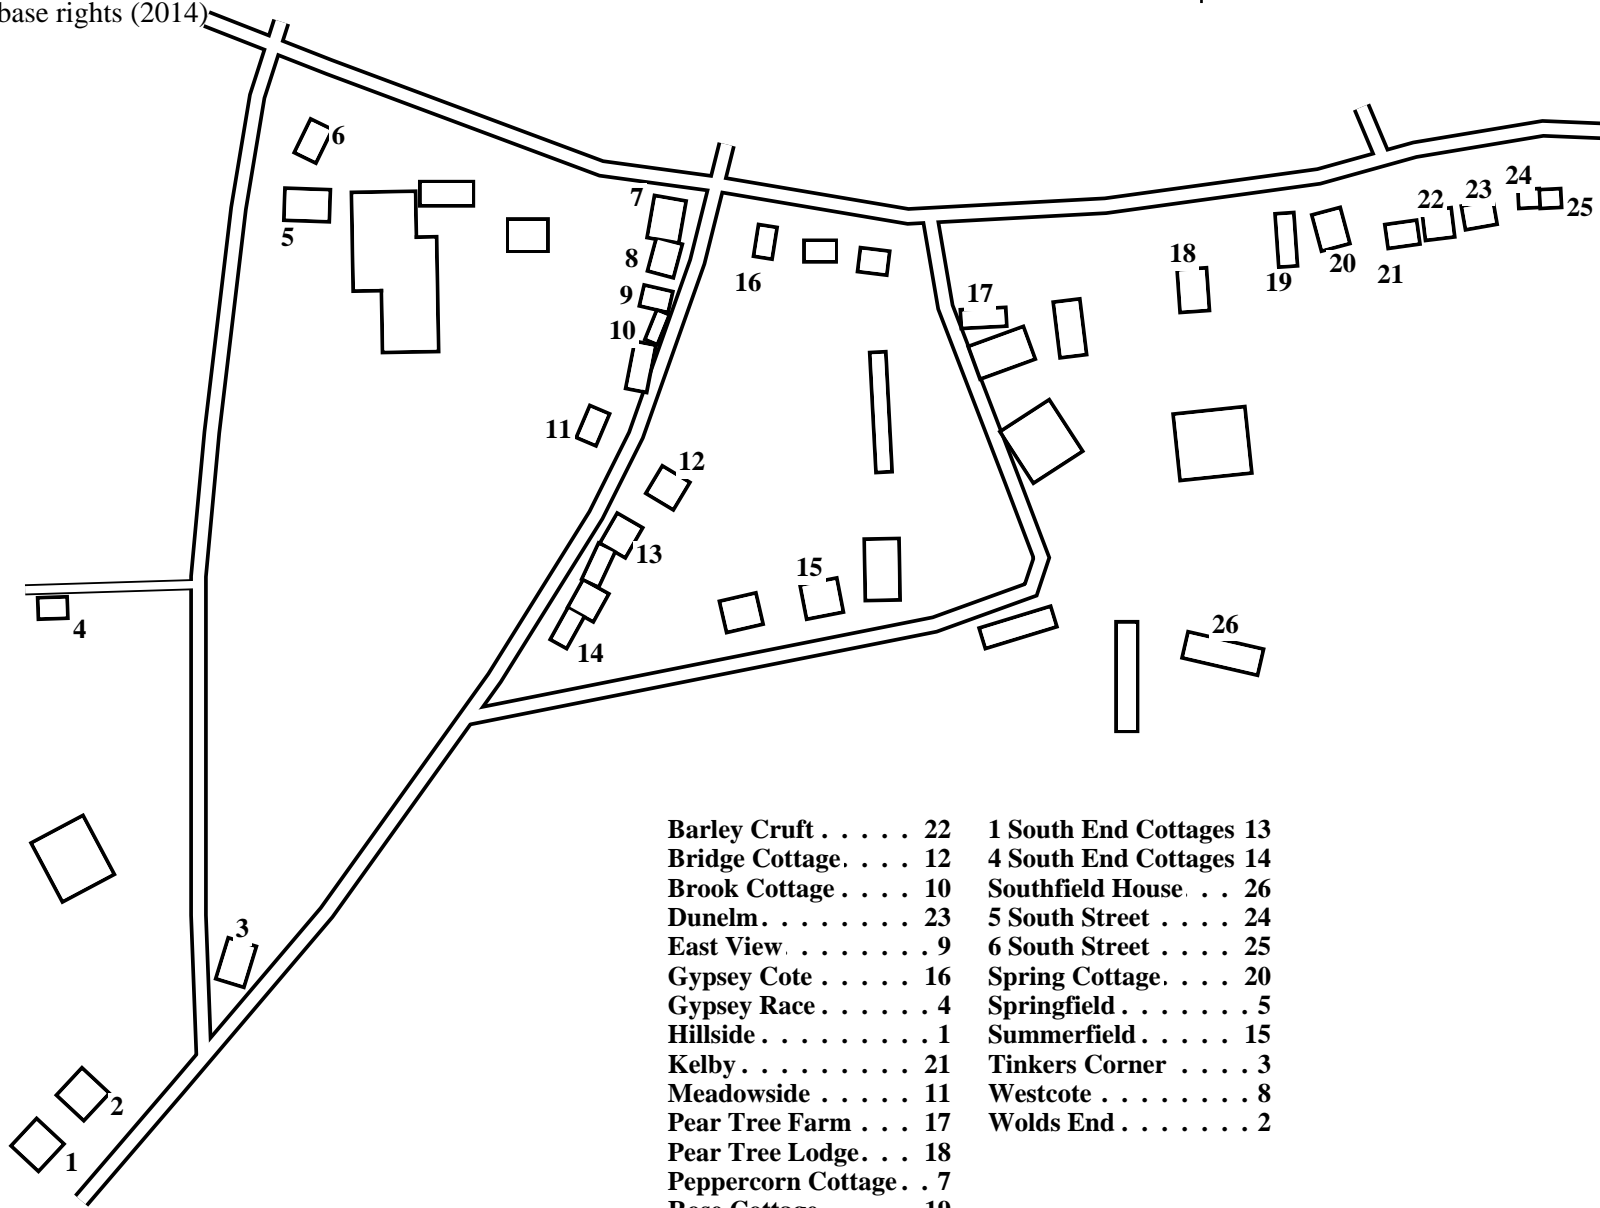

# Burton Fleming (South)

Caution: This map has not yet been checked by residents.  
 There may be errors and omissions.

- 1 Hillside
- 2 Wolds End
- 3 Tinkers Corner
- 4 Gypsy Race
- 5 Springfield
- 6 Rustonville
- 7 Peppercorn Cottage
- 8 Westcote
- 9 East View
- 10 Brook Cottage
- 11 Meadowside
- 12 Bridge Cottage
- 13 1 South End Cottages
- 14 4 South End Cottages
- 15 Summerfield
- 16 Gypsy Cote
- 17 Pear Tree Farm
- 18 Pear Tree Lodge
- 19 Rose Cottage
- 20 Spring Cottage
- 21 Kelby
- 22 Barley Cruft
- 23 Dunelm
- 24 5 South Street
- 25 6 South Street
- 26 Southfield House

Barley Cruft . . . . .	22	1 South End Cottages	13
Bridge Cottage. . . . .	12	4 South End Cottages	14
Brook Cottage. . . . .	10	Southfield House. . . . .	26
Dunelm. . . . .	23	5 South Street . . . . .	24
East View. . . . .	9	6 South Street . . . . .	25
Gypsy Cote . . . . .	16	Spring Cottage. . . . .	20
Gypsy Race . . . . .	4	Springfield. . . . .	5
Hillside. . . . .	1	Summerfield. . . . .	15
Kelby. . . . .	21	Tinkers Corner . . . . .	3
Meadowside . . . . .	11	Westcote . . . . .	8
Pear Tree Farm . . . . .	17	Wolds End . . . . .	2
Pear Tree Lodge. . . . .	18		
Peppercorn Cottage. . . . .	7		
Rose Cottage. . . . .	19		
Rustonville. . . . .	6		