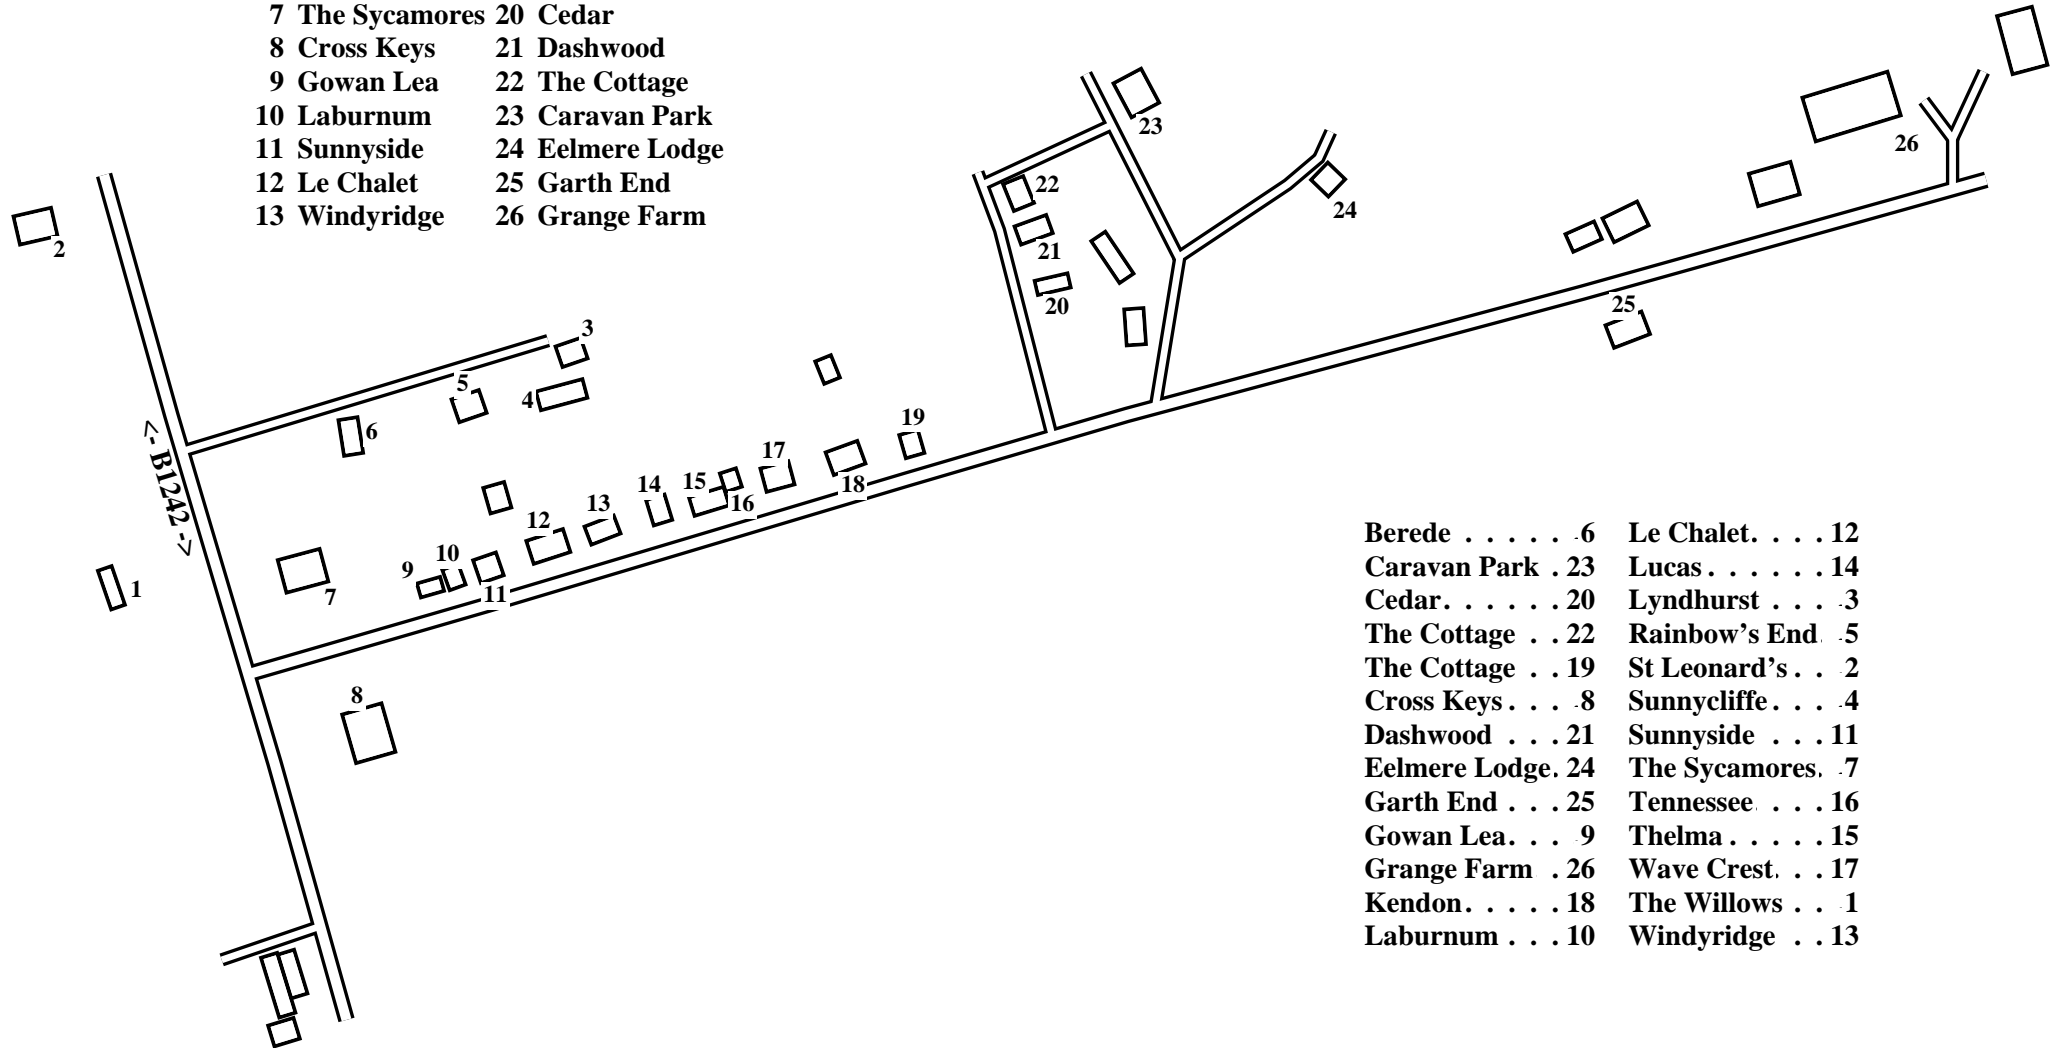

Great Cowden

Caution: This map has not yet been checked by residents.
There may be errors and omissions.

- | | |
|-----------------|-----------------|
| 1 The Willows | 14 Lucas |
| 2 St Leonard's | 15 Thelma |
| 3 Lyndhurst | 16 Tennessee |
| 4 Sunnycliffe | 17 Wave Crest |
| 5 Rainbow's End | 18 Kendon |
| 6 Berede | 19 The Cottage |
| 7 The Sycamores | 20 Cedar |
| 8 Cross Keys | 21 Dashwood |
| 9 Gowan Lea | 22 The Cottage |
| 10 Laburnum | 23 Caravan Park |
| 11 Sunnyside | 24 Eelmer Lodge |
| 12 Le Chalet | 25 Garth End |
| 13 Windyridge | 26 Grange Farm |

- | | | | |
|------------------------|----|------------------------|----|
| Berede | 6 | Le Chalet. | 12 |
| Caravan Park | 23 | Lucas. | 14 |
| Cedar. | 20 | Lyndhurst | 3 |
| The Cottage | 22 | Rainbow's End. | 5 |
| The Cottage | 19 | St Leonard's. | 2 |
| Cross Keys | 8 | Sunnycliffe. | 4 |
| Dashwood | 21 | Sunnyside | 11 |
| Eelmer Lodge. | 24 | The Sycamores. | 7 |
| Garth End | 25 | Tennessee. | 16 |
| Gowan Lea. | 9 | Thelma | 15 |
| Grange Farm | 26 | Wave Crest. | 17 |
| Kendon. | 18 | The Willows | 1 |
| Laburnum | 10 | Windyridge | 13 |