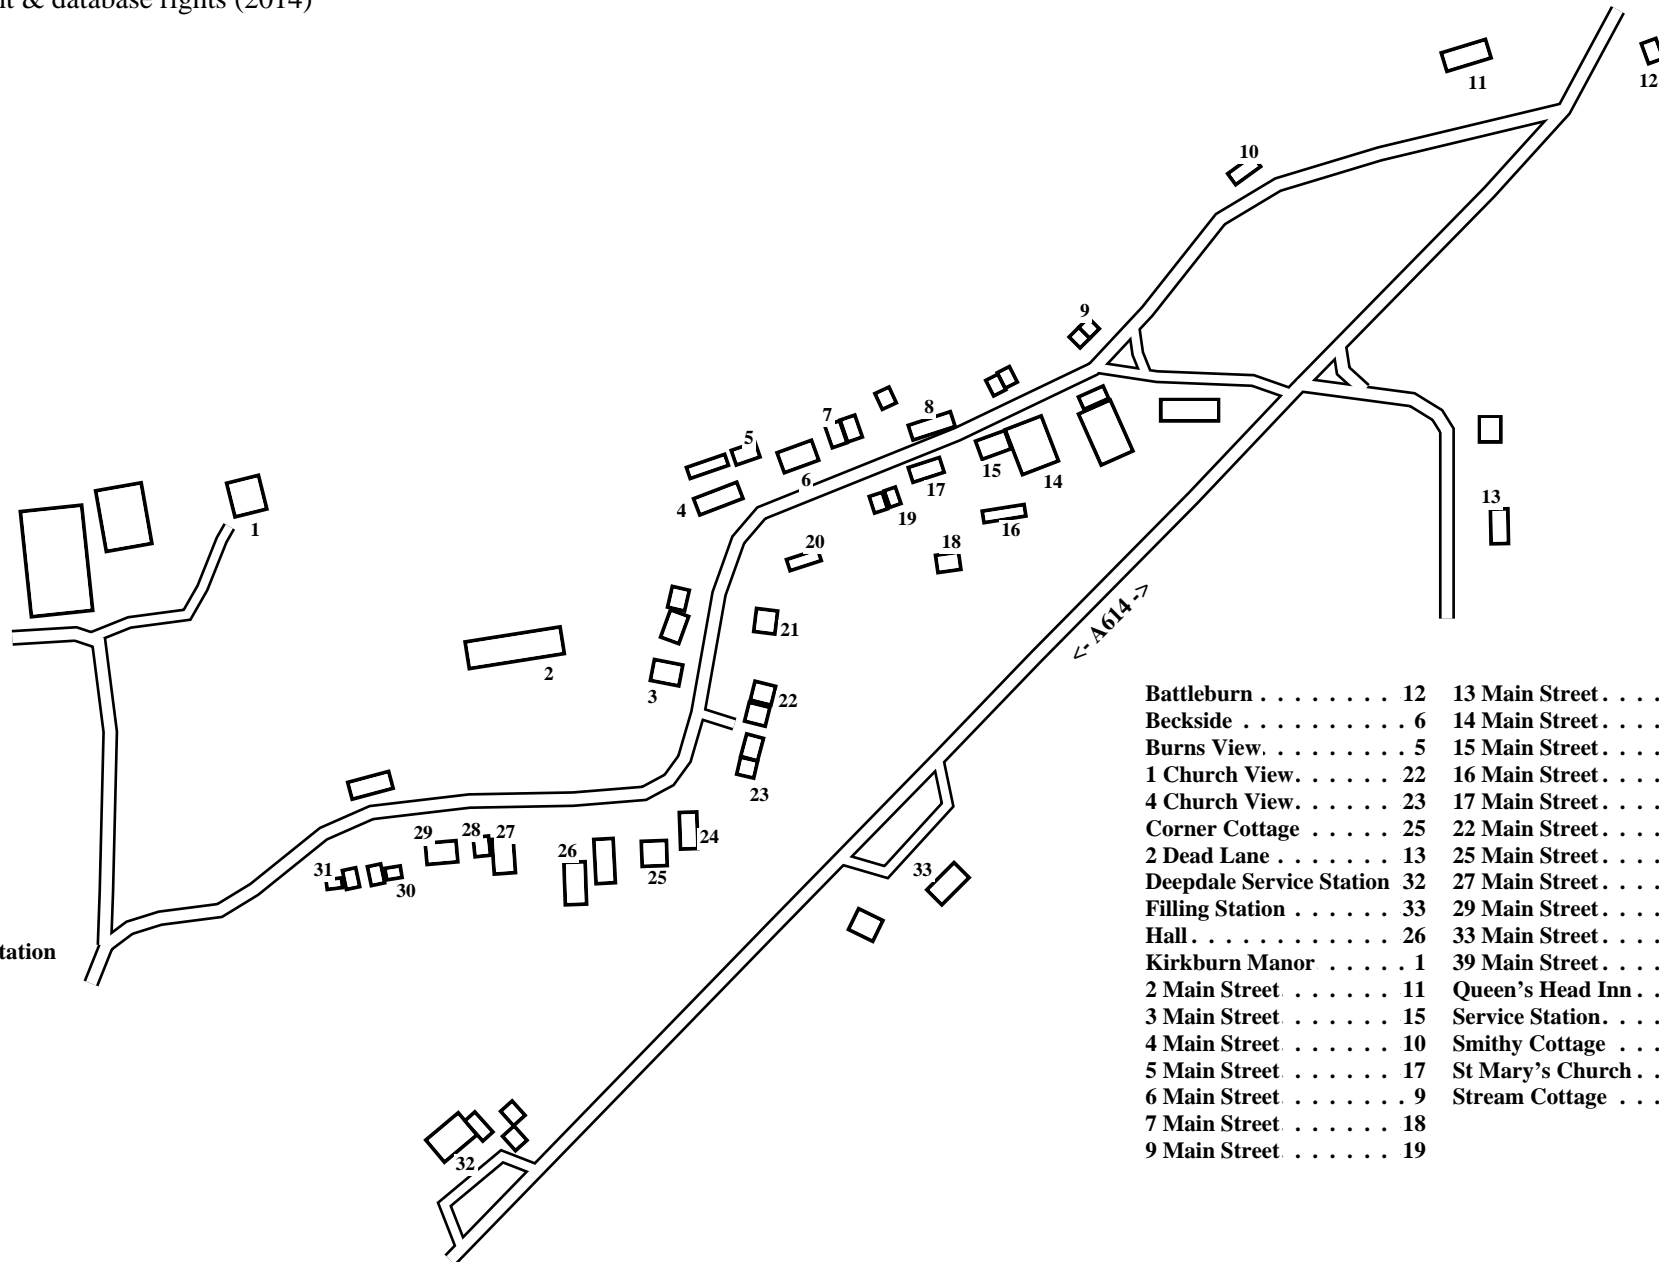

Kirkburn

Caution: This map has not yet been checked by residents.
There may be errors and omissions.

- 1 Kirkburn Manor
- 2 St Mary's Church
- 3 22 Main Street
- 4 16 Main Street
- 5 Burns View
- 6 Becksde
- 7 Stream Cottage
- 8 14 Main Street
- 9 6 Main Street
- 10 4 Main Street
- 11 2 Main Street
- 12 Battleburn
- 13 2 Dead Lane
- 14 Queen's Head Inn
- 15 3 Main Street
- 16 Smithy Cottage
- 17 5 Main Street
- 18 7 Main Street
- 19 9 Main Street
- 20 13 Main Street
- 21 15 Main Street
- 22 1 Church View
- 23 4 Church View
- 24 17 Main Street
- 25 Corner Cottage
- 26 Hall
- 27 25 Main Street
- 28 27 Main Street
- 29 29 Main Street
- 30 33 Main Street
- 31 39 Main Street
- 32 Deepdale Service Station
- 33 Filling Station

Battleburn	12	13 Main Street	20
Becksde	6	14 Main Street	8
Burns View	5	15 Main Street	21
1 Church View	22	16 Main Street	4
4 Church View	23	17 Main Street	24
Corner Cottage	25	22 Main Street	3
2 Dead Lane	13	25 Main Street	27
Deepdale Service Station	32	27 Main Street	28
Filling Station	33	29 Main Street	29
Hall	26	33 Main Street	30
Kirkburn Manor	1	39 Main Street	31
2 Main Street	11	Queen's Head Inn	14
3 Main Street	15	Service Station	32
4 Main Street	10	Smithy Cottage	16
5 Main Street	17	St Mary's Church	2
6 Main Street	9	Stream Cottage	7
7 Main Street	18		
9 Main Street	19		