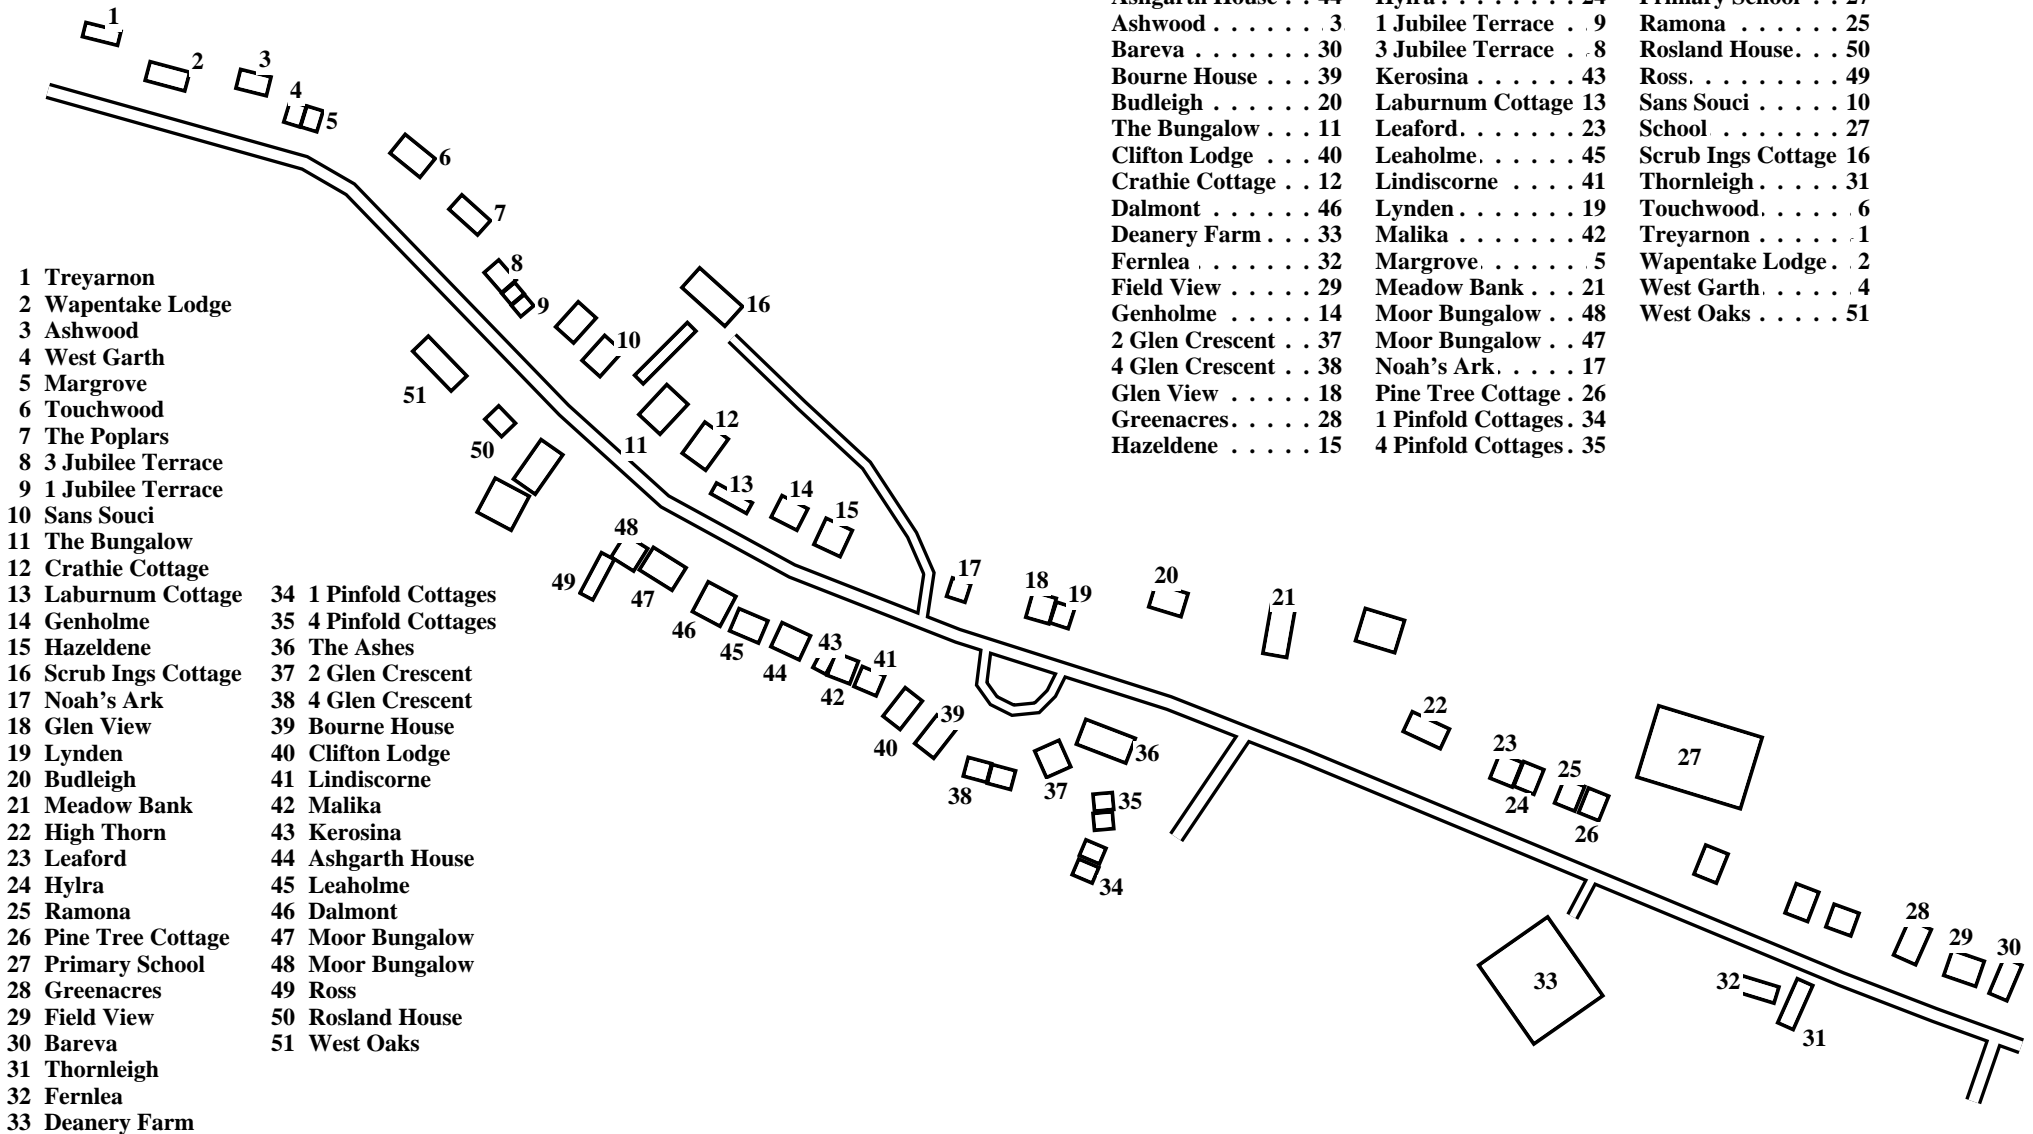

Melbourne (West)

Caution: This map has not yet been checked by residents.
There may be errors and omissions.

- The Ashes 36
- Ashgarth House . . 44
- Ashwood 3
- Bareva 30
- Bourne House . . . 39
- Budleigh 20
- The Bungalow . . . 11
- Clifton Lodge . . . 40
- Crathie Cottage . . 12
- Dalmont 46
- Deanery Farm . . . 33
- Fernlea 32
- Field View 29
- Genholme 14
- 2 Glen Crescent . . 37
- 4 Glen Crescent . . 38
- Glen View 18
- Greenacres 28
- Hazeldene 15
- High Thorn 22
- Hylra 24
- 1 Jubilee Terrace . . 9
- 3 Jubilee Terrace . . 8
- Kerosina 43
- Laburnum Cottage 13
- Leaford 23
- Leaholme 45
- Lindiscorne 41
- Lynden 19
- Malika 42
- Margrove 5
- Meadow Bank . . . 21
- Moor Bungalow . . 48
- Moor Bungalow . . 47
- Noah's Ark 17
- Pine Tree Cottage . 26
- 1 Pinfold Cottages . 34
- 4 Pinfold Cottages . 35
- The Poplars 7
- Primary School . . 27
- Ramona 25
- Rosland House . . . 50
- Ross 49
- Sans Souci 10
- School 27
- Scrub Ings Cottage 16
- Thornleigh 31
- Touchwood 6
- Treyarnon 1
- Wapentake Lodge . . 2
- West Garth 4
- West Oaks 51

- 1 Treyarnon
- 2 Wapentake Lodge
- 3 Ashwood
- 4 West Garth
- 5 Margrove
- 6 Touchwood
- 7 The Poplars
- 8 3 Jubilee Terrace
- 9 1 Jubilee Terrace
- 10 Sans Souci
- 11 The Bungalow
- 12 Crathie Cottage
- 13 Laburnum Cottage
- 14 Genholme
- 15 Hazeldene
- 16 Scrub Ings Cottage
- 17 Noah's Ark
- 18 Glen View
- 19 Lynden
- 20 Budleigh
- 21 Meadow Bank
- 22 High Thorn
- 23 Leaford
- 24 Hylra
- 25 Ramona
- 26 Pine Tree Cottage
- 27 Primary School
- 28 Greenacres
- 29 Field View
- 30 Bareva
- 31 Thornleigh
- 32 Fernlea
- 33 Deanery Farm
- 34 1 Pinfold Cottages
- 35 4 Pinfold Cottages
- 36 The Ashes
- 37 2 Glen Crescent
- 38 4 Glen Crescent
- 39 Bourne House
- 40 Clifton Lodge
- 41 Lindiscorne
- 42 Malika
- 43 Kerosina
- 44 Ashgarth House
- 45 Leaholme
- 46 Dalmont
- 47 Moor Bungalow
- 48 Moor Bungalow
- 49 Ross
- 50 Rosland House
- 51 West Oaks