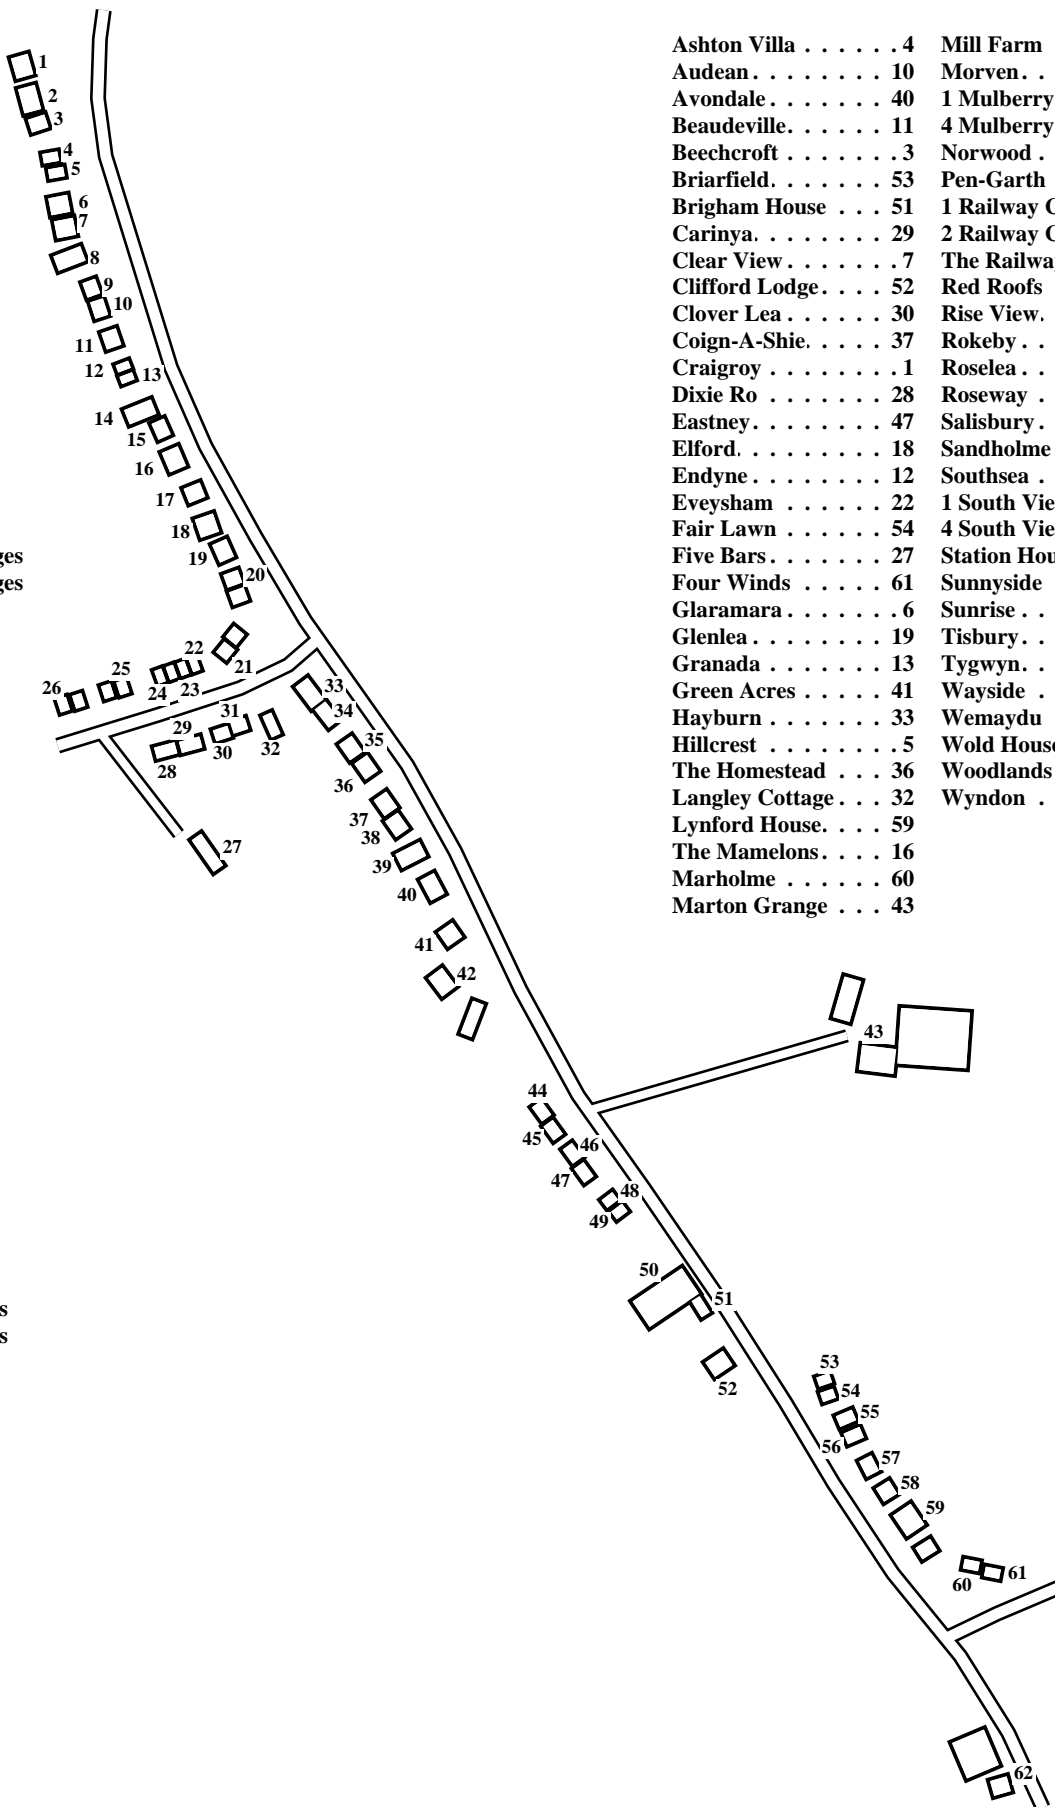

New Ellerby

Caution: This map has not yet been checked by residents.

There may be errors and omissions.

- 1 Craigroy
- 2 Tygwyn
- 3 Beechcroft
- 4 Ashton Villa
- 5 Hillcrest
- 6 Glaramara
- 7 Clear View
- 8 Sunrise
- 9 Wyndon
- 10 Audean
- 11 Beaudeville
- 12 Endyne
- 13 Granada
- 14 Wemaydu
- 15 Woodlands
- 16 The Mamelons
- 17 Rokeby
- 18 Elford
- 19 Glenlea
- 20 4 Mulberry Cottages
- 21 1 Mulberry Cottages
- 22 Eveysham
- 23 Wayside
- 24 Norwood
- 25 1 South View
- 26 4 South View
- 27 Five Bars
- 28 Dixie Ro
- 29 Carinya
- 30 Clover Lea
- 31 Rise View
- 32 Langley Cottage
- 33 Hayburn
- 34 Pen-Garth
- 35 Sandholme
- 36 The Homestead
- 37 Coign-A-Shie
- 38 Roselea
- 39 Wold House
- 40 Avondale
- 41 Green Acres
- 42 Station House
- 43 Marton Grange
- 44 Tisbury
- 45 Salisbury
- 46 Southsea
- 47 Eastney
- 48 1 Railway Cottages
- 49 2 Railway Cottages
- 50 The Railway Inn
- 51 Brigham House
- 52 Clifford Lodge
- 53 Briarfield
- 54 Fair Lawn
- 55 Red Roofs
- 56 Sunnyside
- 57 Roseway
- 58 Morven
- 59 Lynford House
- 60 Marholme
- 61 Four Winds
- 62 Mill Farm