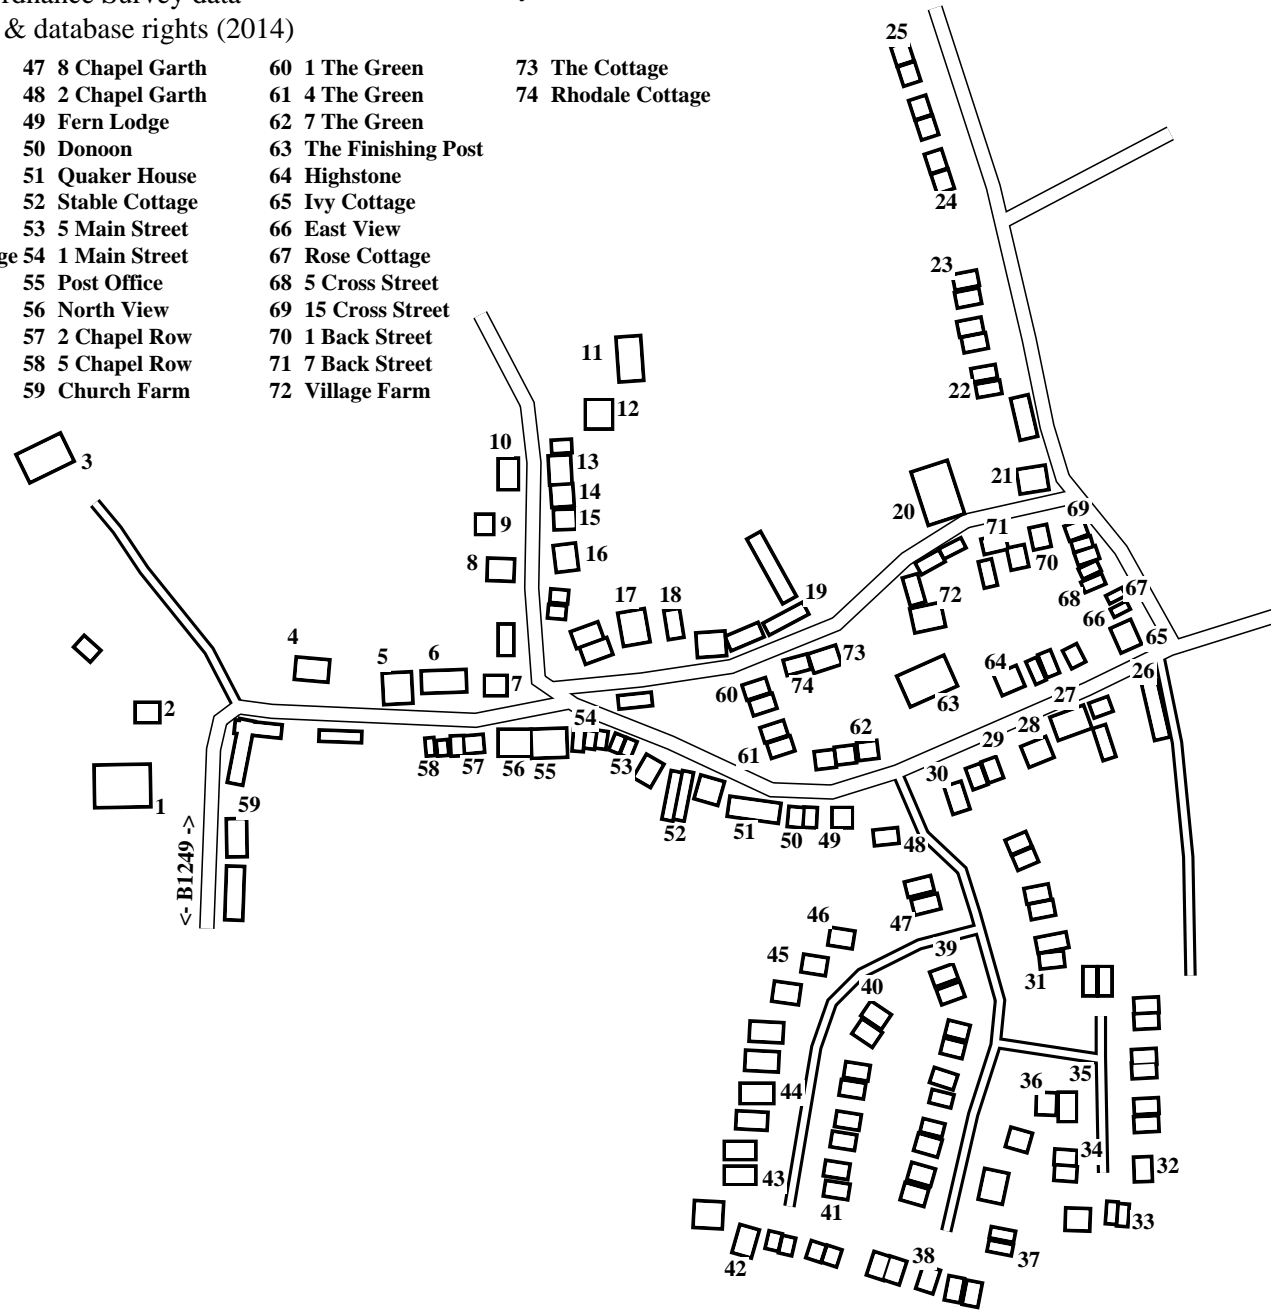

# Skipsea (West)

Caution: This map has not yet been checked by residents.  
There may be errors and omissions.

- 1 All Saints' Church
- 2 Church House
- 3 Garth Grange
- 4 Church
- 5 Peter Pan Cottage
- 6 Kathryn House
- 7 Corner House
- 8 Green Turtle Cottage
- 9 The Bungalow
- 10 Old School House
- 11 The Rosary
- 12 Claracil Lodge
- 13 Newlands
- 14 Cobble Cottage
- 15 Pitton House
- 16 Orchard Cottage
- 17 Pear Tree
- 18 Pippins
- 19 Manor Farm
- 20 Board Inn
- 21 Herons Farm
- 22 1 Cross Street
- 23 11 Cross Street
- 24 21 Cross Street
- 25 26 Cross Street
- 26 Corner Cottage
- 27 Cobble Garth
- 28 Sandlea
- 29 Northumbly
- 30 1 Chapel Garth
- 31 13 Chapel Garth
- 32 31 Chapel Garth
- 33 54 Chapel Garth
- 34 50 Chapel Garth
- 35 33 Chapel Garth
- 36 35 Chapel Garth
- 37 45 Chapel Garth
- 38 34 Chapel Garth
- 39 10 Chapel Garth
- 40 58 Castle View
- 41 65 Castle View
- 42 70 Castle View
- 43 70A Castle View
- 44 72 Castle View
- 45 76 Castle View
- 46 77 Castle View
- 47 8 Chapel Garth
- 48 2 Chapel Garth
- 49 Fern Lodge
- 50 Donoon
- 51 Quaker House
- 52 Stable Cottage
- 53 5 Main Street
- 54 1 Main Street
- 55 Post Office
- 56 North View
- 57 2 Chapel Row
- 58 5 Chapel Row
- 59 Church Farm
- 60 1 The Green
- 61 4 The Green
- 62 7 The Green
- 63 The Finishing Post
- 64 Highstone
- 65 Ivy Cottage
- 66 East View
- 67 Rose Cottage
- 68 5 Cross Street
- 69 15 Cross Street
- 70 1 Back Street
- 71 7 Back Street
- 72 Village Farm
- 73 The Cottage
- 74 Rhodale Cottage