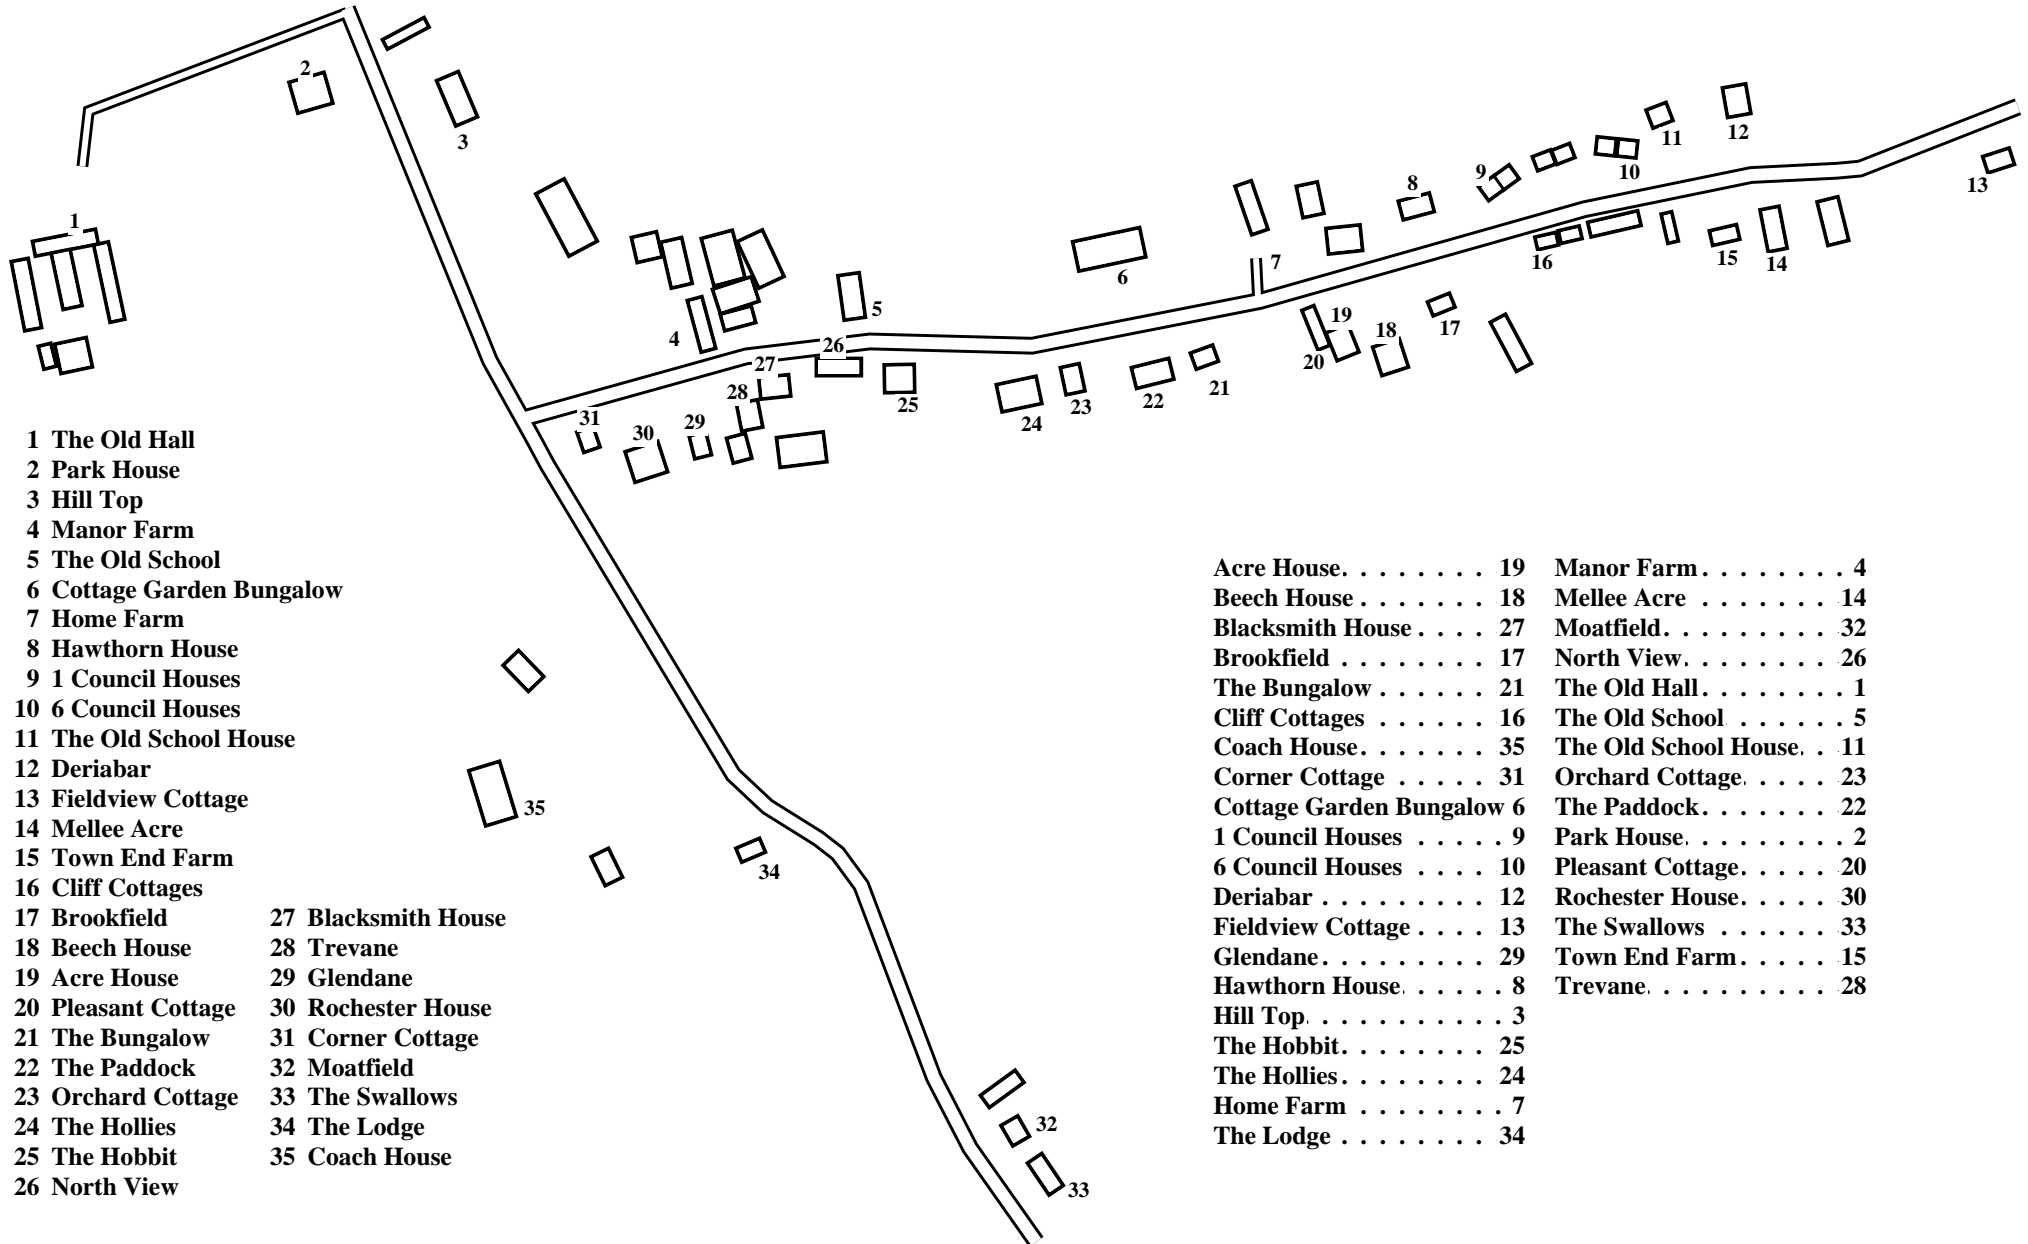

# Spaldington

Caution: This map has not yet been checked by residents.  
There may be errors and omissions.

- 1 The Old Hall
- 2 Park House
- 3 Hill Top
- 4 Manor Farm
- 5 The Old School
- 6 Cottage Garden Bungalow
- 7 Home Farm
- 8 Hawthorn House
- 9 1 Council Houses
- 10 6 Council Houses
- 11 The Old School House
- 12 Deriabar
- 13 Fieldview Cottage
- 14 Mellee Acre
- 15 Town End Farm
- 16 Cliff Cottages
- 17 Brookfield
- 18 Beech House
- 19 Acre House
- 20 Pleasant Cottage
- 21 The Bungalow
- 22 The Paddock
- 23 Orchard Cottage
- 24 The Hollies
- 25 The Hobbit
- 26 North View
- 27 Blacksmith House
- 28 Trevane
- 29 Glendane
- 30 Rochester House
- 31 Corner Cottage
- 32 Moatfield
- 33 The Swallows
- 34 The Lodge
- 35 Coach House

- Acre House . . . . . 19
- Beech House . . . . . 18
- Blacksmith House . . . . . 27
- Brookfield . . . . . 17
- The Bungalow . . . . . 21
- Cliff Cottages . . . . . 16
- Coach House . . . . . 35
- Corner Cottage . . . . . 31
- Cottage Garden Bungalow 6
- 1 Council Houses . . . . . 9
- 6 Council Houses . . . . . 10
- Deriabar . . . . . 12
- Fieldview Cottage . . . . . 13
- Glendane . . . . . 29
- Hawthorn House . . . . . 8
- Hill Top . . . . . 3
- The Hobbit . . . . . 25
- The Hollies . . . . . 24
- Home Farm . . . . . 7
- The Lodge . . . . . 34
- Manor Farm . . . . . 4
- Mellee Acre . . . . . 14
- Moatfield . . . . . 32
- North View . . . . . 26
- The Old Hall . . . . . 1
- The Old School . . . . . 5
- The Old School House . . . 11
- Orchard Cottage . . . . . 23
- The Paddock . . . . . 22
- Park House . . . . . 2
- Pleasant Cottage . . . . . 20
- Rochester House . . . . . 30
- The Swallows . . . . . 33
- Town End Farm . . . . . 15
- Trevane . . . . . 28