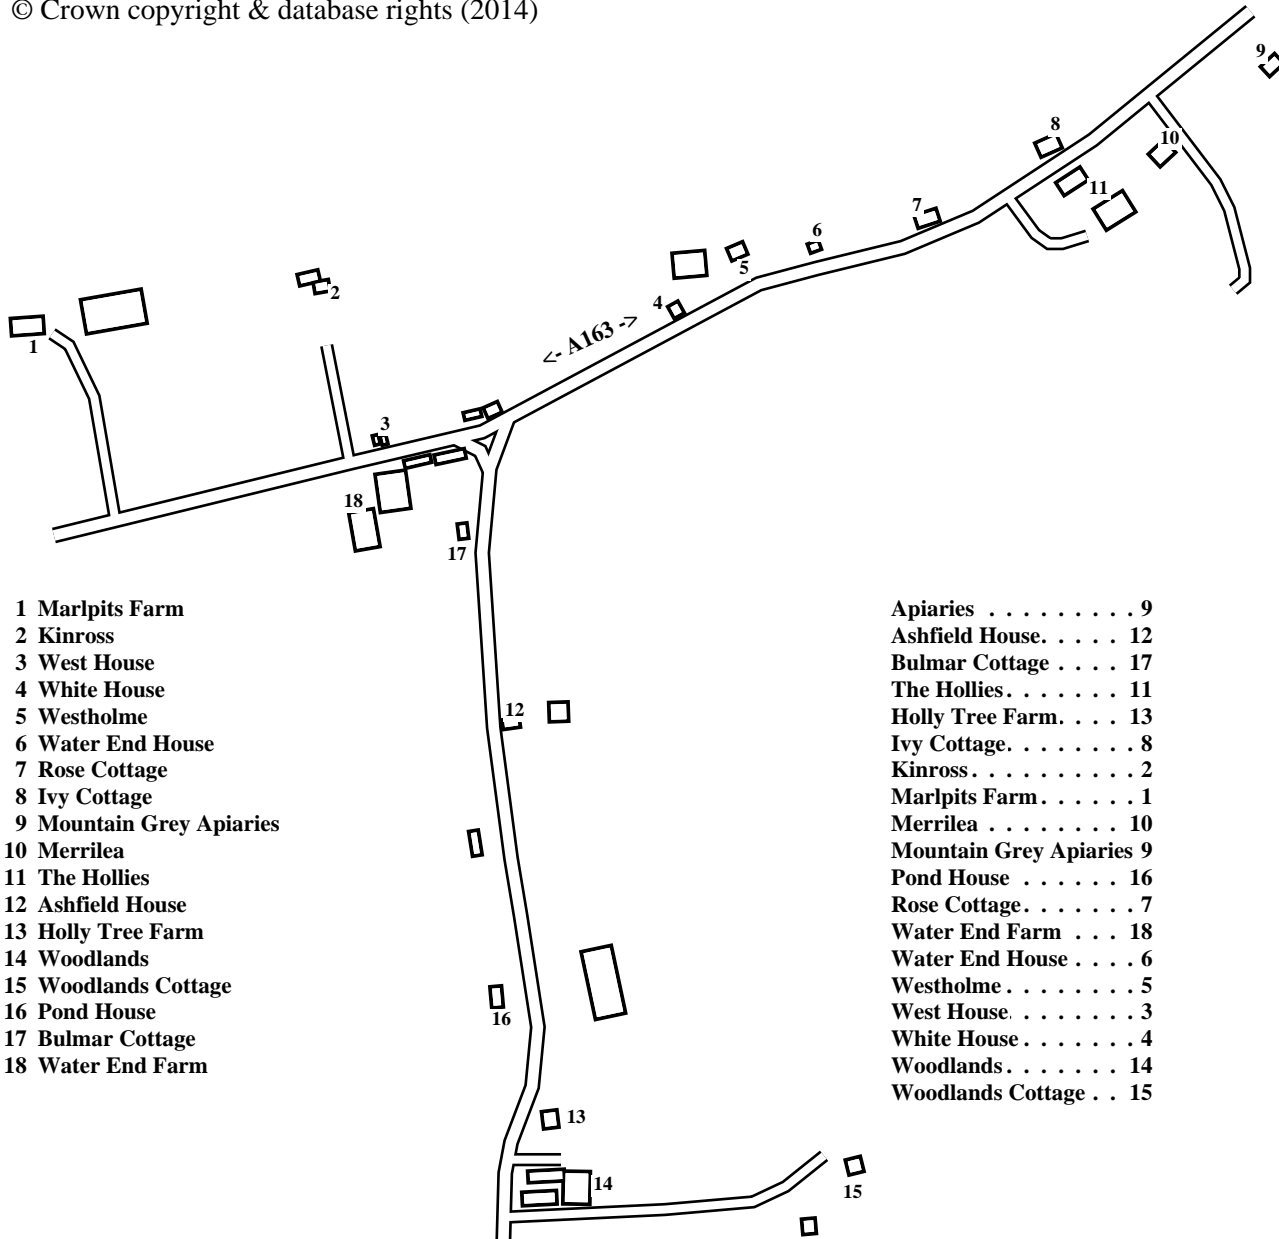

Water End

Caution: This map has not yet been checked by residents.
There may be errors and omissions.

- 1 Marl pits Farm
- 2 Kinross
- 3 West House
- 4 White House
- 5 Westholme
- 6 Water End House
- 7 Rose Cottage
- 8 Ivy Cottage
- 9 Mountain Grey Apiaries
- 10 Merrilea
- 11 The Hollies
- 12 Ashfield House
- 13 Holly Tree Farm
- 14 Woodlands
- 15 Woodlands Cottage
- 16 Pond House
- 17 Bulmar Cottage
- 18 Water End Farm

- Apiaries 9
- Ashfield House. 12
- Bulmar Cottage 17
- The Hollies. 11
- Holly Tree Farm. 13
- Ivy Cottage. 8
- Kinross 2
- Marl pits Farm. 1
- Merrilea 10
- Mountain Grey Apiaries 9
- Pond House 16
- Rose Cottage. 7
- Water End Farm 18
- Water End House 6
- Westholme 5
- West House. 3
- White House. 4
- Woodlands. 14
- Woodlands Cottage 15