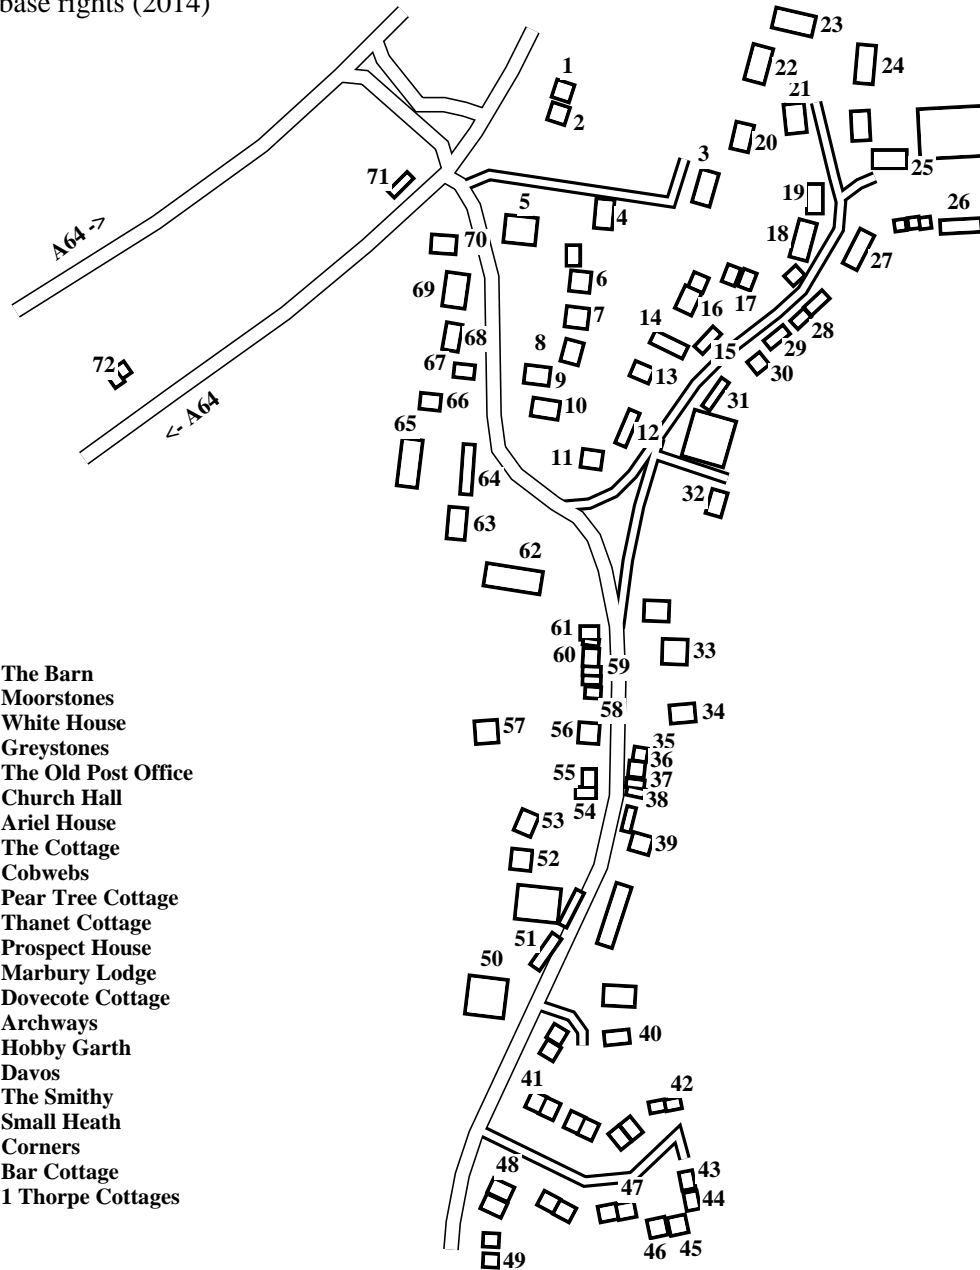

Scagglethorpe

Caution: This map has not yet been checked by residents.
There may be errors and omissions.

- 1 Scagglethorpe House
- 2 The Cringles
- 3 Meadow View
- 4 White Thorns
- 5 Ham and Cheese
- 6 Ryedale View
- 7 Sheigra
- 8 Greenhills
- 9 The Beeches
- 10 Beech Tree
- 11 Beech Tree Farm
- 12 The Granary
- 13 The Lime Tree
- 14 Cherry Tree Cottage
- 15 Rose Villa
- 16 4 Charlton Place
- 17 1 Charlton Place
- 18 Moor House
- 19 Jesmond House
- 20 Orchard Close
- 21 Manor Lodge
- 22 Manor House
- 23 Conker Cottage
- 24 Meadowcroft
- 25 Manor Cottage
- 26 Jubilee Tree
- 27 Wold Edge
- 28 The Mount
- 29 Cobblers Cottage
- 30 Jasmine Cottage
- 31 Beech Tree Cottage
- 32 Brow Farm
- 33 Delamere House
- 34 Far View
- 35 New Cottage
- 36 Winonna
- 37 Drake Cottage
- 38 Wharfdale
- 39 The Old Chapel
- 40 Southwood
- 41 1 Southfields
- 42 8 Southfields
- 43 9 Southfields
- 44 9a Southfields
- 45 10 Southfields
- 46 10a Southfields
- 47 11 Southfields
- 48 15 Southfields
- 49 19 Southfields
- 50 Scagglethorpe Manor

- 51 The Barn
- 52 Moorstones
- 53 White House
- 54 Greystones
- 55 The Old Post Office
- 56 Church Hall
- 57 Ariel House
- 58 The Cottage
- 59 Cobwebs
- 60 Pear Tree Cottage
- 61 Thanet Cottage
- 62 Prospect House
- 63 Marbury Lodge
- 64 Dovecote Cottage
- 65 Archways
- 66 Hobby Garth
- 67 Davos
- 68 The Smithy
- 69 Small Heath
- 70 Corners
- 71 Bar Cottage
- 72 1 Thorpe Cottages