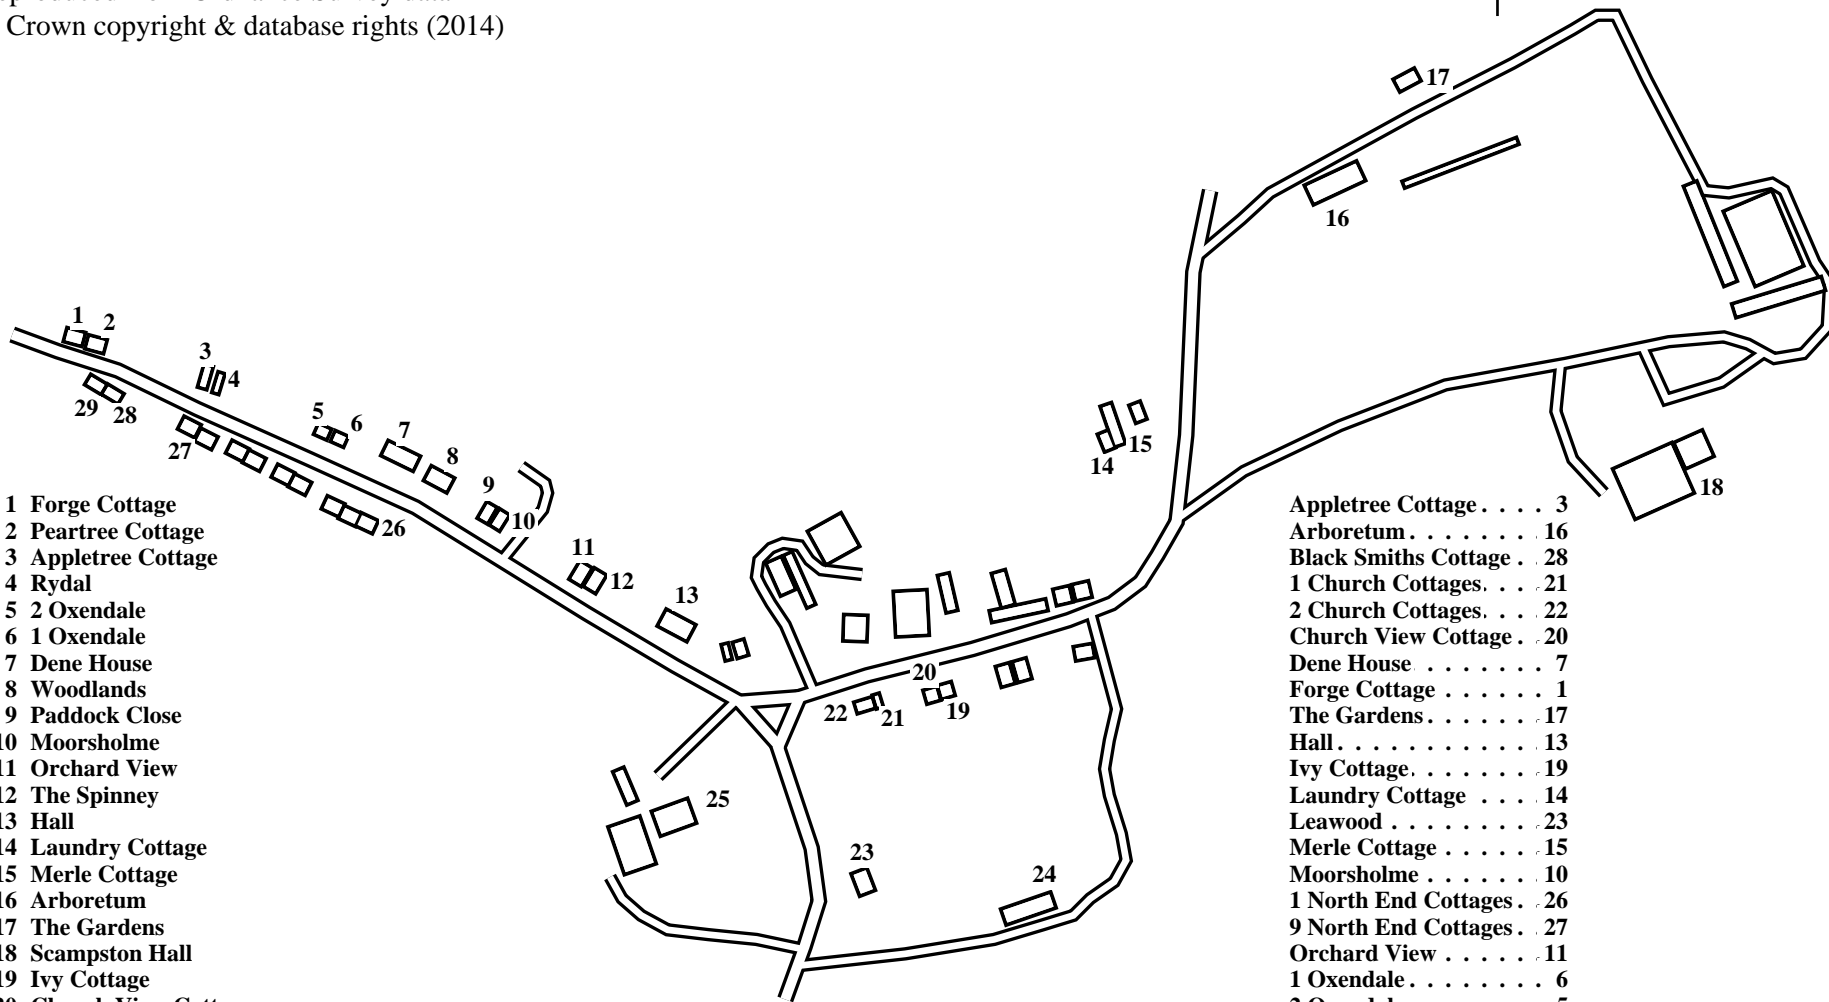

# Scampston

Caution: This map has not yet been checked by residents.  
There may be errors and omissions.

- 1 Forge Cottage
- 2 Peartree Cottage
- 3 Appletree Cottage
- 4 Rydal
- 5 2 Oxendale
- 6 1 Oxendale
- 7 Dene House
- 8 Woodlands
- 9 Paddock Close
- 10 Moorsholme
- 11 Orchard View
- 12 The Spinney
- 13 Hall
- 14 Laundry Cottage
- 15 Merle Cottage
- 16 Arboretum
- 17 The Gardens
- 18 Scampston Hall
- 19 Ivy Cottage
- 20 Church View Cottage
- 21 1 Church Cottages
- 22 2 Church Cottages
- 23 Leawood
- 24 Park View
- 25 Plains Farm
- 26 1 North End Cottages
- 27 9 North End Cottages
- 28 Black Smiths Cottage
- 29 The Smithy

- Appletree Cottage . . . . 3
- Arboretum . . . . . 16
- Black Smiths Cottage . . 28
- 1 Church Cottages. . . . 21
- 2 Church Cottages. . . . 22
- Church View Cottage . . 20
- Dene House . . . . . 7
- Forge Cottage . . . . . 1
- The Gardens . . . . . 17
- Hall . . . . . 13
- Ivy Cottage . . . . . 19
- Laundry Cottage . . . . 14
- Leawood . . . . . 23
- Merle Cottage . . . . . 15
- Moorsholme . . . . . 10
- 1 North End Cottages . . 26
- 9 North End Cottages . . 27
- Orchard View . . . . . 11
- 1 Oxendale . . . . . 6
- 2 Oxendale . . . . . 5
- Paddock Close . . . . . 9
- Park View . . . . . 24
- Peartree Cottage . . . . 2
- Plains Farm . . . . . 25
- Rydal . . . . . 4
- Scampston Hall . . . . . 18
- The Smithy . . . . . 29
- The Spinney . . . . . 12
- Woodlands . . . . . 8