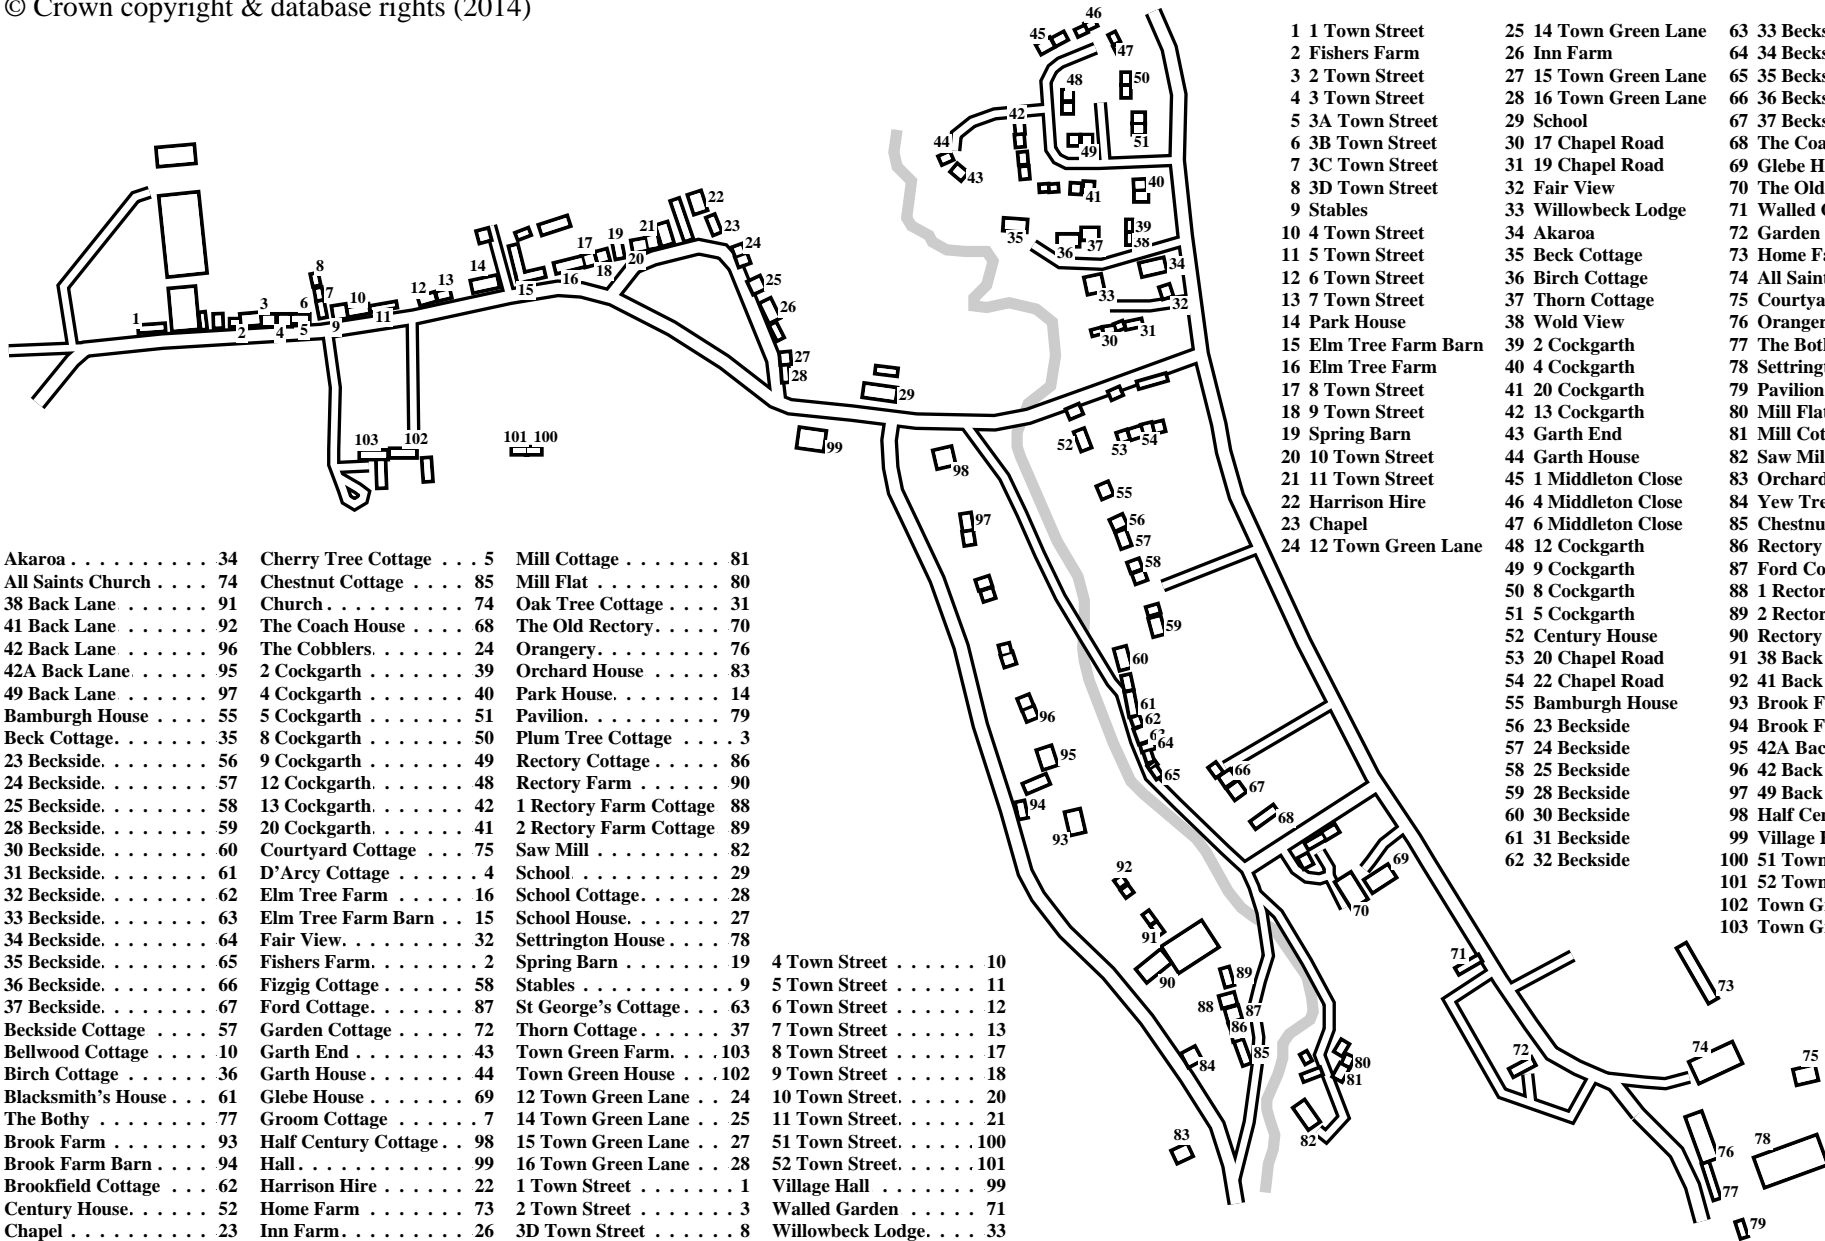

Settrington

Caution: This map has not yet been checked by residents.
There may be errors and omissions.

Akaroa	34	Cherry Tree Cottage	5	Mill Cottage	81
All Saints Church	74	Chestnut Cottage	85	Mill Flat	80
38 Back Lane	91	Church	74	Oak Tree Cottage	31
41 Back Lane	92	The Coach House	68	The Old Rectory	70
42 Back Lane	96	The Cobblers	24	Orangery	76
42A Back Lane	95	2 Cockgarth	39	Orchard House	83
49 Back Lane	97	4 Cockgarth	40	Park House	14
Bamburgh House	55	5 Cockgarth	51	Pavilion	79
Beck Cottage	35	8 Cockgarth	50	Plum Tree Cottage	3
23 Backside	56	9 Cockgarth	49	Rectory Cottage	86
24 Backside	57	12 Cockgarth	48	Rectory Farm	90
25 Backside	58	13 Cockgarth	42	1 Rectory Farm Cottage	88
28 Backside	59	20 Cockgarth	41	2 Rectory Farm Cottage	89
30 Backside	60	Courtyard Cottage	75	Saw Mill	82
31 Backside	61	D'Arcy Cottage	4	School	29
32 Backside	62	Elm Tree Farm	16	School Cottage	28
33 Backside	63	Elm Tree Farm Barn	15	School House	27
34 Backside	64	Fair View	32	Settrington House	78
35 Backside	65	Fishers Farm	2	Spring Barn	19
36 Backside	66	Fizgig Cottage	58	Stables	9
37 Backside	67	Ford Cottage	87	St George's Cottage	63
Backside Cottage	57	Garden Cottage	72	Thorn Cottage	73
Bellwood Cottage	10	Garth End	43	Town Green Farm	103
Birch Cottage	36	Garth House	44	Town Green House	102
Blacksmith's House	61	Glebe House	69	12 Town Green Lane	24
The Bothy	77	Groom Cottage	7	14 Town Green Lane	25
Brook Farm	93	Half Century Cottage	98	15 Town Green Lane	27
Brook Farm Barn	94	Hall	99	16 Town Green Lane	28
Brookfield Cottage	62	Harrison Hire	22	1 Town Street	1
Century House	52	Home Farm	73	2 Town Street	3
Chapel	23	Inn Farm	26	3D Town Street	8
17 Chapel Road	30	Keeper's Cottage	67	3C Town Street	7
19 Chapel Road	31	1 Middleton Close	45	3A Town Street	5
20 Chapel Road	53	4 Middleton Close	46	3 Town Street	4
22 Chapel Road	54	6 Middleton Close	47	4 Town Street	10
				5 Town Street	11
				6 Town Street	12
				7 Town Street	13
				8 Town Street	17
				9 Town Street	18
				10 Town Street	20
				11 Town Street	21
				51 Town Street	100
				52 Town Street	101
				Village Hall	99
				Walled Garden	71
				Willowbeck Lodge	33
				Willow Cottage	64
				Wold View	38
				Wyndcroft	12
				Yew Tree House	84